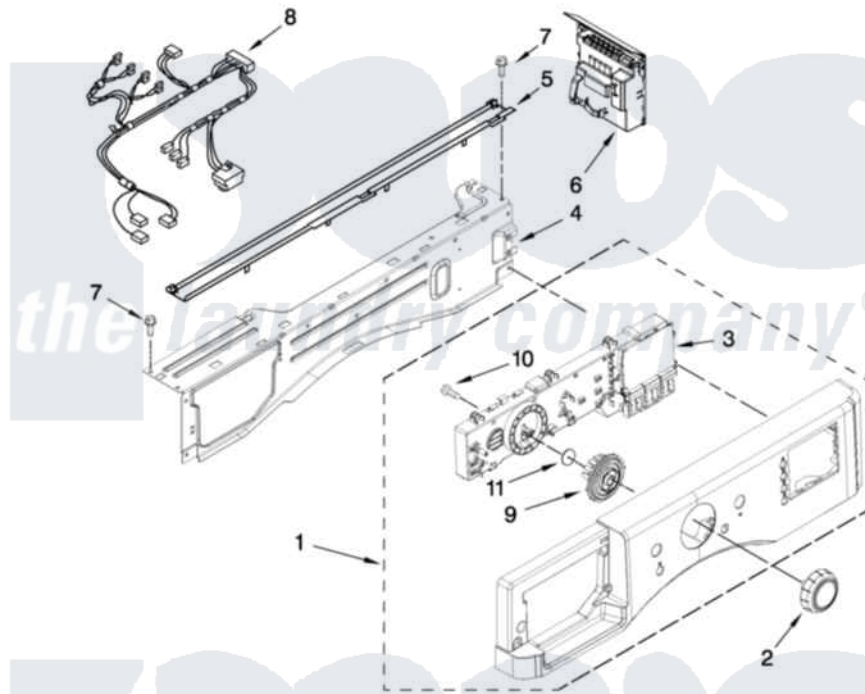

Maytag MHWE200XW00 03 - CONTROL PANEL PARTS

CONTROL PANEL PARTS

For Model: MHWE200XW00
(White)

FOR ORDERING INFORMATION REFER TO PARTS PRICE LIST

4

W10312145

[Maytag Residential Maytag MHWE200XW00 Washer Parts](#) Parts Diagram 03 - CONTROL PANEL PARTS
Click on the part number to view part

Item	Original Part Number	Replaced By	Status	Part Description
1	W10212729	W10325311		Console
2	W10215799			Knob Assembly
3	W10212771			User Interface
4	W10240776			Brace, Top Front
5	8540839			Channel, Water
6	W10294680			Microcomputer, Machine Control
7	W10015090	489442		Screw 3 2217757 Roller, Front
8	W10269290			Harness, Wiring
9	W10215797			Guide, Assembly Cycle Light
10	W10006580			Screw, M3-1.12 X12 Pn 6l Spl
11	8572039			Seal, User Interface