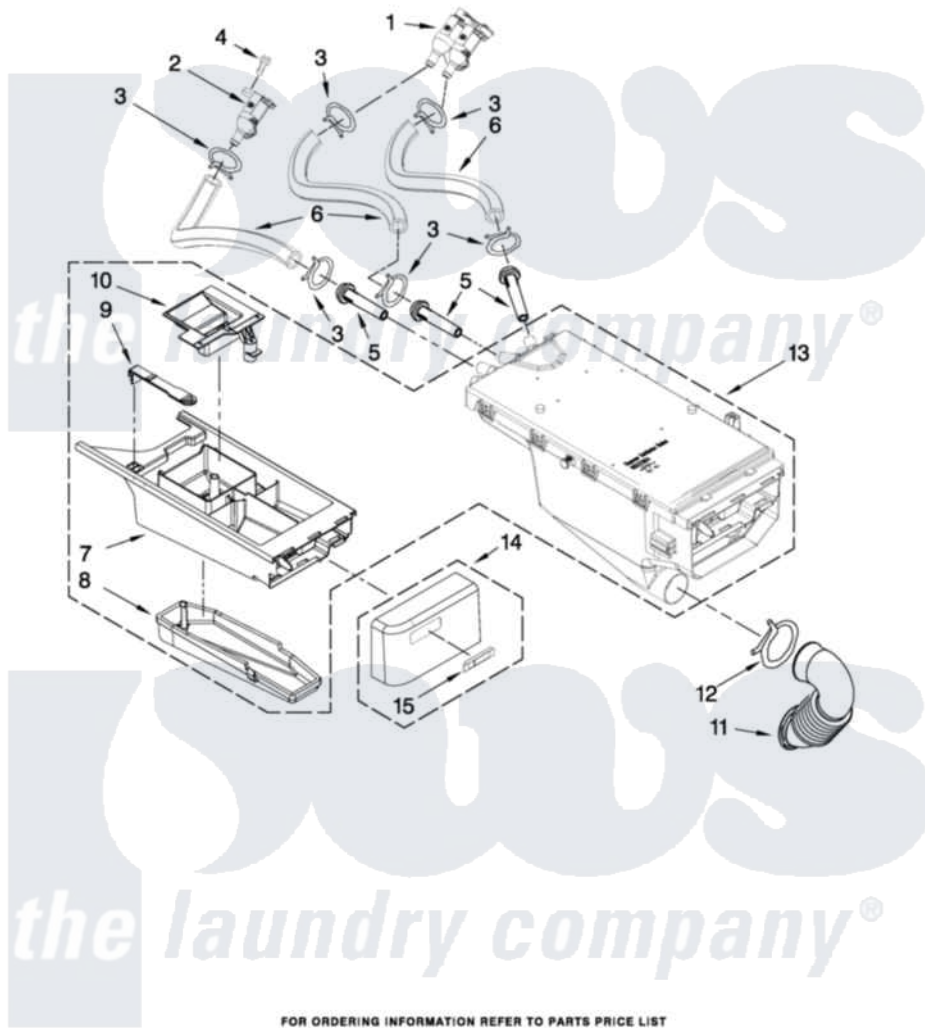

Maytag MHWE200XW00 04 - DISPENSER PARTS

DISPENSER PARTS

For Model: MHWE200XW00
(White)

W10312145

FOR ORDERING INFORMATION REFER TO PARTS PRICE LIST

5

Maytag [Residential Maytag MHWE200XW00 Washer Parts](#) Parts Diagram 04 - DISPENSER PARTS
Click on the part number to view part

Item	Original Part Number	Replaced By	Status	Part Description
1	W10212596			Valve, Water Inlet
2	W10212598			Valve, Water Inlet
3	370450	596669		Clamp, Manifold
4	W10137456			Screw, 8-18 X 1/2
5	8183181			Nozzle, Inlet
6	W10212611			Hose, Valve To Dispenser
7	8540402			Drawer, Detergent
8	8540399			Cover, Detergent Drawer
9	W10003170	8181721		Hook, Drawer
10	8540429			Siphon, Bleach/Softener
11	8540063			Hose, Dispenser To Tub
12	8281276			Clamp, Hose
13	W10212602	W10399327		Dispenser, Complete
14	W10237414			Handle, Drawer
15	W10177245			Medallion