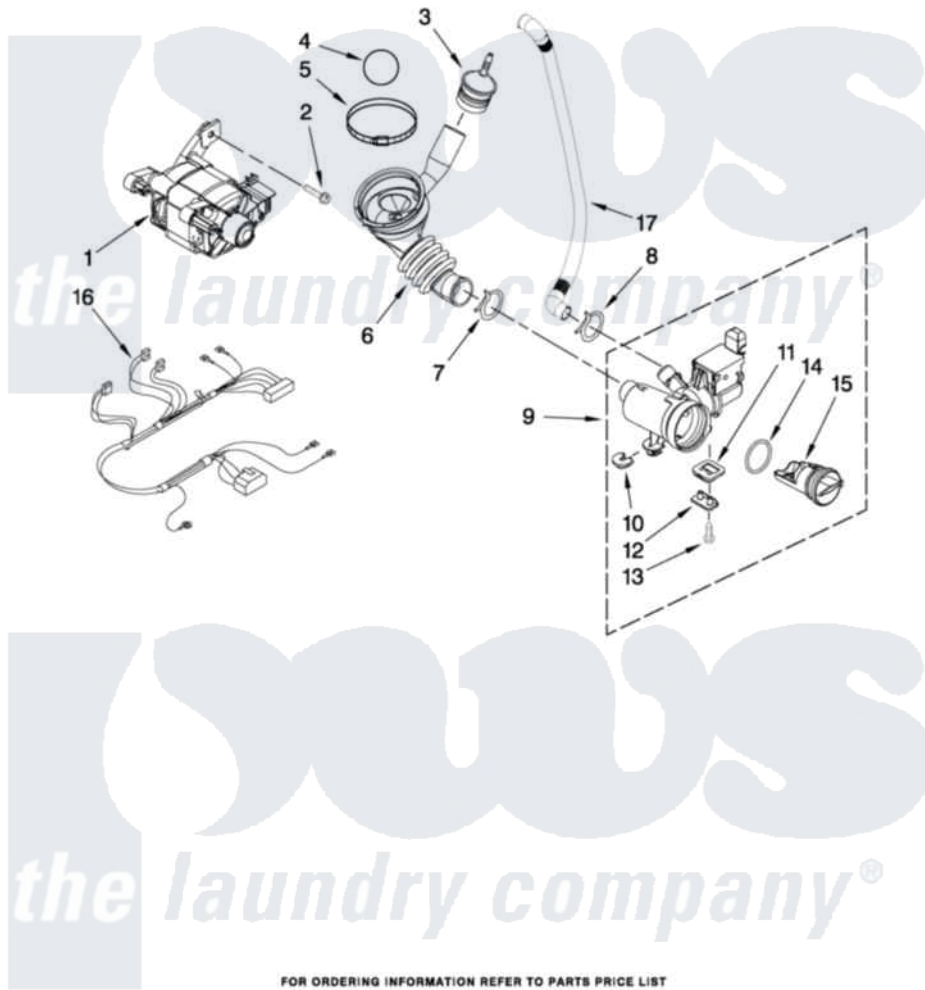

# Maytag MHWE200XW00 05 - PUMP AND MOTOR PARTS

## PUMP AND MOTOR PARTS

For Model: MHWE200XW00  
(White)

FOR ORDERING INFORMATION REFER TO PARTS PRICE LIST

6

W10312145

Maytag [Residential Maytag MHWE200XW00 Washer Parts](#) Parts Diagram 05 - PUMP AND MOTOR PARTS  
Click on the part number to view part

Item	Original Part Number	Replaced By	Status	Part Description
1	<a href="#">W10171902</a>			Motor, Drive
2	<a href="#">8540134</a>			Bolt, Motor
3	8540180	<a href="#">W10405608</a>		Air Trap
4	<a href="#">8540013</a>			Ball
5	8181734	<a href="#">696392</a>		Hose Clamp
6	<a href="#">8540012</a>			Hose, Tub To Pump
7	370448	<a href="#">616099</a>		Clamp
8	W10245724	<a href="#">285655</a>		Clamp, Hose
9	<a href="#">W10130913</a>			Pump
10	<a href="#">W10034820</a>			Foot, Rubber
11	<a href="#">W10034830</a>			Foot, Rubber
12	<a href="#">8540033</a>			Cap, Right Foot
13	<a href="#">8533964</a>			Screw, 10-16 X 1.25
14	8540025	<a href="#">W10130913</a>		Pump
15	8540996	<a href="#">W10130913</a>		Pump
16	<a href="#">W10201879</a>			Harness, Motor