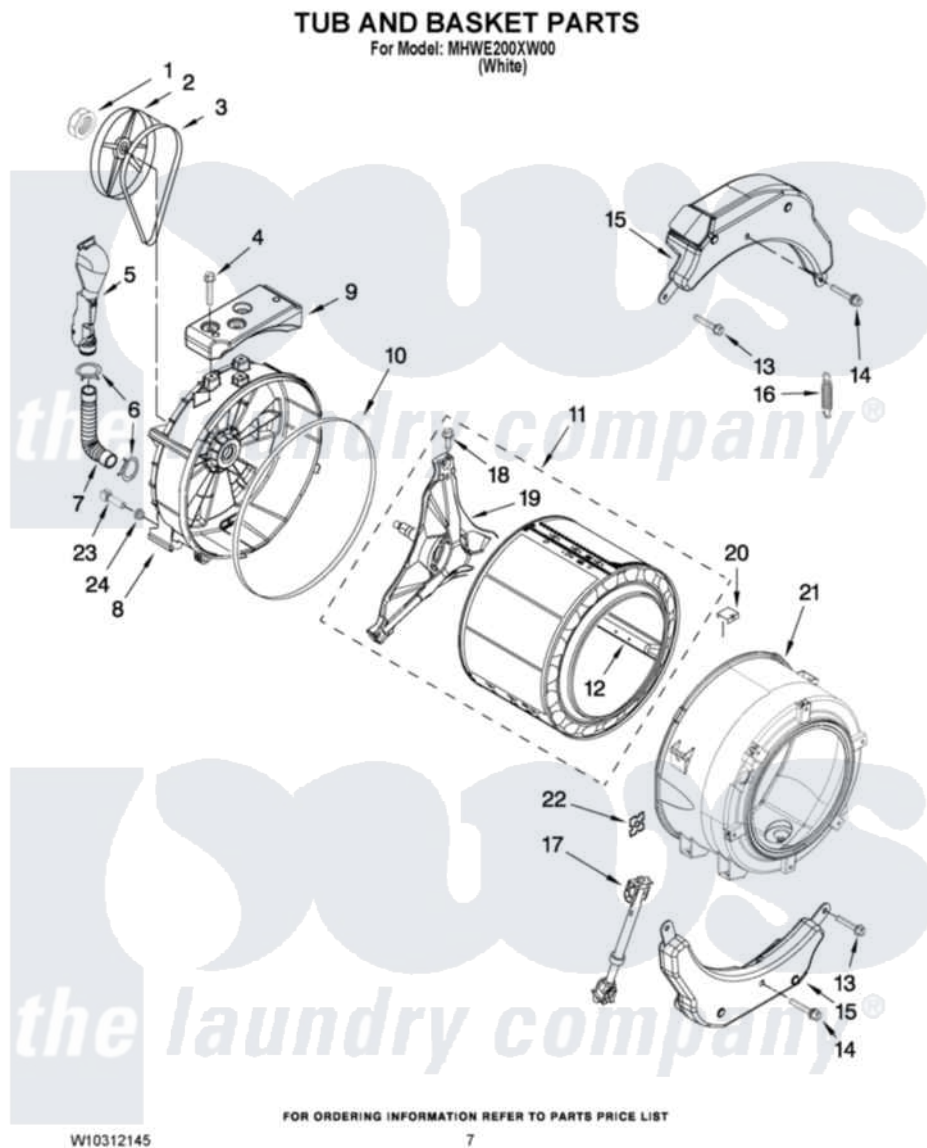

# Maytag MHWE200XW00 06 - TUB AND BASKET PARTS

Maytag Residential Maytag MHWE200XW00 Washer Parts Parts Diagram 06 - TUB AND BASKET PARTS  
Click on the part number to view part

Item	Original Part Number	Replaced By	Status	Part Description
1	8533999	<a href="#">W10283361</a>		Nut, Pulley
2	<a href="#">8540088C</a>			Pulley
3	<a href="#">W10260319</a>			Belt, Drive
4	<a href="#">W10246531</a>			Screw, Rear Counterweight
5	<a href="#">W10142720</a>			Pipe, Ventilation
6	8540010	<a href="#">W10208156</a>		Clamp
7	<a href="#">8540019</a>			Hose, Exhaust
8	W10200751	<a href="#">W10285625</a>		Tub-Outer
9	<a href="#">W10200747</a>			Counterweight, Rear
10	8540090	<a href="#">W10111158</a>		Gasket
11	<a href="#">W10205253</a>			Basket, Complete
12	<a href="#">W10112972</a>			Baffle, Tub
13	W10094780	<a href="#">W10182109</a>		Screw-Kit
14	<a href="#">W10259288</a>			Bolt Assembly, Counterweight Center Hole
15	<a href="#">W10223198</a>			Counterweight, Front
16	W10010360	<a href="#">280159</a>		Spring

17	<a href="#">W10015830</a>		Shock Absorber
18	<a href="#">8540382</a>		Screw
19	<a href="#">W10202464</a>		Crosspiece Assembly
20	<a href="#">8540092</a>		Clamp, Tub
21	W10289875	<a href="#">W10313497</a>	Tub-Outer
22	8540072	<a href="#">8182512</a>	Nut, Push-In
23	W10176659	<a href="#">8181705</a>	Ntc
24	<a href="#">8540766</a>		Seal, Rubber