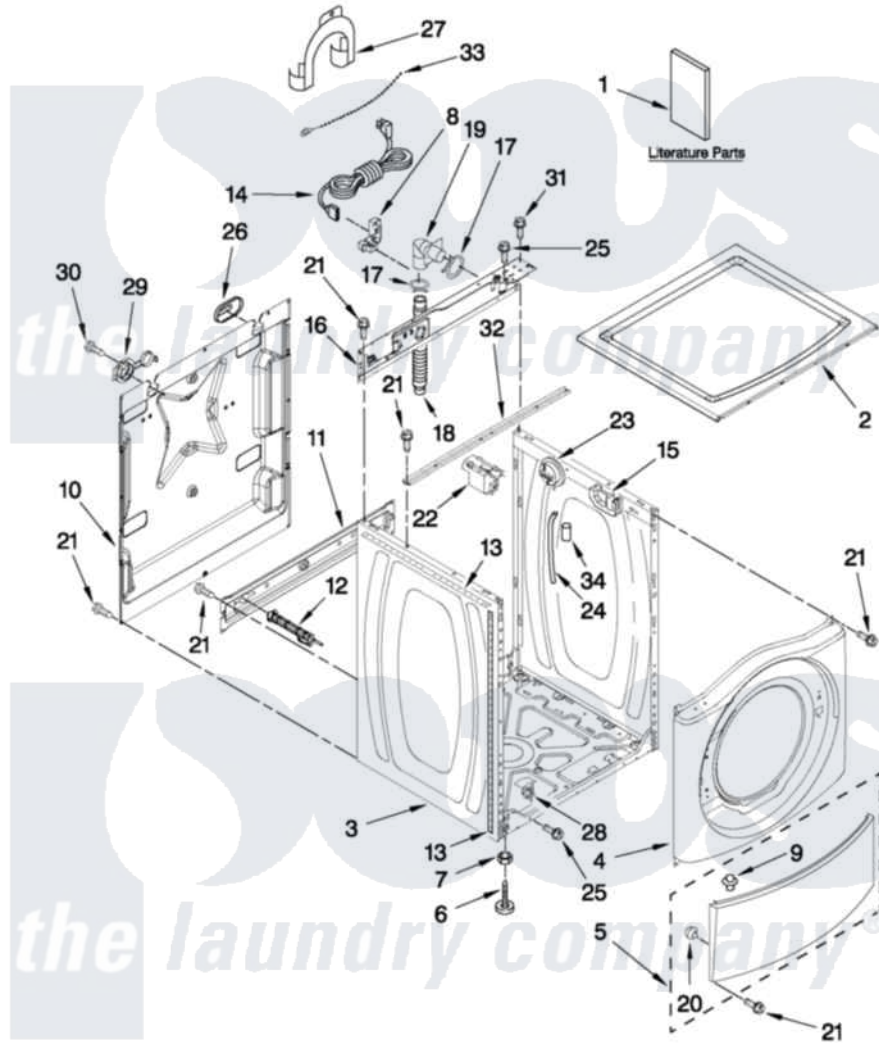

Maytag MHWE201YW00 01 - TOP AND CABINET PARTS

MAYTAG

TOP AND CABINET PARTS

For Model: MHWE201YW00
(White)

AUTOMATIC
WASHER

FOR ORDERING INFORMATION REFER TO PARTS PRICE LIST

6-11 Printed in U.S.A. (drd)(bay)

1

Part No. W10411369 Rev. A

Maytag [Residential Maytag MHWE201YW00 Washer Parts](#) Parts Diagram 01 - TOP AND CABINET PARTS

[Click on the part number to view part](#)

Item	Original Part Number	Replaced By	Status	Part Description
1	W10408696		Not Available	INSTALLATION INSTRUCTIONS
"	W10394275		Not Available	USE & CARE GUIDE
"	W10385295		Not Available	TECH SHEET
"	W10404647		Not Available	ENERGY GUIDE
2	W10303994			Top
3	W10410294			Cabinet
4	W10306505			Panel, Front
5	8540813	8540664		Toe Panel
6	W10245373			Foot, Leveling
7	3359452			Nut, Lock
8	W10110676	8182635		Strain Relief
9	8518891			Rivet
10	W10258341			Panel, Rear
11	W10189657			Brace, Transport
12	W10251449	W10285622		Bolt
13	8318396			Foam-Seal

14	W10205500	W10205499	Cord, Power
15	8540644		Bracket-Suspension Spring
16	W10299495		Brace, Rear
17	356138		Clamp, Hose
18	W10281257	8181737	Hose, Drain
19	W10003260	8181738	Connector, Hose Outlet
20	238614		Bumper And Isolation
21	W10015090	489442	Screw 3 2217757 Roller, Front
22	W10339736		Filter, Interference
23	W10239066		Switch, Pressure
24	8540294		Hose, Pressure Switch
25	8540479		Screw, Grounding
26	8540268		Cover, Transport
27	8540021	W10280024	U-Bend, Drain Hose
28	W10085220		Microswitch
29	8540728	8182699	Grommet, Cord Support
30	8540727	8182201	Screw, 3 X 8 mm
31	8540329		Screw, 8-18 X 7/16
32	8540721		Brace, Top
33	3347868	W10339879	Tie, Cable
34	2161302	2162499	Sleeve, Suction Line