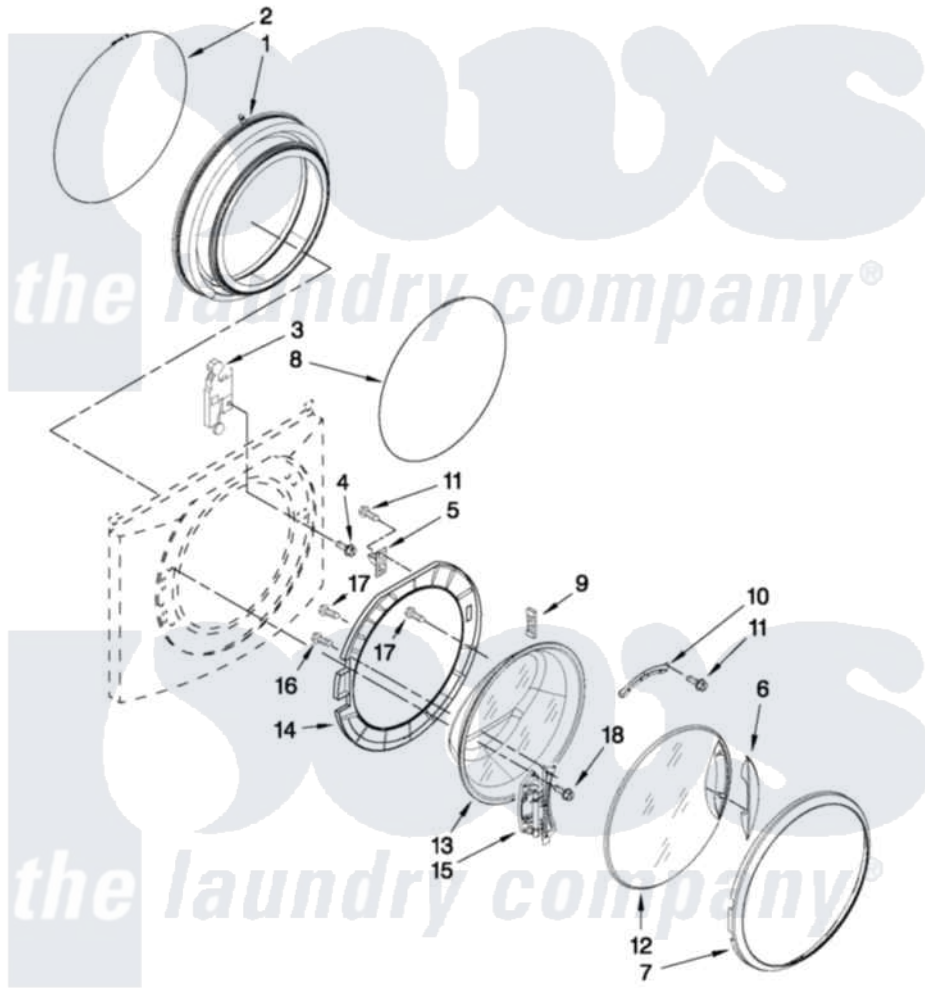

Maytag MHWE201YW00 02 - DOOR AND LATCH PARTS

DOOR AND LATCH PARTS

For Model: MHWE201YW00
(White)

W10411369

FOR ORDERING INFORMATION REFER TO PARTS PRICE LIST

3

Maytag [Residential Maytag MHWE201YW00 Washer Parts](#) Parts Diagram 02 - DOOR AND LATCH PARTS
Click on the part number to view part

| Item | Original Part Number | Replaced By | Status | Part Description |
|------|---------------------------|---------------------------|--------|------------------------------|
| 1 | W10290499 | W10381562 | | Bellow |
| 2 | 8540108 | | | Clamp, Bellow To Tub |
| 3 | W10253483 | | | Lock, Door |
| 4 | 8540725 | | | Screw |
| 5 | 8540221 | W10111148 | | Strike |
| 6 | 8540587 | W10165344 | | Handle, Door |
| 7 | 8540537 | | | Trim Ring, Outer Door |
| 8 | W10217563 | | | Clamp, Bellow To Front Panel |
| 9 | 8540115 | | | Clamp, Support |
| 10 | 8540114 | | | Clamp, Glass |
| 11 | 8540513 | 8182214 | | Screw |
| 12 | W10354801 | | | Frame, Door Front Assembly |
| 13 | W10205548 | W10387885 | | Glass, Door |
| 14 | W10138523 | | | Frame, Door Back Support |
| 15 | W10118967 | | | Hinge, Door |
| 16 | 8540284 | 8181660 | | Screw |