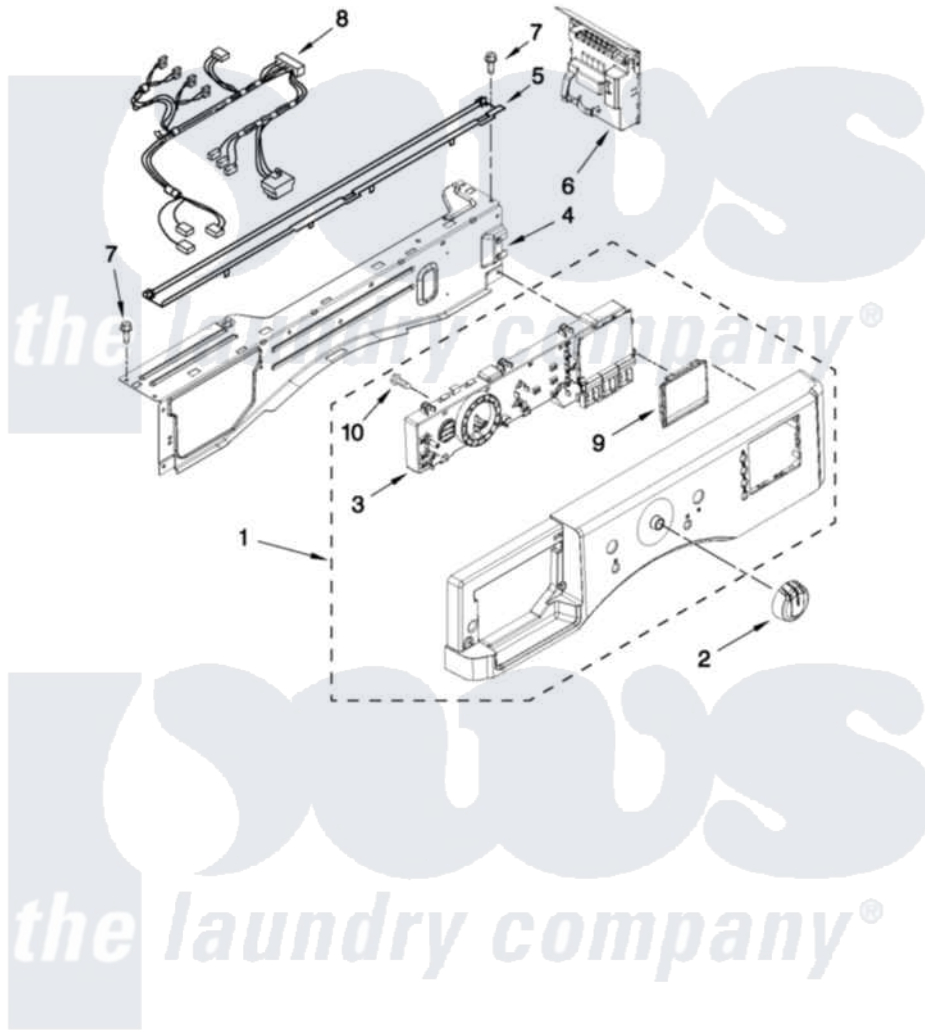

Maytag MHWE201YW00 03 - CONTROL PANEL PARTS

CONTROL PANEL PARTS

For Model: MHWE201YW00
(White)

FOR ORDERING INFORMATION REFER TO PARTS PRICE LIST

4

W10411369

[Maytag Residential Maytag MHWE201YW00 Washer Parts](#) Parts Diagram 03 - CONTROL PANEL PARTS
Click on the part number to view part

Item	Original Part Number	Replaced By	Status	Part Description
1	W10359218			Console
2	W10251381			Knob, Control
3	W10362704			User Interface
4	W10240776			Brace, Top Front
5	8540839			Channel, Water
6	W10373842	W10459454		Microcomputer, Machine Control
7	W10015090	489442		Screw 3 2217757 Roller, Front
8	W10323099			Harness, Main Wiring
9	W10215794			Window, Console Display
10	W10006580			Screw, M3-1.12 X12 Pn 6l Spl