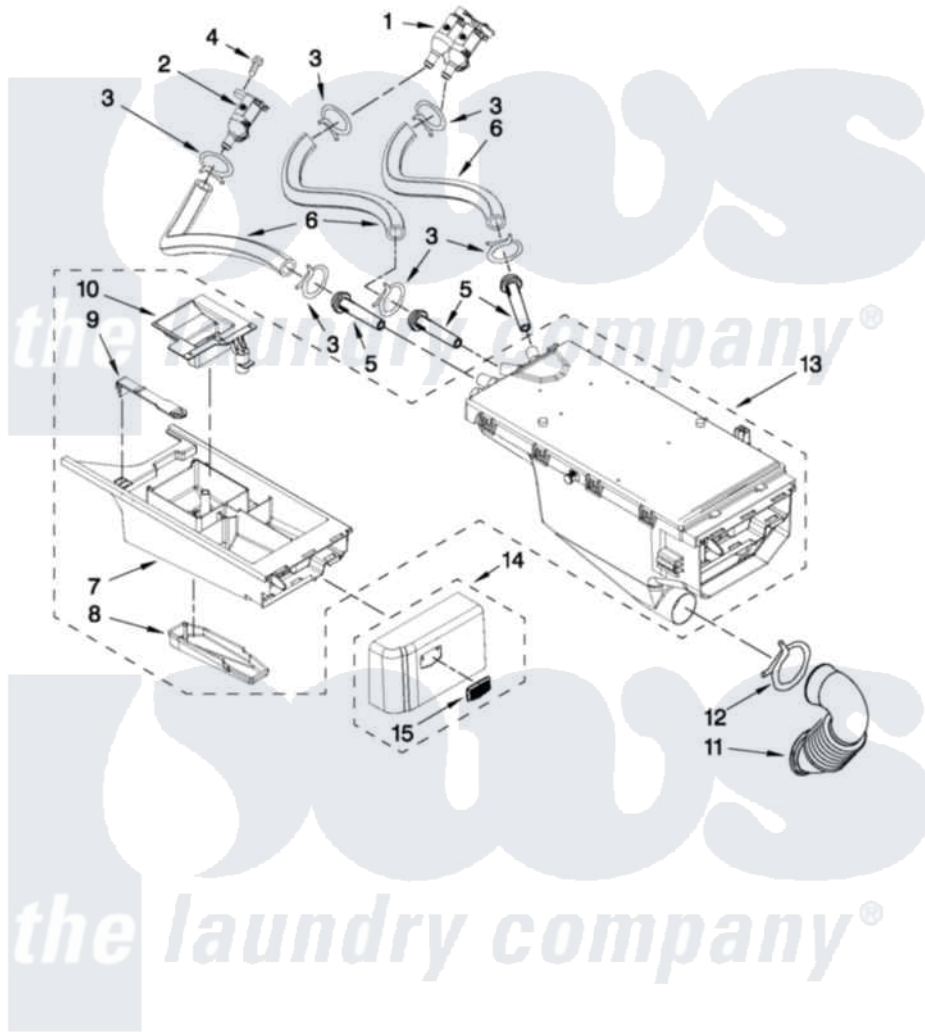

Maytag MHWE201YW00 04 - DISPENSER PARTS

DISPENSER PARTS

For Model: MHWE201YW00
(White)

FOR ORDERING INFORMATION REFER TO PARTS PRICE LIST

W10411369

5

Maytag [Residential Maytag MHWE201YW00 Washer Parts](#) Parts Diagram 04 - DISPENSER PARTS
Click on the part number to view part

Item	Original Part Number	Replaced By	Status	Part Description
1	W10212596			Valve, Water Inlet
2	W10212598			Valve, Water Inlet
3	370450	596669		Clamp, Manifold
4	8540513	8182214		Screw
5	8183181			Nozzle, Inlet
6	W10212611			Hose, Valve To Dispenser
7	8540402			Drawer, Detergent
8	8540399			Cover, Detergent Drawer
9	W10003170	8181721		Hook, Drawer
10	8540429			Siphon, Bleach/Softener
11	8540063			Hose, Dispenser To Tub
12	8281276			Clamp, Hose
13	W10399327			Dispenser, Complete
14	W10237414			Handle, Drawer
15	W10177245			Medallion