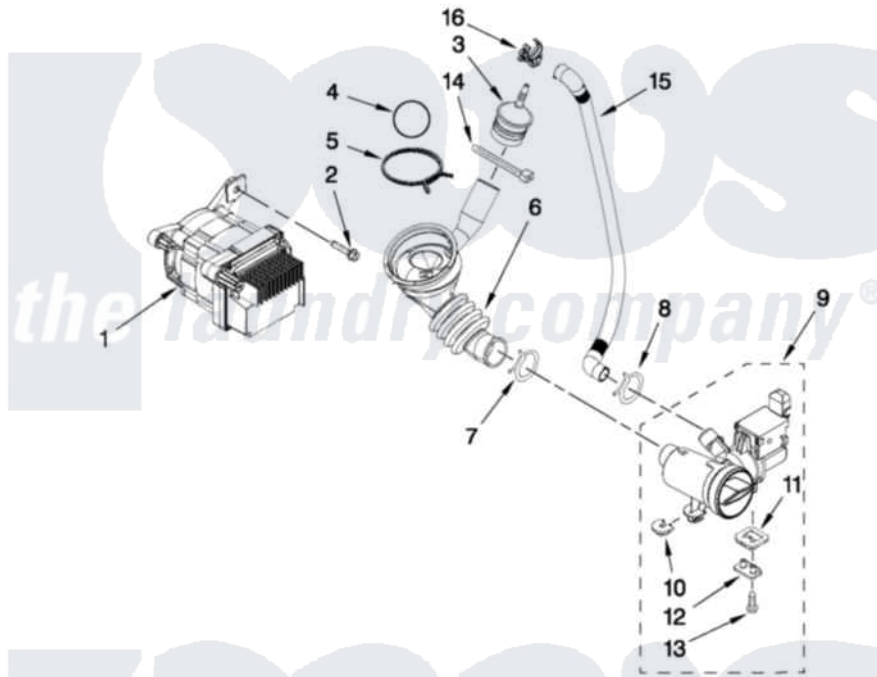

Maytag MHWE201YW00 05 - PUMP AND MOTOR PARTS

PUMP AND MOTOR PARTS

For Model: MHWE201YW00
(White)

FOR ORDERING INFORMATION REFER TO PARTS PRICE LIST

6

W10411369

Maytag [Residential Maytag MHWE201YW00 Washer Parts](#) Parts Diagram 05 - PUMP AND MOTOR PARTS

[Click on the part number to view part](#)

Item	Original Part Number	Replaced By	Status	Part Description
1	W10315848			Motor, Drive
2	8540134			Bolt, Motor
3	W10405608			Air Trap
4	8540013			Ball
5	8181734	696392		Hose Clamp
6	8540012			Hose, Tub To Pump
7	370448	616099		Clamp
8	W10245724	285655		Clamp, Hose
9	W10130913			Pump
10	W10034820			Foot, Rubber
11	W10034830			Foot, Rubber
12	8540033			Cap, Right Foot
13	8533964			Screw, 10-16 X 1.25
14	2262071			Cable Tie
15	W10272563			Hose, Drain- Inner
16	W10003290	8182209		Retainer, Drain Hose