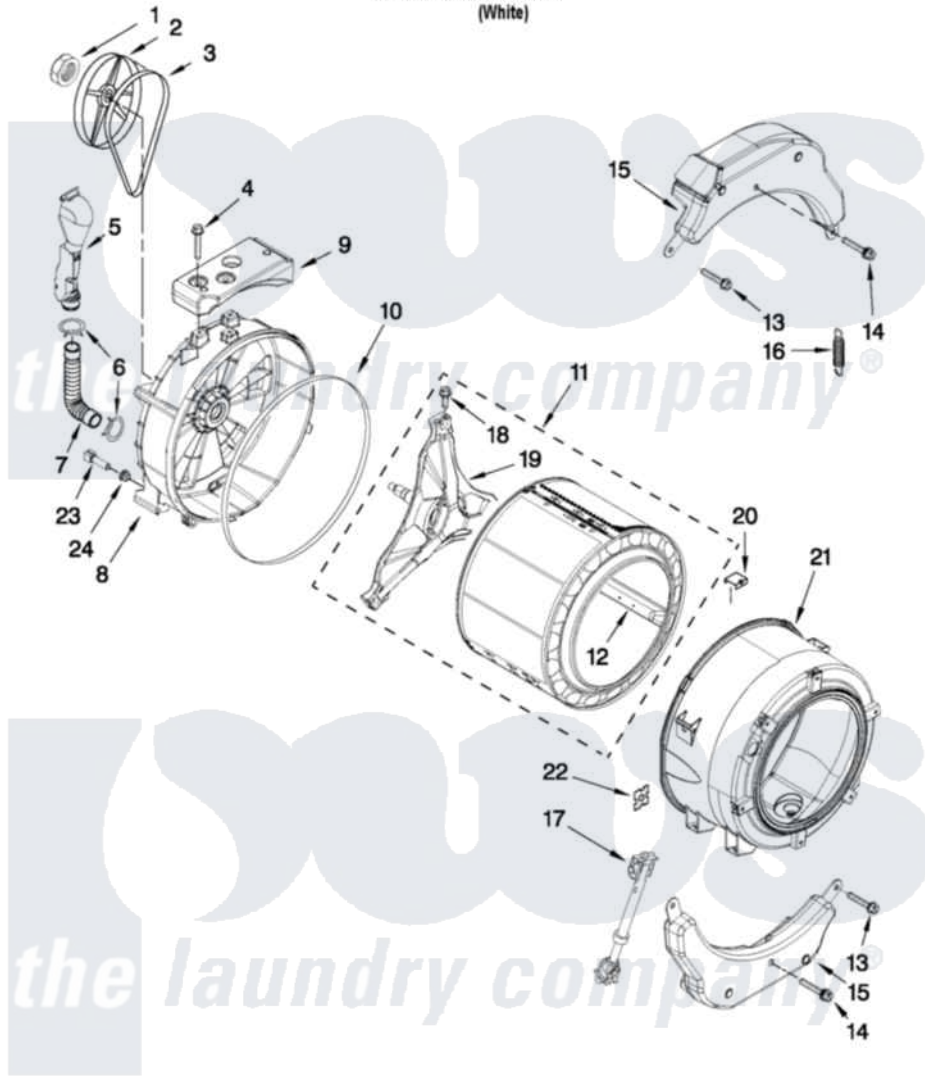

Maytag MHWE201YW00 06 - TUB AND BASKET PARTS

TUB AND BASKET PARTS

For Model: MHWE201YW00
(White)

FOR ORDERING INFORMATION REFER TO PARTS PRICE LIST

W10411369

7

[Maytag Residential Maytag MHWE201YW00 Washer Parts](#) Parts Diagram 06 - TUB AND BASKET PARTS
Click on the part number to view part

Item	Original Part Number	Replaced By	Status	Part Description
1	8533999	W10283361		Nut, Pulley
2	8540088C			Pulley
3	W10260319			Belt, Drive
4	W10246531			Screw, Rear Counterweight
5	W10142720			Pipe, Ventilation
6	8540010	W10208156		Clamp
7	8540019			Hose, Exhaust
8	W10200751	W10285625		Tub-Outer
9	W10200747			Counterweight, Rear
10	8540090	W10111158		Gasket
11	W10205253			Basket, Complete
12	W10112972			Baffle, Tub
13	W10094780	W10182109		Screw-Kit
14	W10259288			Bolt Assembly, Counterweight Center Hole
15	W10223198			Counterweight, Front
16	W10010360	280159		Spring

17	W10015830		Shock Absorber
18	8540382		Screw
19	W10202464		Crosspiece Assembly
20	8540092		Clamp, Tub
21	W10289875	W10313497	Tub-Outer
22	8540072	8182512	Nut, Push-In
23	W10176659	8181705	Ntc
24	8540766		Seal, Rubber