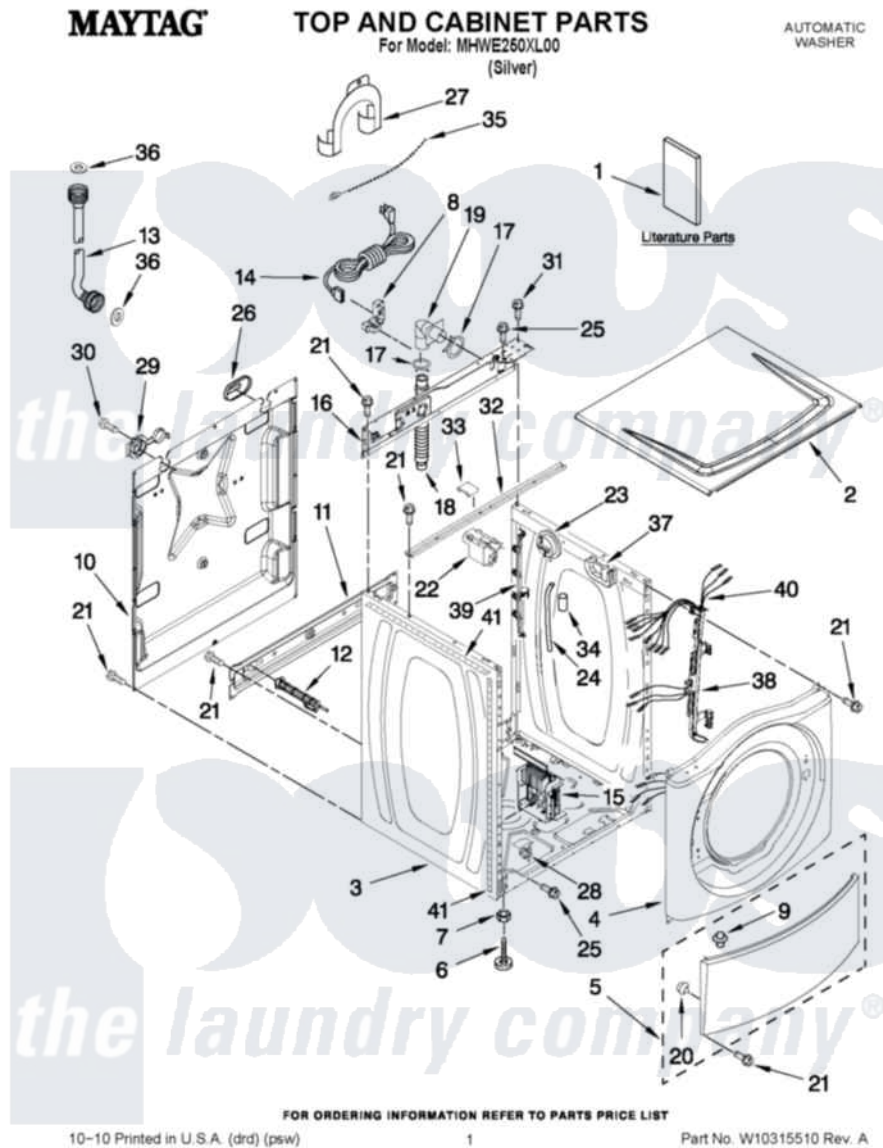

# Maytag MHWE250XL00 01 - TOP AND CABINET PARTS

Maytag Residential Maytag MHWE250XL00 Washer Parts Parts Diagram 01 - TOP AND CABINET PARTS  
Click on the part number to view part

Item	Original Part Number	Replaced By	Status	Part Description
1	W10326417		Not Available	USE & CARE GUIDE
"	W10252711		Not Available	TECH SHEET
"	W10326415		Not Available	ENERGY GUIDE
2	W10255320	<a href="#">W10303995</a>		Top
3	W10251611	<a href="#">W10410323</a>		Cabinet
4	<a href="#">W10326402</a>			Panel, Front
5	<a href="#">W10254153</a>			Toe Panel
6	<a href="#">W10245373</a>			Foot, Leveling
7	<a href="#">3359452</a>			Nut, Lock
8	W10110676	<a href="#">8182635</a>		Strain Relief
9	<a href="#">8518891</a>			Rivet
10	<a href="#">W10258341</a>			Panel, Rear
11	<a href="#">W10189657</a>			Brace, Transport
12	W10251449	<a href="#">W10285622</a>		Bolt
13	W10194208	<a href="#">89503</a>		Hose-Inlet
"	8571378	<a href="#">89503</a>		Hose-Inlet