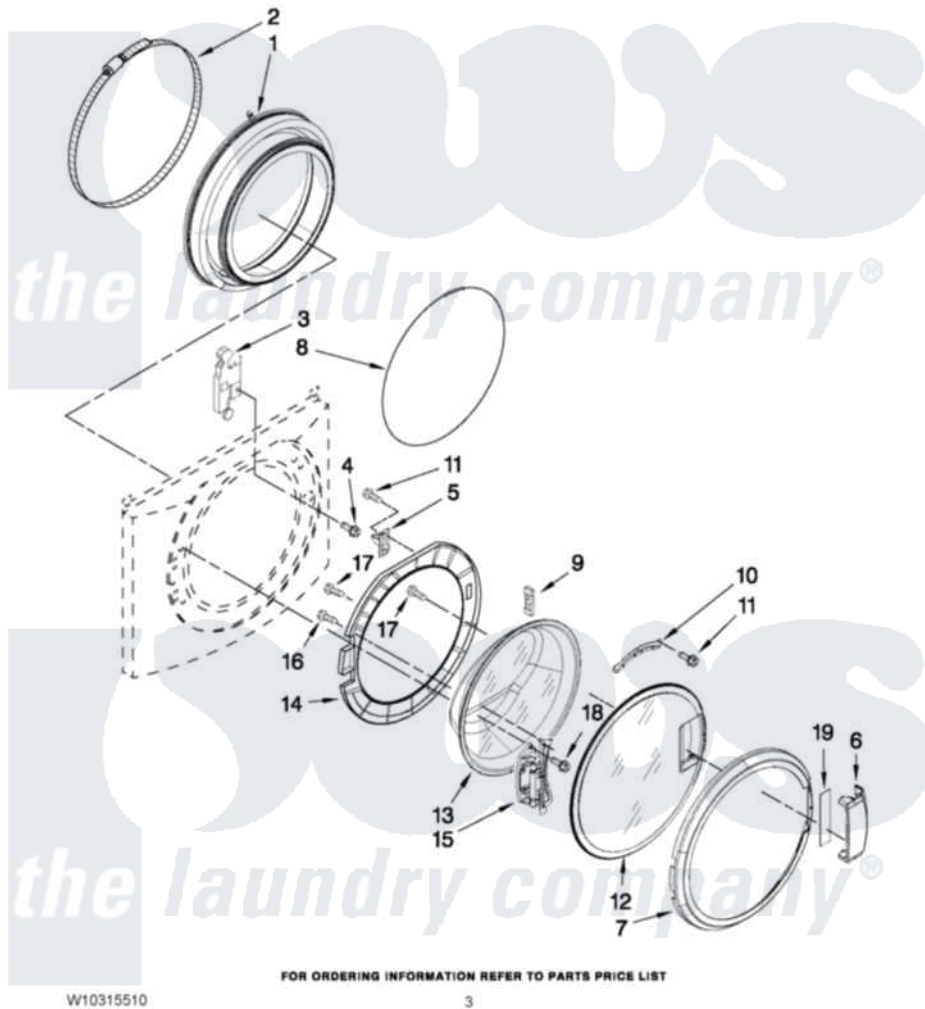

# Maytag MHWE250XL00 02 - DOOR AND LATCH PARTS

## DOOR AND LATCH PARTS

For Model: MHWE250XL00  
(Silver)

W10315510

FOR ORDERING INFORMATION REFER TO PARTS PRICE LIST

3

Maytag [Residential Maytag MHWE250XL00 Washer Parts](#) Parts Diagram 02 - DOOR AND LATCH PARTS  
Click on the part number to view part

Item	Original Part Number	Replaced By	Status	Part Description
1	W10290499	<a href="#">W10381562</a>		Bellow
2	<a href="#">8540108</a>			Clamp, Bellow To Tub
3	<a href="#">W10253483</a>			Lock, Door
4	<a href="#">8540725</a>			Screw
5	8540221	<a href="#">W10111148</a>		Strike
6	<a href="#">W10117475</a>			Handle, Door
7	<a href="#">W10150081</a>			Trim Ring, Outer Door
8	<a href="#">W10217563</a>			Clamp, Bellow To Front Panel
9	<a href="#">8540115</a>			Clamp, Support
10	<a href="#">8540114</a>			Clamp, Glass
11	8540513	<a href="#">8182214</a>		Screw
12	<a href="#">W10119007</a>			Frame, Door Front Assembly
13	W10205548	<a href="#">W10387885</a>		Glass, Door
14	<a href="#">W10138523</a>			Frame, Door Back Support
15	<a href="#">W10118967</a>			Hinge, Door
16	8540284	<a href="#">8181660</a>		Screw

17 8540282  
18 W10015090  
19 [W10112927](#)

[8181661](#)  
[489442](#)

Screw, Actuator  
Screw 3 2217757 Roller, Front  
Pad, Door Handle