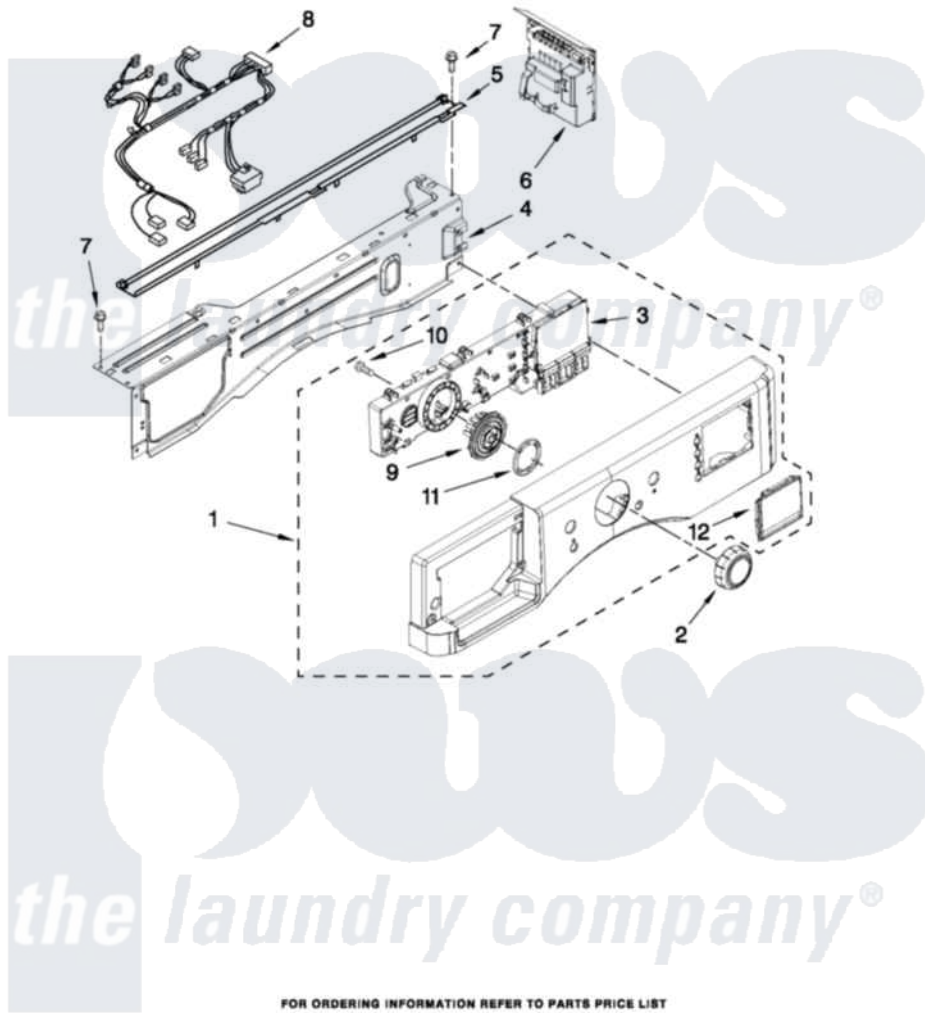

Maytag MHWE250XL00 03 - CONTROL PANEL PARTS

CONTROL PANEL PARTS

For Model: MHWE250XL00
(Silver)

FOR ORDERING INFORMATION REFER TO PARTS PRICE LIST

4

W10315510

Maytag [Residential Maytag MHWE250XL00 Washer Parts](#) Parts Diagram 03 - CONTROL PANEL PARTS
Click on the part number to view part

Item	Original Part Number	Replaced By	Status	Part Description
1	W10325704			Console
2	W10215799			Knob Assembly
3	W10212771			User Interface
4	W10240776			Brace, Top Front
5	8540839			Channel, Water
6	W10294680			Microcomputer, Machine Control
7	W10015090	489442		Screw 3 2217757 Roller, Front
8	W10269290			Harness, Wiring
9	W10215797			Guide, Assembly Cycle Light
10	W10006580			Screw, M3-1.12 X12 Pn 6l Spl
11	W10325706			Mesa, Mercury
12	W10215794			Window, Console Display