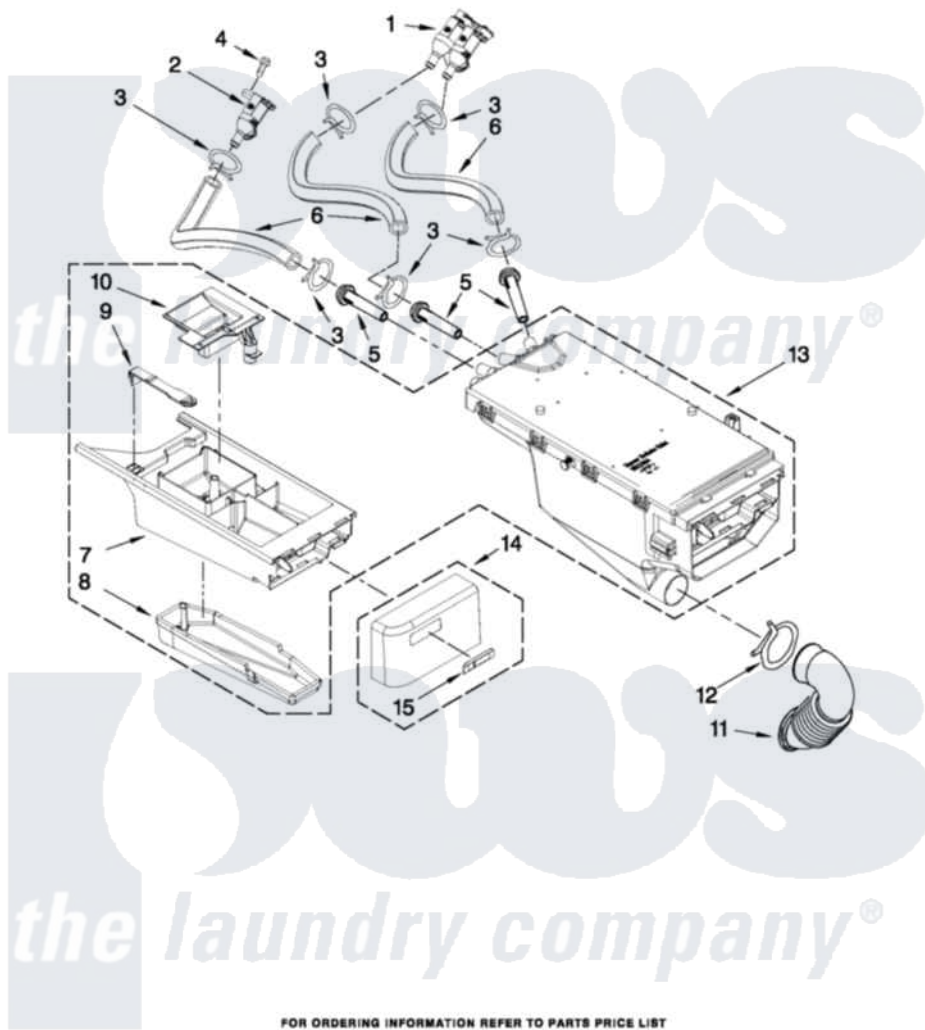

Maytag MHWE250XL00 04 - DISPENSER PARTS

DISPENSER PARTS

For Model: MHWE250XL00
(Silver)

W10315510

FOR ORDERING INFORMATION REFER TO PARTS PRICE LIST

5

Maytag [Residential Maytag MHWE250XL00 Washer Parts](#) Parts Diagram 04 - DISPENSER PARTS
Click on the part number to view part

| Item | Original Part Number | Replaced By | Status | Part Description |
|------|---------------------------|---------------------------|--------|--------------------------|
| 1 | W10212596 | | | Valve, Water Inlet |
| 2 | W10212598 | | | Valve, Water Inlet |
| 3 | 370450 | 596669 | | Clamp, Manifold |
| 4 | 8540513 | 8182214 | | Screw |
| 5 | 8183181 | | | Nozzle, Inlet |
| 6 | W10212611 | | | Hose, Valve To Dispenser |
| 7 | 8540402 | | | Drawer, Detergent |
| 8 | 8540399 | | | Cover, Detergent Drawer |
| 9 | W10003170 | 8181721 | | Hook, Drawer |
| 10 | 8540429 | | | Siphon, Bleach/Softener |
| 11 | 8540063 | | | Hose, Dispenser To Tub |
| 12 | 8281276 | | | Clamp, Hose |
| 13 | W10212602 | W10399327 | | Dispenser, Complete |
| 14 | W10325710 | | | Handle, Drawer |
| 15 | W10177245 | | | Medallion |