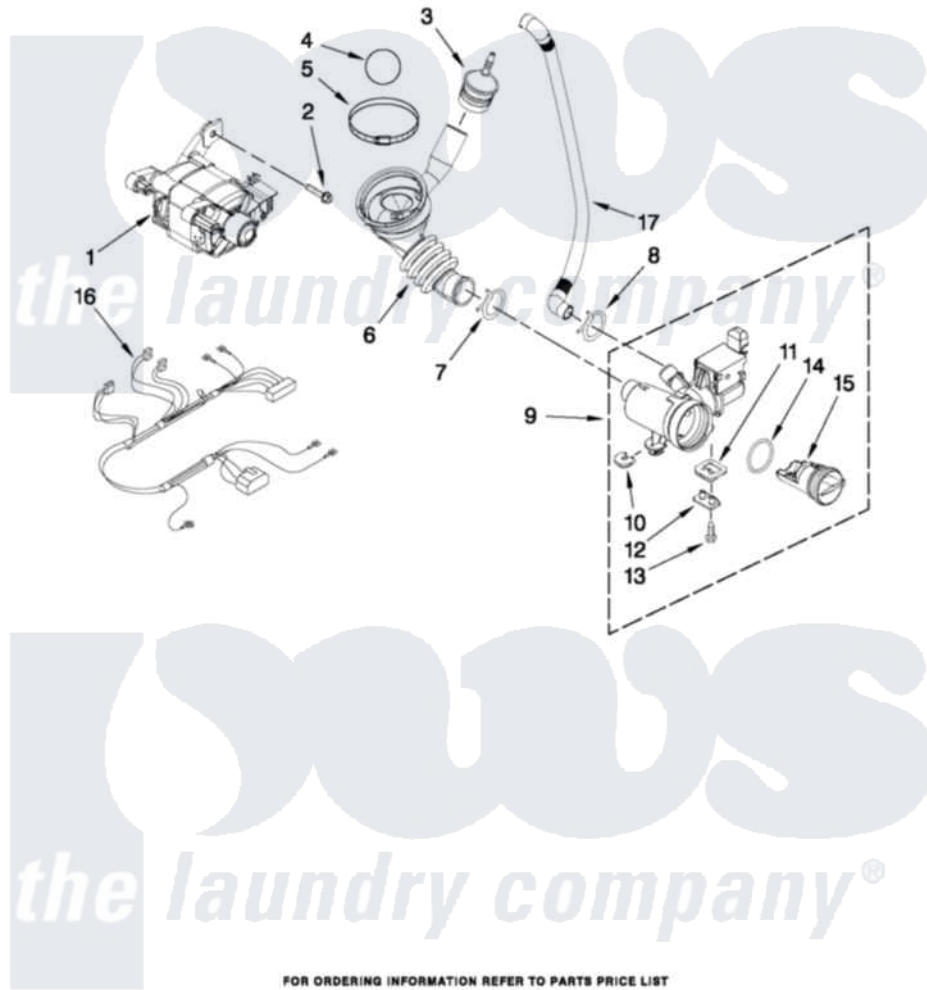

# Maytag MHWE250XL00 05 - PUMP AND MOTOR PARTS

## PUMP AND MOTOR PARTS

For Model: MHWE250XL00  
(Silver)

FOR ORDERING INFORMATION REFER TO PARTS PRICE LIST

6

W10315510

Maytag [Residential Maytag MHWE250XL00 Washer Parts](#) Parts Diagram 05 - PUMP AND MOTOR PARTS

[Click on the part number to view part](#)

Item	Original Part Number	Replaced By	Status	Part Description
1	<a href="#">W10171902</a>			Motor, Drive
2	<a href="#">8540134</a>			Bolt, Motor
3	8540180	<a href="#">W10405608</a>		Air Trap
4	<a href="#">8540013</a>			Ball
5	8181734	<a href="#">696392</a>		Hose Clamp
6	<a href="#">8540012</a>			Hose, Tub To Pump
7	370448	<a href="#">616099</a>		Clamp
8	W10245724	<a href="#">285655</a>		Clamp, Hose
9	<a href="#">W10130913</a>			Pump
10	<a href="#">W10034820</a>			Foot, Rubber
11	<a href="#">W10034830</a>			Foot, Rubber
12	<a href="#">8540033</a>			Cap, Right Foot
13	<a href="#">8533964</a>			Screw, 10-16 X 1.25
14	8540025	<a href="#">W10130913</a>		Pump
15	8540996	<a href="#">W10130913</a>		Pump
16	<a href="#">W10201879</a>			Harness, Motor