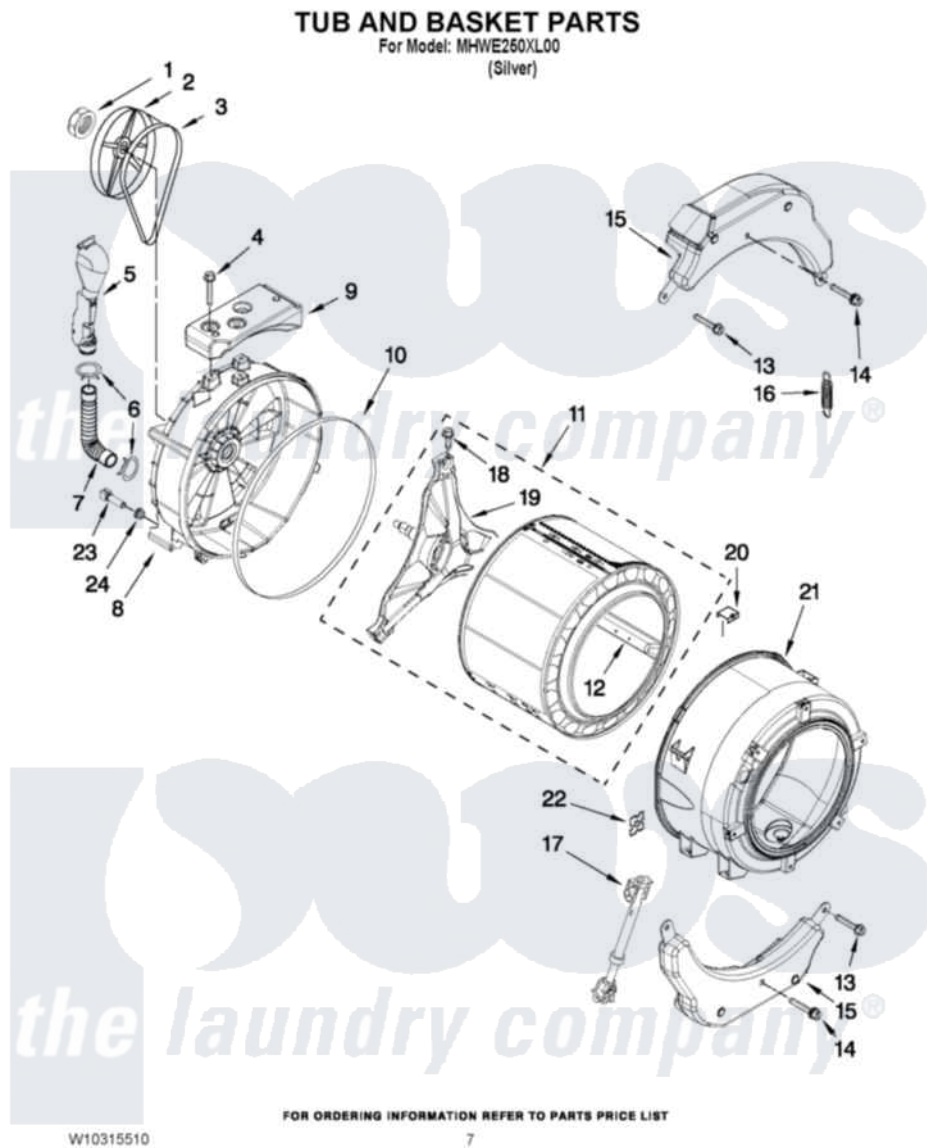

Maytag MHWE250XL00 06 - TUB AND BASKET PARTS

Maytag Residential Maytag MHWE250XL00 Washer Parts Parts Diagram 06 - TUB AND BASKET PARTS
Click on the part number to view part

Item	Original Part Number	Replaced By	Status	Part Description
1	8533999	W10283361		Nut, Pulley
2	8540088C			Pulley
3	W10260319			Belt, Drive
4	W10246531			Screw, Rear Counterweight
5	W10142720			Pipe, Ventilation
6	8540010	W10208156		Clamp
7	8540019			Hose, Exhaust
8	W10200751	W10285625		Tub-Outer
9	W10200747			Counterweight, Rear
10	8540090	W10111158		Gasket
11	W10205253			Basket, Complete
12	W10112972			Baffle, Tub
13	W10094780	W10182109		Screw-Kit
14	W10259288			Bolt Assembly, Counterweight Center Hole
15	W10223198			Counterweight, Front
16	W10010360	280159		Spring

17	W10015830		Shock Absorber
18	8540382		Screw
19	W10202464		Crosspiece Assembly
20	8540092		Clamp, Tub
21	W10289875	W10313497	Tub-Outer
22	8540072	8182512	Nut, Push-In
23	W10176659	8181705	Ntc
24	8540766		Seal, Rubber