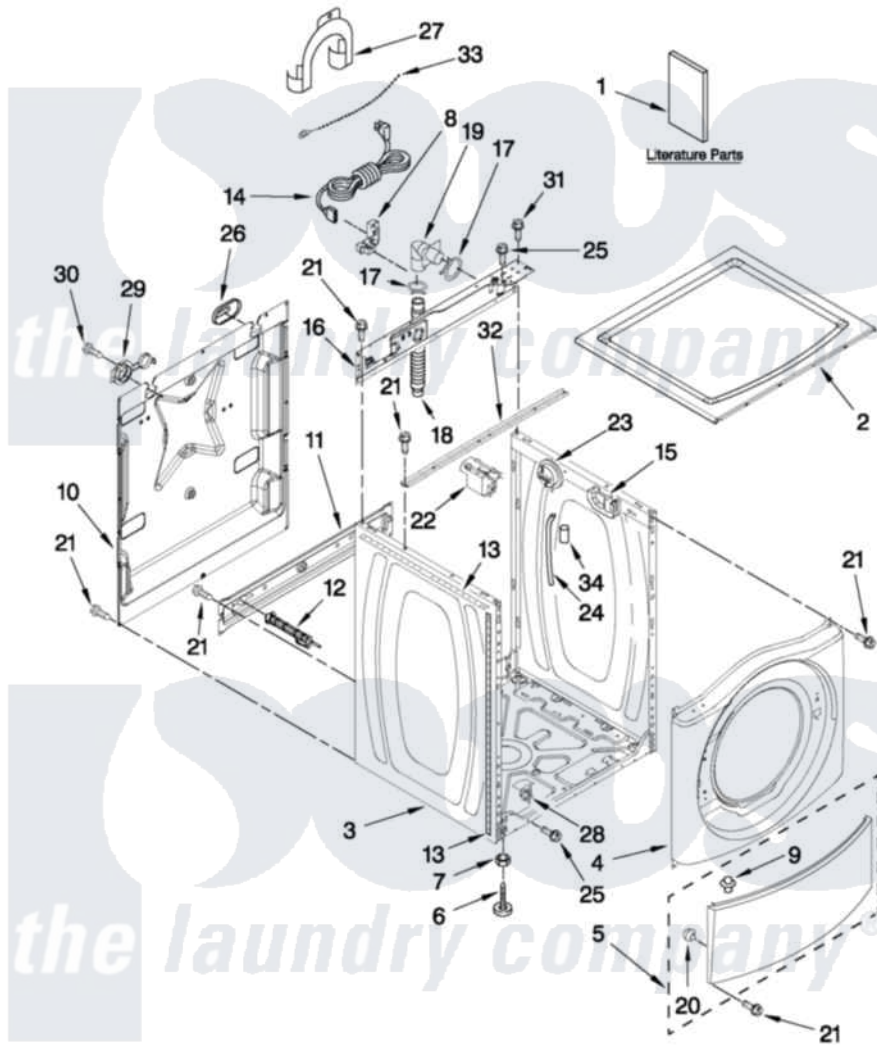

Maytag MHWE251YG00 01 - TOP AND CABINET PARTS

MAYTAG

TOP AND CABINET PARTS

For Models: MHWE251YL00, MHWE251YG00
(Silver) (Cosmetallic)

AUTOMATIC
WASHER

FOR ORDERING INFORMATION REFER TO PARTS PRICE LIST

6-11 Printed in U.S.A. (drd) (eeb)

1

Part No. W10411370 Rev. A

Maytag [Residential Maytag MHWE251YG00 Washer Parts](#) Parts Diagram 01 - TOP AND CABINET PARTS

[Click on the part number to view part](#)

Item	Original Part Number	Replaced By	Status	Part Description
1	W10408696		Not Available	INSTALLATION INSTRUCTIONS
"	W10394275		Not Available	USE & CARE GUIDE
"	W10385295		Not Available	TECH SHEET
"	W10404647		Not Available	ENERGY GUIDE
2	W10255320	W10303995		Top
"	W10373969			Top
3	W10410323			Cabinet
"	W10410322			Cabinet
4	W10326402			Panel, Front
"	W10373967			Panel, Front
5	W10254153			Toe Panel
"	W10373965			Toe Panel
6	W10245373			Foot, Leveling
7	3359452			Nut, Lock
8	W10110676	8182635		Strain Relief
9	8518891			Rivet

10	W10258341		Panel, Rear
11	W10189657		Brace, Transport
12	W10251449	W10285622	Bolt
13	8318396		Foam-Seal
14	W10205500	W10205499	Cord, Power
15	8540644		Bracket-Suspension Spring
16	W10299495		Brace, Rear
17	356138		Clamp, Hose
18	W10281257	8181737	Hose, Drain
19	W10003260	8181738	Connector, Hose Outlet
20	238614		Bumper And Isolation
21	W10015090	489442	Screw 3 2217757 Roller, Front
22	W10339736		Filter, Interference
23	W10239066		Switch, Pressure
24	8540294		Hose, Pressure Switch
25	8540479		Screw, Grounding
26	8540268		Cover, Transport
27	8540021	W10280024	U-Bend, Drain Hose
28	W10085220		Microswitch
29	8540728	8182699	Grommet, Cord Support
30	8540727	8182201	Screw, 3 X 8 mm
31	8540329		Screw, 8-18 X 7/16
32	8540721		Brace, Top
33	3347868	W10339879	Tie, Cable
34	2161302	2162499	Sleeve, Suction Line