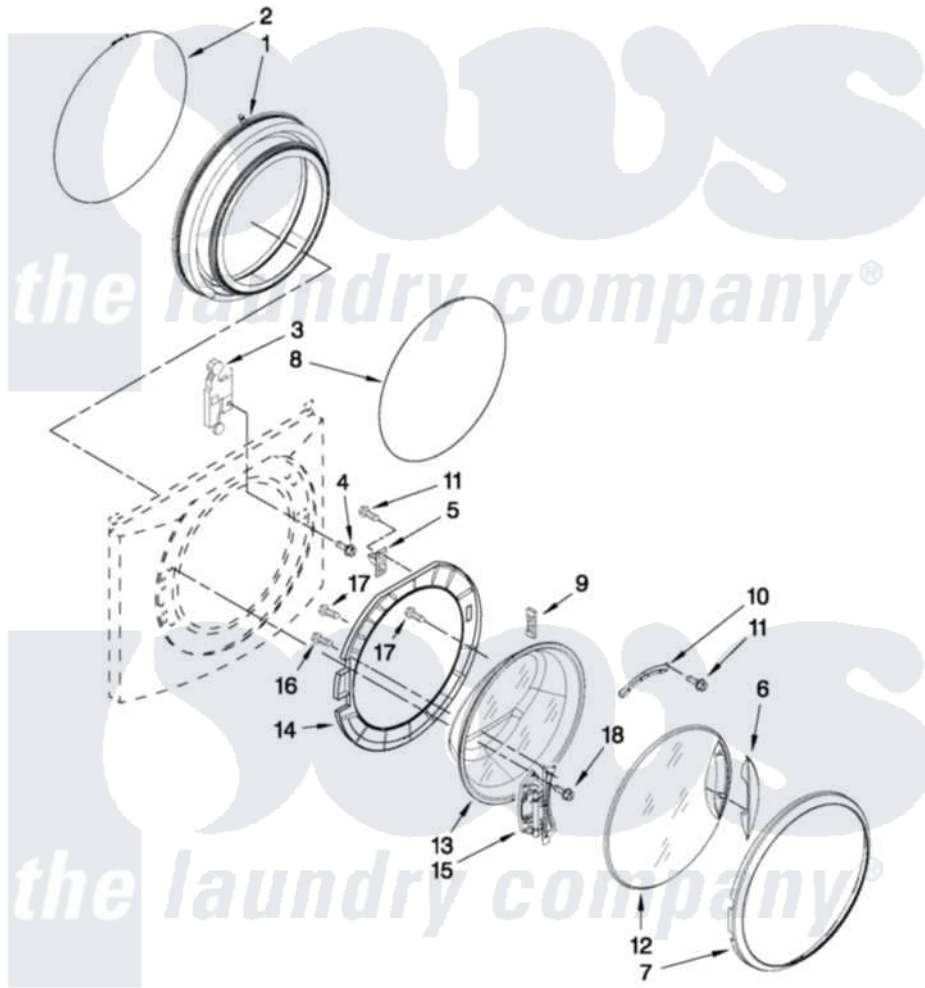

Maytag MHWE251YG00 02 - DOOR AND LATCH PARTS

DOOR AND LATCH PARTS

For Models: MHWE251YL00, MHWE251YG00
(Silver) (Cosmetallic)

W10411370

FOR ORDERING INFORMATION REFER TO PARTS PRICE LIST

3

Maytag [Residential Maytag MHWE251YG00 Washer Parts](#) Parts Diagram 02 - DOOR AND LATCH PARTS

[Click on the part number to view part](#)

Item	Original Part Number	Replaced By	Status	Part Description
1	W10290499	W10381562		Bellow
2	8540108			Clamp, Bellow To Tub
3	W10253483			Lock, Door
4	8540725			Screw
5	8540221	W10111148		Strike
6	W10082060			Handle, Door
7	W10079810			Trim Ring, Outer Door
8	W10217563			Clamp, Bellow To Front Panel
9	8540115			Clamp, Support
10	8540114			Clamp, Glass
11	8540513	8182214		Screw
12	W10354801			Frame, Door Front Assembly
13	W10205548	W10387885		Glass, Door
14	W10138523			Frame, Door Back Support
15	W10118967			Hinge, Door
16	8540284	8181660		Screw