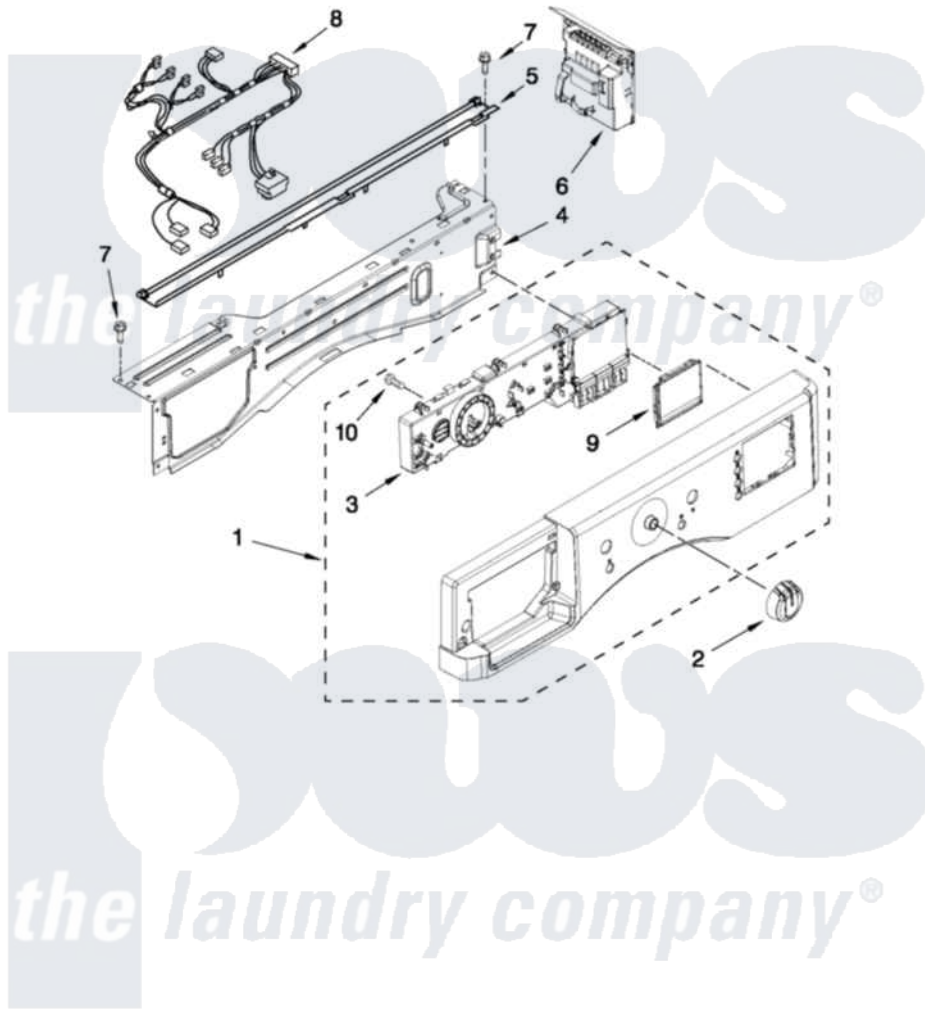

Maytag MHWE251YG00 03 - CONTROL PANEL PARTS

CONTROL PANEL PARTS

For Models: MHWE251YL00, MHWE251YG00
(Silver) (Cosmetallic)

FOR ORDERING INFORMATION REFER TO PARTS PRICE LIST

4

W10411370

[Maytag Residential Maytag MHWE251YG00 Washer Parts](#) Parts Diagram 03 - CONTROL PANEL PARTS
Click on the part number to view part

Item	Original Part Number	Replaced By	Status	Part Description
1	W10360638			Console
"	W10372882			Console
2	W10251384			Knob, Control
3	W10362704			User Interface
4	W10240776			Brace, Top Front
5	8540839			Channel, Water
6	W10373842	W10459454		Microcomputer, Machine Control
7	W10015090	489442		Screw 3 2217757 Roller, Front
8	W10323099			Harness, Main Wiring
9	W10215794			Window, Console Display
10	W10006580			Screw, M3-1.12 X12 Pn 6l Spl