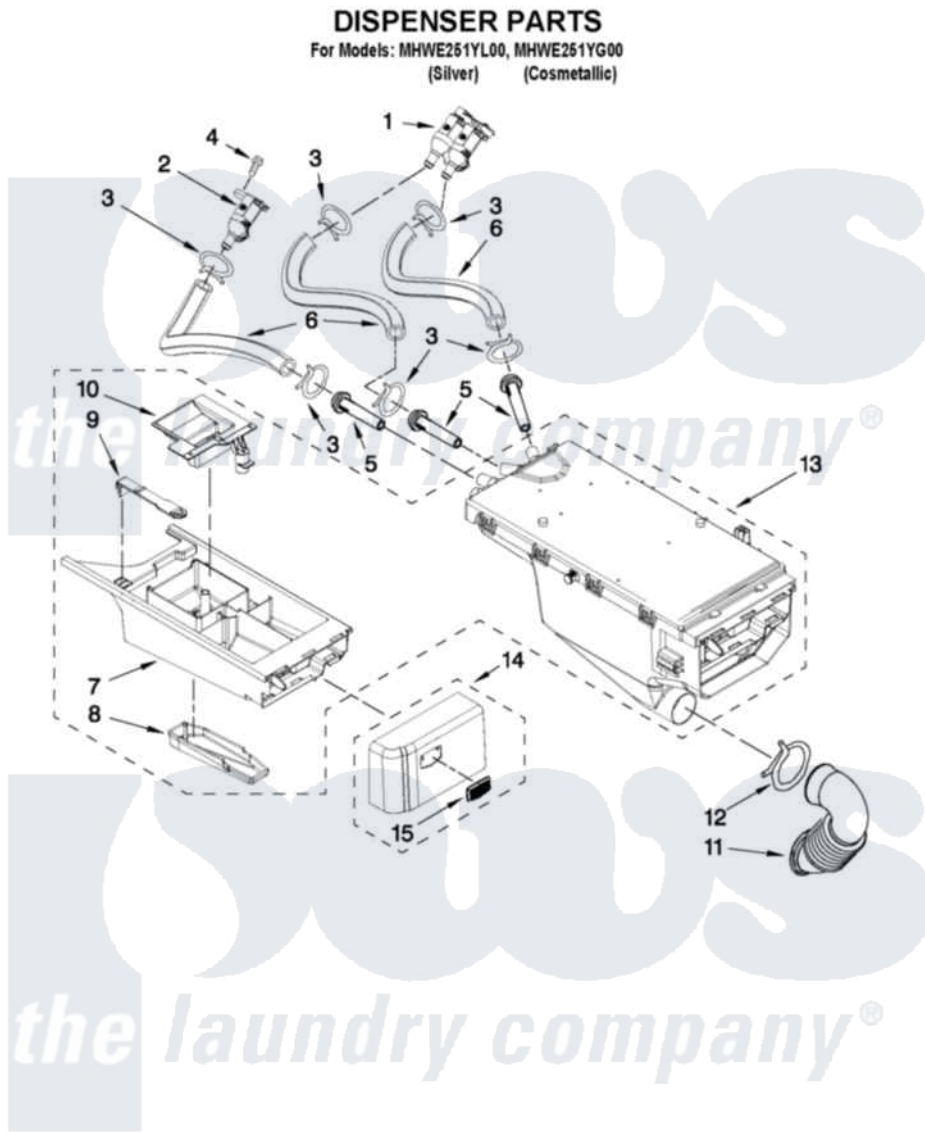

Maytag MHWE251YG00 04 - DISPENSER PARTS

W10411370

FOR ORDERING INFORMATION REFER TO PARTS PRICE LIST

5

Maytag [Residential Maytag MHWE251YG00 Washer Parts](#) Parts Diagram 04 - DISPENSER PARTS
Click on the part number to view part

Item	Original Part Number	Replaced By	Status	Part Description
1	W10212596			Valve, Water Inlet
2	W10212598			Valve, Water Inlet
3	370450	596669		Clamp, Manifold
4	8540513	8182214		Screw
5	8183181			Nozzle, Inlet
6	W10212611			Hose, Valve To Dispenser
7	8540402			Drawer, Detergent
8	8540399			Cover, Detergent Drawer
9	W10003170	8181721		Hook, Drawer
10	8540429			Siphon, Bleach/Softener
11	8540063			Hose, Dispenser To Tub
12	8281276			Clamp, Hose
13	W10399327			Dispenser, Complete
14	W10325710			Handle, Drawer
"	W10374121			Handle, Drawer
15	W10177245			Medallion