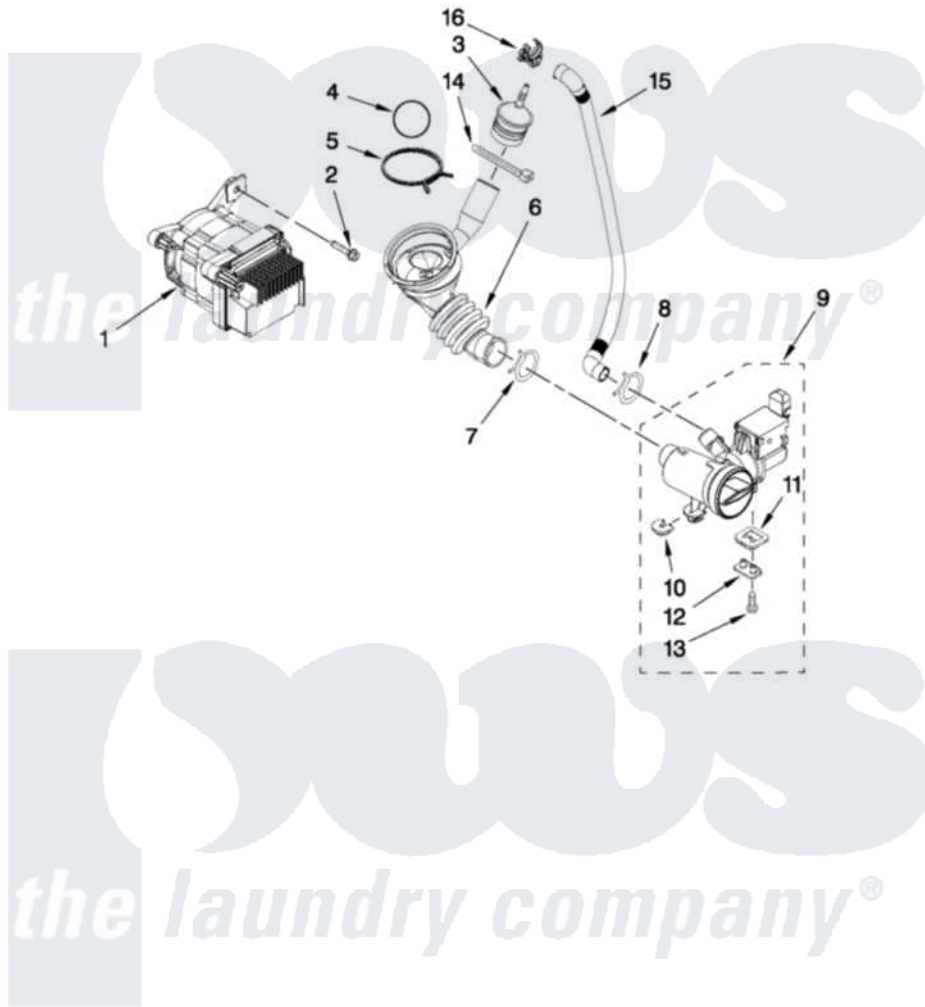

Maytag MHWE251YG00 05 - PUMP AND MOTOR PARTS

PUMP AND MOTOR PARTS

For Models: MHWE251YL00, MHWE251YG00
(Silver) (Cosmetallic)

FOR ORDERING INFORMATION REFER TO PARTS PRICE LIST

6

W10411370

Maytag [Residential Maytag MHWE251YG00 Washer Parts](#) Parts Diagram 05 - PUMP AND MOTOR PARTS
Click on the part number to view part

Item	Original Part Number	Replaced By	Status	Part Description
1	W10315848			Motor, Drive
2	8540134			Bolt, Motor
3	W10405608			Air Trap
4	8540013			Ball
5	8181734	696392		Hose Clamp
6	8540012			Hose, Tub To Pump
7	370448	616099		Clamp
8	W10245724	285655		Clamp, Hose
9	W10130913			Pump
10	W10034820			Foot, Rubber
11	W10034830			Foot, Rubber
12	8540033			Cap, Right Foot
13	8533964			Screw, 10-16 X 1.25
14	2262071			Cable Tie
15	W10272563			Hose, Drain- Inner
16	W10003290	8182209		Retainer, Drain Hose