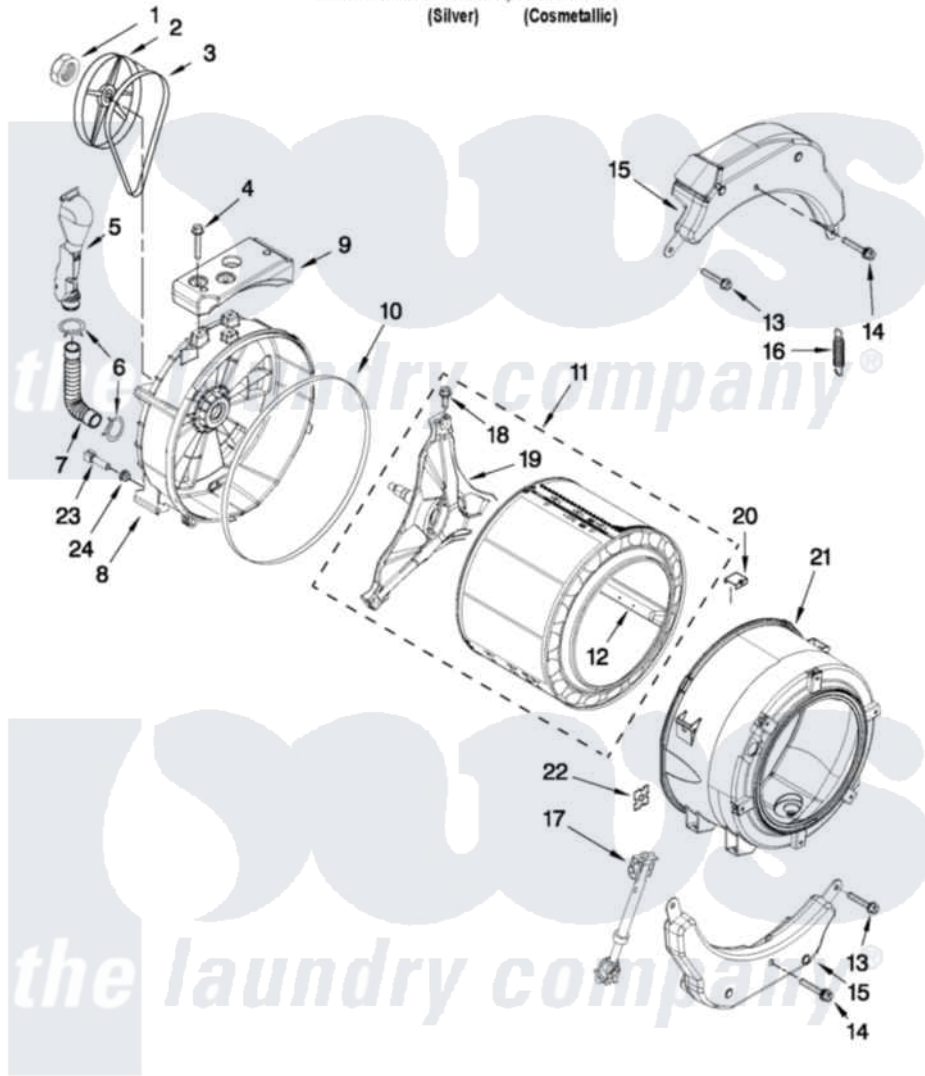

# Maytag MHWE251YG00 06 - TUB AND BASKET PARTS

## TUB AND BASKET PARTS

For Models: MHWE251YL00, MHWE251YG00  
(Silver) (Cosmetallic)

FOR ORDERING INFORMATION REFER TO PARTS PRICE LIST

W10411370

7

Maytag [Residential Maytag MHWE251YG00 Washer Parts](#) Parts Diagram 06 - TUB AND BASKET PARTS  
Click on the part number to view part

Item	Original Part Number	Replaced By	Status	Part Description
1	8533999	<a href="#">W10283361</a>		Nut, Pulley
2	<a href="#">8540088C</a>			Pulley
3	<a href="#">W10260319</a>			Belt, Drive
4	<a href="#">W10246531</a>			Screw, Rear Counterweight
5	<a href="#">W10142720</a>			Pipe, Ventilation
6	8540010	<a href="#">W10208156</a>		Clamp
7	<a href="#">8540019</a>			Hose, Exhaust
8	W10200751	<a href="#">W10285625</a>		Tub-Outer
9	<a href="#">W10200747</a>			Counterweight, Rear
10	8540090	<a href="#">W10111158</a>		Gasket
11	<a href="#">W10205253</a>			Basket, Complete
12	<a href="#">W10112972</a>			Baffle, Tub
13	W10094780	<a href="#">W10182109</a>		Screw-Kit
14	<a href="#">W10259288</a>			Bolt Assembly, Counterweight Center Hole
15	<a href="#">W10223198</a>			Counterweight, Front
16	W10010360	<a href="#">280159</a>		Spring

17	<a href="#">W10015830</a>		Shock Absorber
18	<a href="#">8540382</a>		Screw
19	<a href="#">W10202464</a>		Crosspiece Assembly
20	<a href="#">8540092</a>		Clamp, Tub
21	W10289875	<a href="#">W10313497</a>	Tub-Outer
22	8540072	<a href="#">8182512</a>	Nut, Push-In
23	W10176659	<a href="#">8181705</a>	Ntc
24	<a href="#">8540766</a>		Seal, Rubber