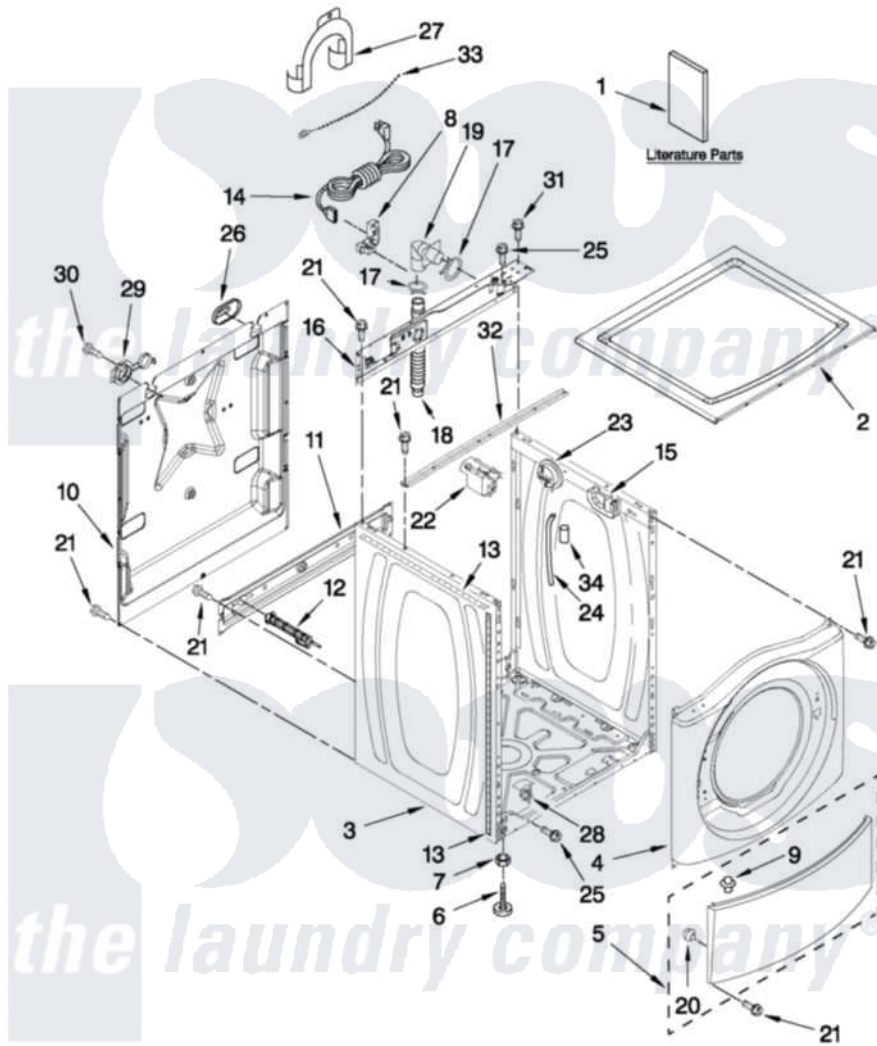

Maytag MHWE251YL00 01 - TOP AND CABINET PARTS

MAYTAG

TOP AND CABINET PARTS

For Models: MHWE251YL00, MHWE251YG00
(Silver) (Cosmetallic)

AUTOMATIC
WASHER

FOR ORDERING INFORMATION REFER TO PARTS PRICE LIST

6-11 Printed in U.S.A. (drd) (eeb)

1

Part No. W10411370 Rev. A

Maytag [Residential Maytag MHWE251YL00 Washer Parts](#) Parts Diagram 01 - TOP AND CABINET PARTS

[Click on the part number to view part](#)

Item	Original Part Number	Replaced By	Status	Part Description
1	W10408696		Not Available	INSTALLATION INSTRUCTIONS
"	W10394275		Not Available	USE & CARE GUIDE
"	W10385295		Not Available	TECH SHEET
"	W10404647		Not Available	ENERGY GUIDE
2	W10255320	W10303995		Top
"	W10373969			Top
3	W10410323			Cabinet
"	W10410322			Cabinet
4	W10326402			Panel, Front
"	W10373967			Panel, Front
5	W10254153			Toe Panel
"	W10373965			Toe Panel
6	W10245373			Foot, Leveling
7	3359452			Nut, Lock
8	W10110676	8182635		Strain Relief
9	8518891			Rivet

10	W10258341		Panel, Rear
11	W10189657		Brace, Transport
12	W10251449	W10285622	Bolt
13	8318396		Foam-Seal
14	W10205500	W10205499	Cord, Power
15	8540644		Bracket-Suspension Spring
16	W10299495		Brace, Rear
17	356138		Clamp, Hose
18	W10281257	8181737	Hose, Drain
19	W10003260	8181738	Connector, Hose Outlet
20	238614		Bumper And Isolation
21	W10015090	489442	Screw 3 2217757 Roller, Front
22	W10339736		Filter, Interference
23	W10239066		Switch, Pressure
24	8540294		Hose, Pressure Switch
25	8540479		Screw, Grounding
26	8540268		Cover, Transport
27	8540021	W10280024	U-Bend, Drain Hose
28	W10085220		Microswitch
29	8540728	8182699	Grommet, Cord Support
30	8540727	8182201	Screw, 3 X 8 mm
31	8540329		Screw, 8-18 X 7/16
32	8540721		Brace, Top
33	3347868	W10339879	Tie, Cable
34	2161302	2162499	Sleeve, Suction Line