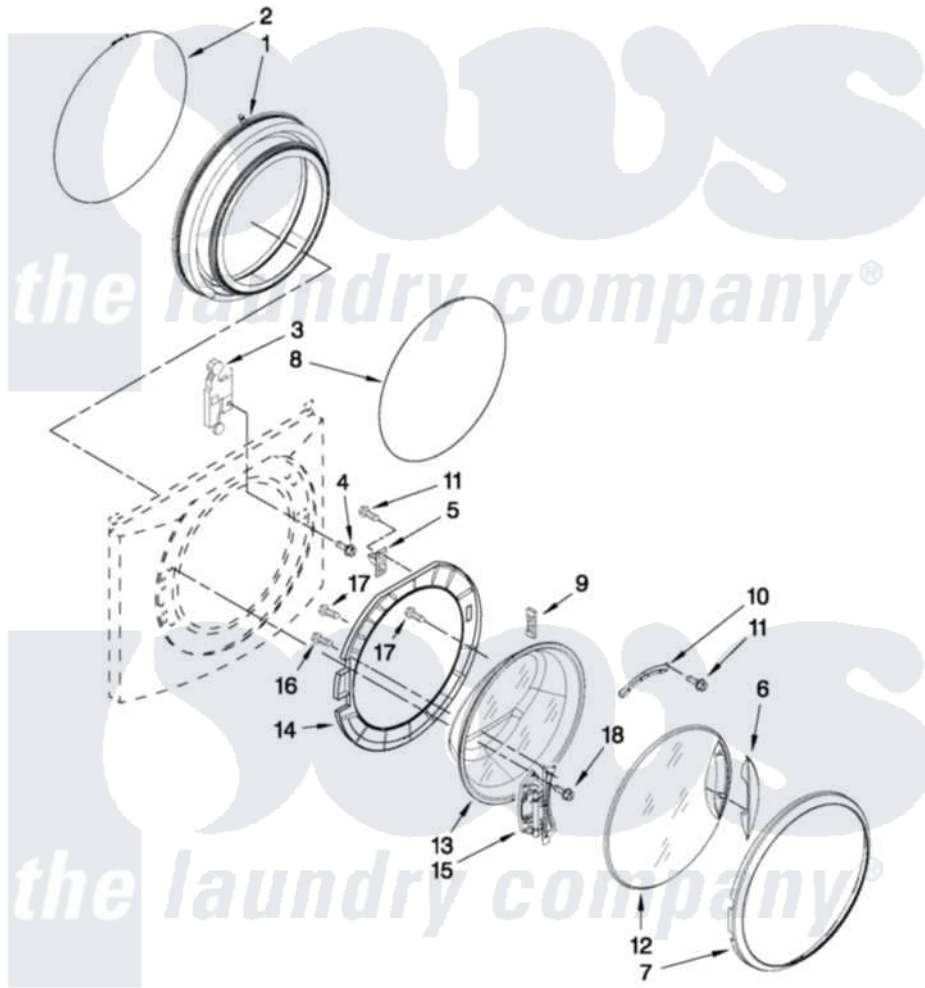

Maytag MHWE251YL00 02 - DOOR AND LATCH PARTS

DOOR AND LATCH PARTS

For Models: MHWE251YL00, MHWE251YG00
(Silver) (Cosmetallic)

W10411370

FOR ORDERING INFORMATION REFER TO PARTS PRICE LIST

3

Maytag [Residential Maytag MHWE251YL00 Washer Parts](#) Parts Diagram 02 - DOOR AND LATCH PARTS
Click on the part number to view part

Item	Original Part Number	Replaced By	Status	Part Description
1	W10290499	W10381562		Bellow
2	8540108			Clamp, Bellow To Tub
3	W10253483			Lock, Door
4	8540725			Screw
5	8540221	W10111148		Strike
6	W10082060			Handle, Door
7	W10079810			Trim Ring, Outer Door
8	W10217563			Clamp, Bellow To Front Panel
9	8540115			Clamp, Support
10	8540114			Clamp, Glass
11	8540513	8182214		Screw
12	W10354801			Frame, Door Front Assembly
13	W10205548	W10387885		Glass, Door
14	W10138523			Frame, Door Back Support
15	W10118967			Hinge, Door
16	8540284	8181660		Screw