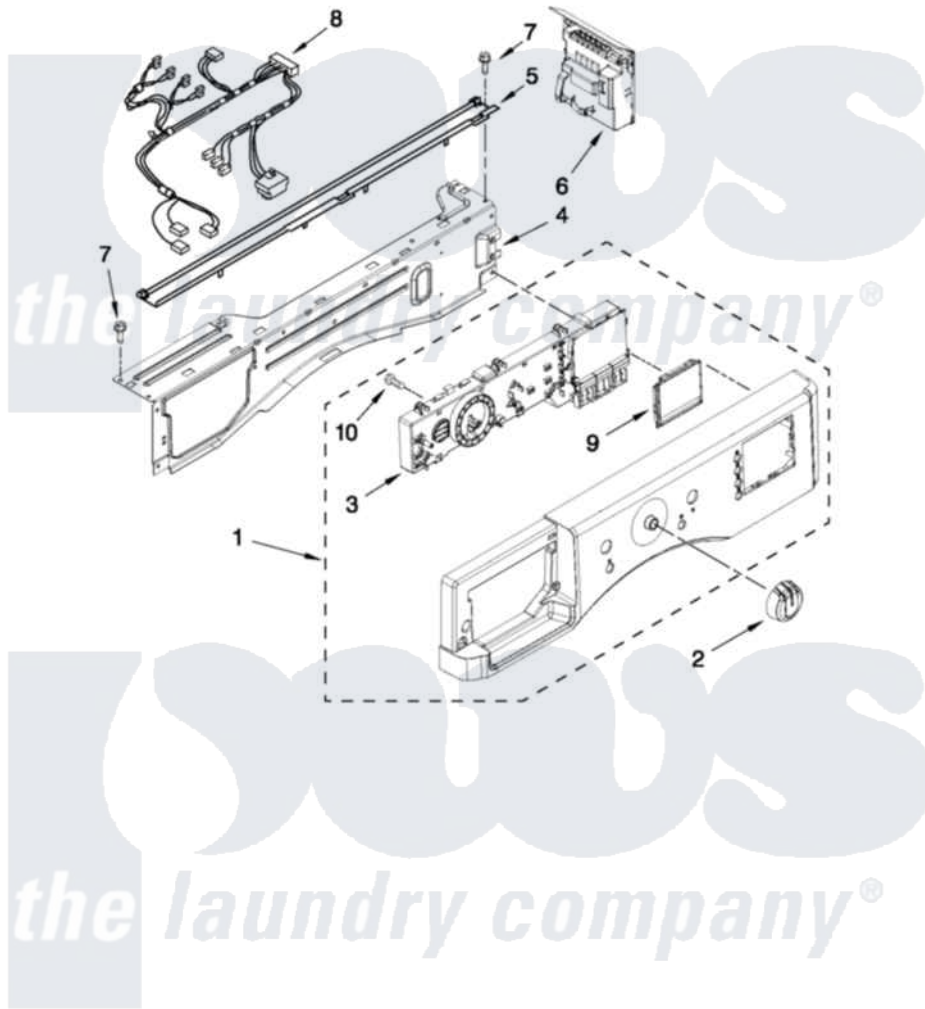

Maytag MHWE251YL00 03 - CONTROL PANEL PARTS

CONTROL PANEL PARTS

For Models: MHWE251YL00, MHWE251YG00
(Silver) (Cosmetallic)

FOR ORDERING INFORMATION REFER TO PARTS PRICE LIST

4

W10411370

Maytag [Residential Maytag MHWE251YL00 Washer Parts](#) Parts Diagram 03 - CONTROL PANEL PARTS
Click on the part number to view part

Item	Original Part Number	Replaced By	Status	Part Description
1	W10360638			Console
"	W10372882			Console
2	W10251384			Knob, Control
3	W10362704			User Interface
4	W10240776			Brace, Top Front
5	8540839			Channel, Water
6	W10373842	W10459454		Microcomputer, Machine Control
7	W10015090	489442		Screw 3 2217757 Roller, Front
8	W10323099			Harness, Main Wiring
9	W10215794			Window, Console Display
10	W10006580			Screw, M3-1.12 X12 Pn 6l Spl