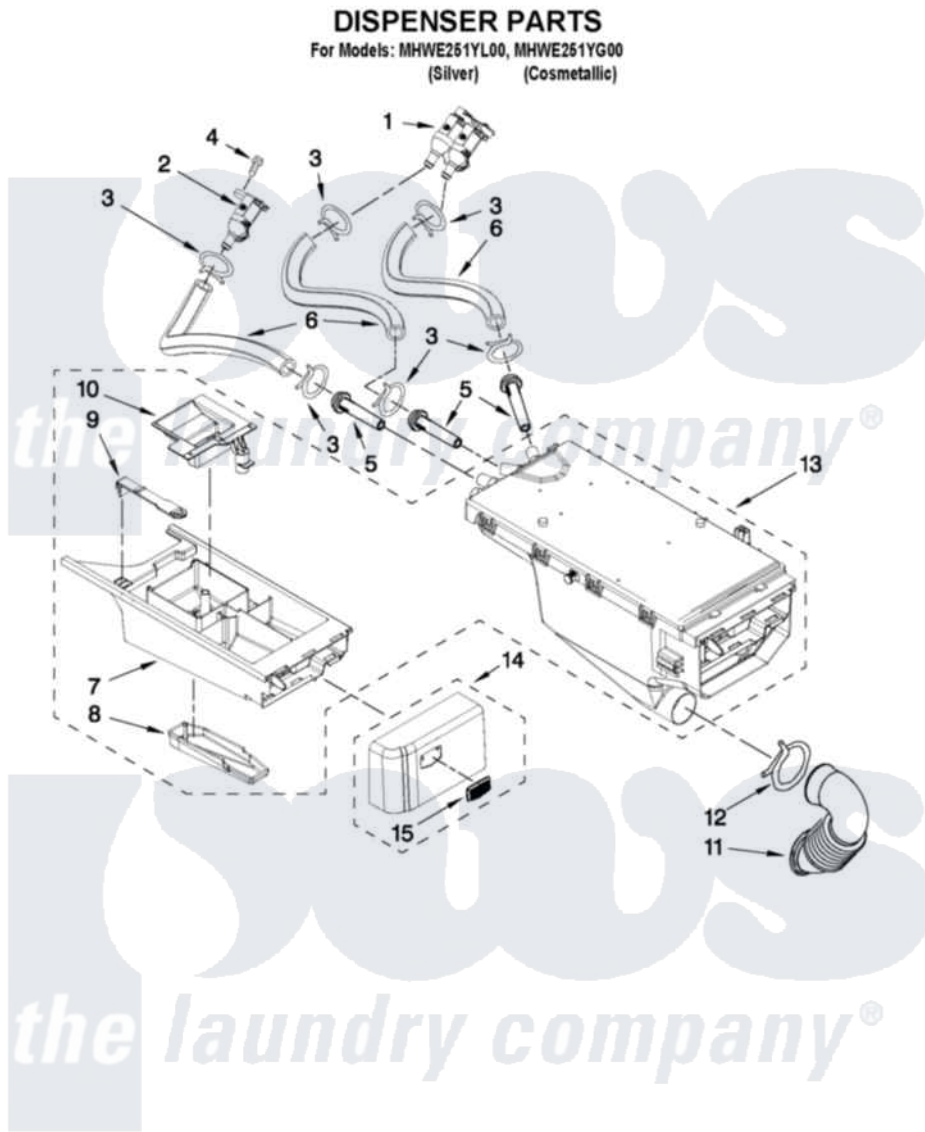

Maytag MHWE251YL00 04 - DISPENSER PARTS

W10411370

FOR ORDERING INFORMATION REFER TO PARTS PRICE LIST

5

Maytag [Residential Maytag MHWE251YL00 Washer Parts](#) Parts Diagram 04 - DISPENSER PARTS
Click on the part number to view part

Item	Original Part Number	Replaced By	Status	Part Description
1	W10212596			Valve, Water Inlet
2	W10212598			Valve, Water Inlet
3	370450	596669		Clamp, Manifold
4	8540513	8182214		Screw
5	8183181			Nozzle, Inlet
6	W10212611			Hose, Valve To Dispenser
7	8540402			Drawer, Detergent
8	8540399			Cover, Detergent Drawer
9	W10003170	8181721		Hook, Drawer
10	8540429			Siphon, Bleach/Softener
11	8540063			Hose, Dispenser To Tub
12	8281276			Clamp, Hose
13	W10399327			Dispenser, Complete
14	W10325710			Handle, Drawer
"	W10374121			Handle, Drawer
15	W10177245			Medallion