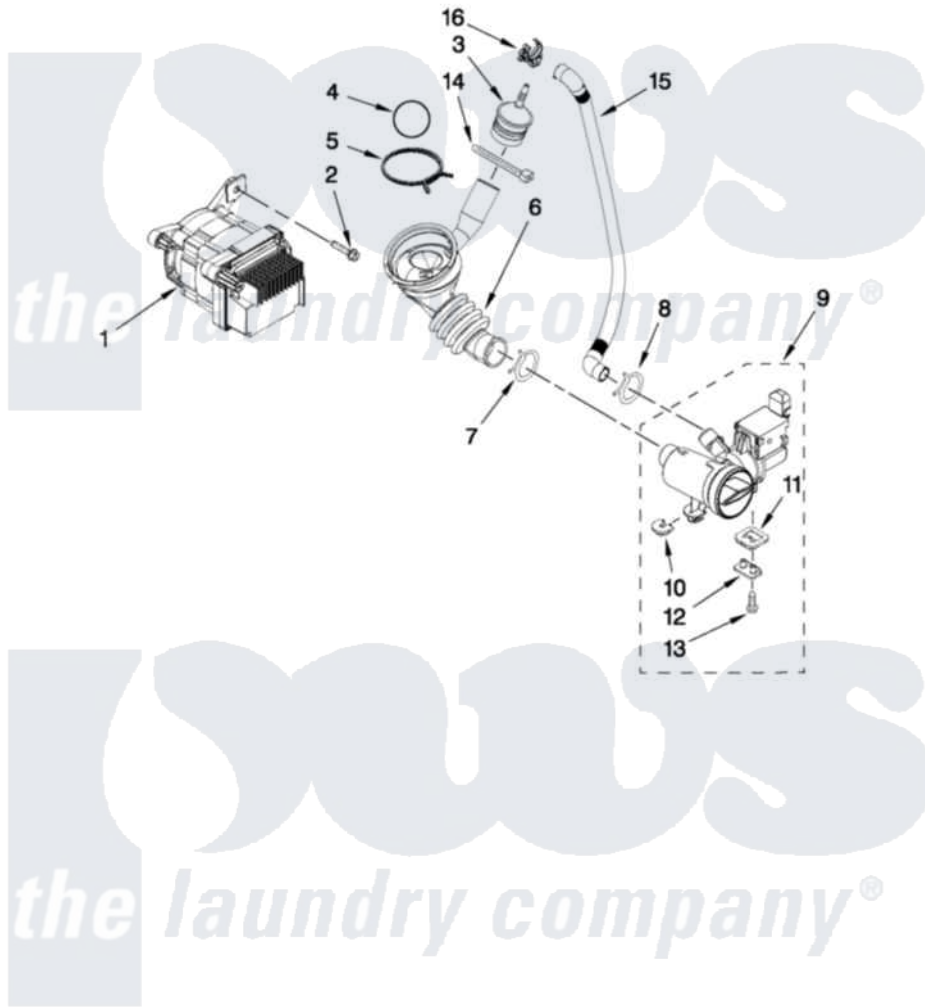

# Maytag MHWE251YL00 05 - PUMP AND MOTOR PARTS

## PUMP AND MOTOR PARTS

For Models: MHWE251YL00, MHWE251YG00  
(Silver) (Cosmetallic)

FOR ORDERING INFORMATION REFER TO PARTS PRICE LIST

6

W10411370

Maytag [Residential Maytag MHWE251YL00 Washer Parts](#) Parts Diagram 05 - PUMP AND MOTOR PARTS

[Click on the part number to view part](#)

Item	Original Part Number	Replaced By	Status	Part Description
1	<a href="#">W10315848</a>			Motor, Drive
2	<a href="#">8540134</a>			Bolt, Motor
3	<a href="#">W10405608</a>			Air Trap
4	<a href="#">8540013</a>			Ball
5	8181734	<a href="#">696392</a>		Hose Clamp
6	<a href="#">8540012</a>			Hose, Tub To Pump
7	370448	<a href="#">616099</a>		Clamp
8	W10245724	<a href="#">285655</a>		Clamp, Hose
9	<a href="#">W10130913</a>			Pump
10	<a href="#">W10034820</a>			Foot, Rubber
11	<a href="#">W10034830</a>			Foot, Rubber
12	<a href="#">8540033</a>			Cap, Right Foot
13	<a href="#">8533964</a>			Screw, 10-16 X 1.25
14	<a href="#">2262071</a>			Cable Tie
15	<a href="#">W10272563</a>			Hose, Drain- Inner
16	W10003290	<a href="#">8182209</a>		Retainer, Drain Hose