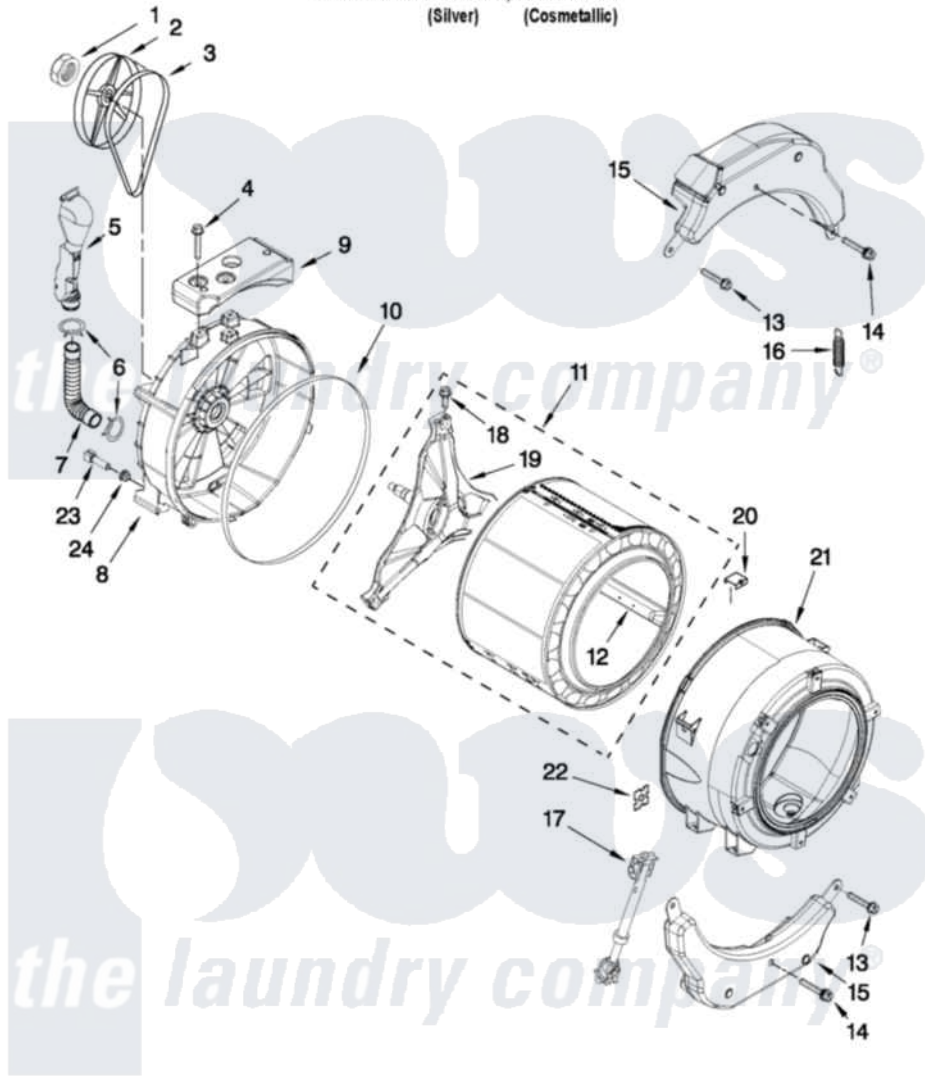

Maytag MHWE251YL00 06 - TUB AND BASKET PARTS

TUB AND BASKET PARTS

For Models: MHWE251YL00, MHWE251YG00
(Silver) (Cosmetallic)

FOR ORDERING INFORMATION REFER TO PARTS PRICE LIST

W10411370

7

Maytag Residential Maytag MHWE251YL00 Washer Parts Parts Diagram 06 - TUB AND BASKET PARTS
Click on the part number to view part

Item	Original Part Number	Replaced By	Status	Part Description
1	8533999	W10283361		Nut, Pulley
2	8540088C			Pulley
3	W10260319			Belt, Drive
4	W10246531			Screw, Rear Counterweight
5	W10142720			Pipe, Ventilation
6	8540010	W10208156		Clamp
7	8540019			Hose, Exhaust
8	W10200751	W10285625		Tub-Outer
9	W10200747			Counterweight, Rear
10	8540090	W10111158		Gasket
11	W10205253			Basket, Complete
12	W10112972			Baffle, Tub
13	W10094780	W10182109		Screw-Kit
14	W10259288			Bolt Assembly, Counterweight Center Hole
15	W10223198			Counterweight, Front
16	W10010360	280159		Spring

17	W10015830		Shock Absorber
18	8540382		Screw
19	W10202464		Crosspiece Assembly
20	8540092		Clamp, Tub
21	W10289875	W10313497	Tub-Outer
22	8540072	8182512	Nut, Push-In
23	W10176659	8181705	Ntc
24	8540766		Seal, Rubber