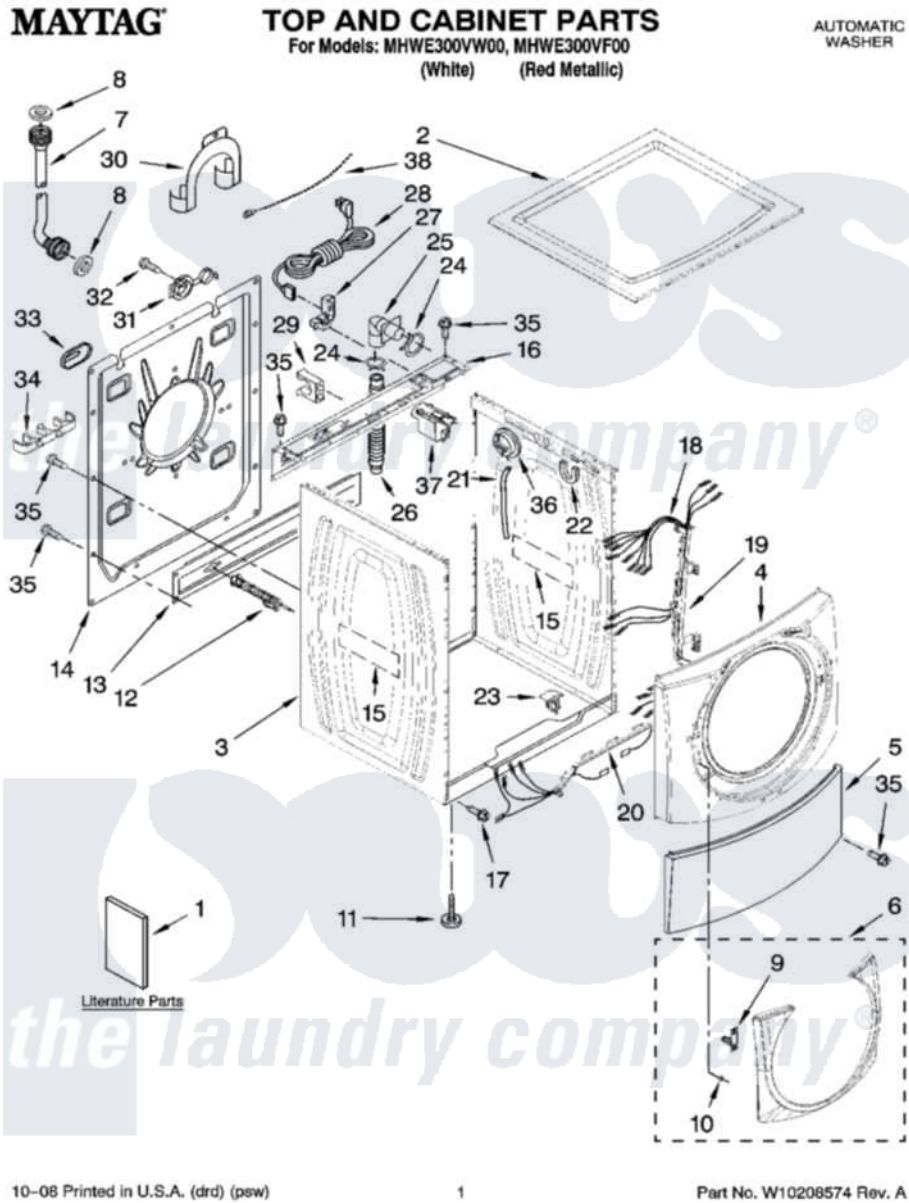

Maytag MHWE300VF00 01 - TOP AND CABINET PARTS

Maytag [Residential Maytag MHWE300VF00 Washer Parts](#) Parts Diagram 01 - TOP AND CABINET PARTS
Click on the part number to view part

Item	Original Part Number	Replaced By	Status	Part Description
1	W10157503			Use And Care Guide
"	W10177425			Tech Sheet
"	W10157501		Not Available	Energy Guide
2	W10003900			Top
"	W10176926			Top
3	W10171708			Cabinet
"	W10176849			Cabinet
4	W10157475	W10015590		Panel
"	W10176905	W10240382		Panel
5	W10003640	8181643		Toe Panel
"	W10176919			Toe Panel
6	W10182998			Ring, Trim
"	W10190645	W10294305		Ring-Term
7	8571377	89503		Hose-Inlet
"	8571378	89503		Hose-Inlet
8	16123			Washer Inlet-Hose Miscellaneous Parts Must be

			Ordered Separately.
9	W10112671		Clip
10	W10029650	8183210	Clip, Trim
11	W10064810		Foot, Leveling
12	W10003340	W10289554A	Bolt
"	W10003350	W10289554A	Bolt
13	W10003040		Brace, Transport
14	W10003030		Panel, Rear
15	3976348		Absorber, Sound
16	W10110677		Brace, Rear
17	8540479		Screw, Grounding
18	W10192665	W10221768	Harns-Wire
19	W10216383		Channel, Harness
20	W10168549		Channel, Harness
21	W10004260		Hose, Pressure Switch
22	W10008890	8181763	Bracket, Spring
23	8540210	W10085220	Microswitch
24	356138		Clamp, Hose
25	W10003260	8181738	Connector, Hose Outlet
26	W10003280	8181737	Hose, Drain
27	W10110676	8182635	Strain Relief
28	W10110674	8183009	Cord, Power
29	W10022290	8182702	Clip, Outer Hose Holder
30	8540021	W10280024	U-Bend, Drain Hose
31	8540728	8182699	Grommet, Cord Support
32	8540727	8182201	Screw, 3 X 8 mm
33	8540268		Cover, Transport
34	W10003270	8182701	Clip, Outer Hose Holder
35	W10015090	489442	Screw 3 2217757 Roller, Front
36	W10163982		Switch, Pressure
37	8540230	W10339736	Filter, Interference
38	3347868	W10339879	Tie, Cable