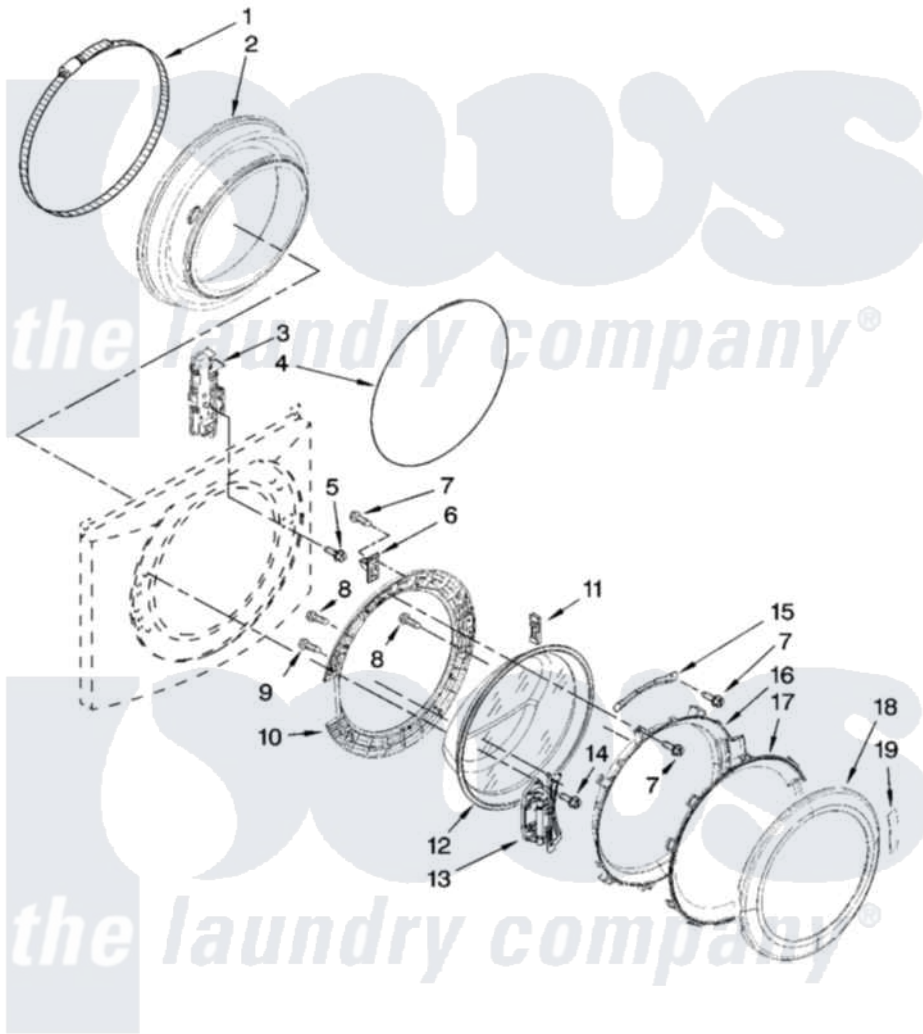

Maytag MHWE300VF00 02 - DOOR AND LATCH PARTS

DOOR AND LATCH PARTS

For Models: MHWE300VW00, MHWE300VF00
(White) (Red Metallic)

W10208574

3

Maytag [Residential Maytag MHWE300VF00 Washer Parts](#) Parts Diagram 02 - DOOR AND LATCH PARTS
Click on the part number to view part

Item	Original Part Number	Replaced By	Status	Part Description
1	8182210			Clamp, Bellow
2	W10003800	8182119		Bellow
3	8540772	W10253483		Lock, Door
4	W10003490	8182211		Clamp, Bellow To Front Panel
5	8540725			Screw
6	W10003390	W10217552		Hook, Door
7	8540513	8182214		Screw
8	8540282	8181661		Screw, Actuator
9	8540284	8181660		Screw
10	W10003370	8183195		Frame, Door Back Support
11	W10003430	W10128586		Clamp, Glass Support
12	W10135912	8181655		Glass, Door
13	W10200695	8183202		Hinge, Door
14	W10015090	489442		Screw 3 2217757 Roller, Front
15	W10003440	W10295703		Clamp, Glass
16	W10005220	8183256		Frame, Door Front Support

17 [W10153278](#)

Screen, Door

18 [W10193430](#)

Trim Ring, Outer Door

19 W10153281

[W10121607](#)

Pad, Door Handle