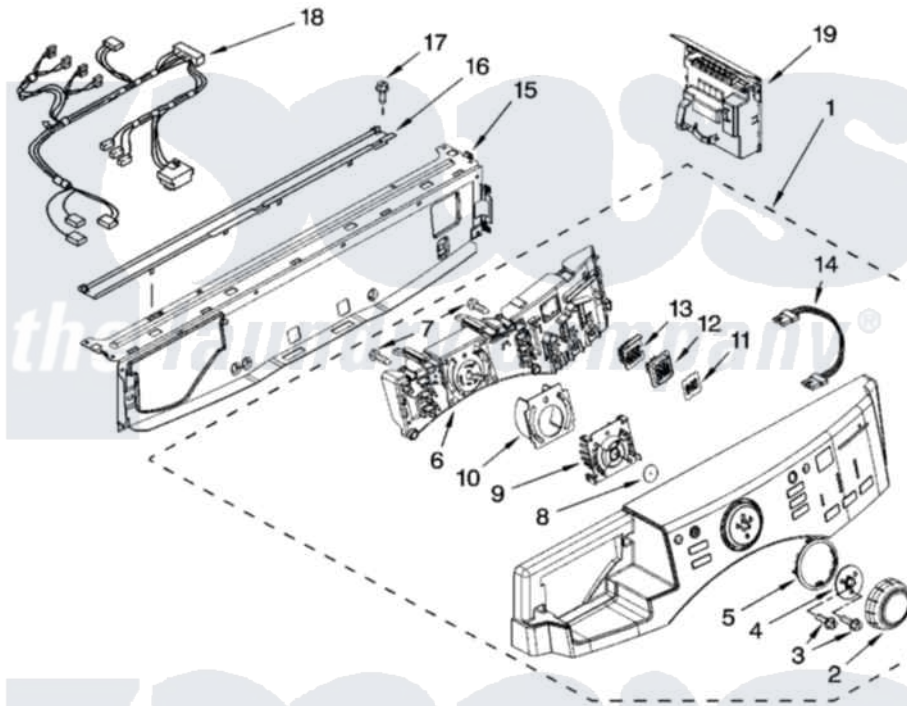

Maytag MHWE300VF00 03 - CONTROL PANEL PARTS

CONTROL PANEL PARTS

For Models: MHWE300VW00, MHWE300VF00
(White) (Red Metallic)

Maytag [Residential Maytag MHWE300VF00 Washer Parts](#) Parts Diagram 03 - CONTROL PANEL PARTS
Click on the part number to view part

Item	Original Part Number	Replaced By	Status	Part Description
1	W10176626			Panel, Control
"	W10176641	W10294299		Console
2	W10164576			Knob, Assembly
3	8540513	8182214		Screw
4	W10172298			Bushing, Knob
5	W10164567			Cycle, Light Guide
6	W10164540			User Interface,
7	8540282	8181661		Screw, Actuator
8	8572039			Seal, User Interface
9	W10170293			Guide, Light Cycle Internal
10	W10170295			Frame-Light Guide
11	W10171504			Foil-Display
12	W10164578			Guide, Light
13	W10171502			Fram-Light
14	W10067000			Harness, Wiring
15	W10059240			Brace, Front Top

16	W10003700	8183204	Channel, Water
17	W10015090	489442	Screw 3 2217757 Roller, Front
18	W10159723	W10204695	Harns-Wire
19	W10157481		Microcomputer, Machine Control