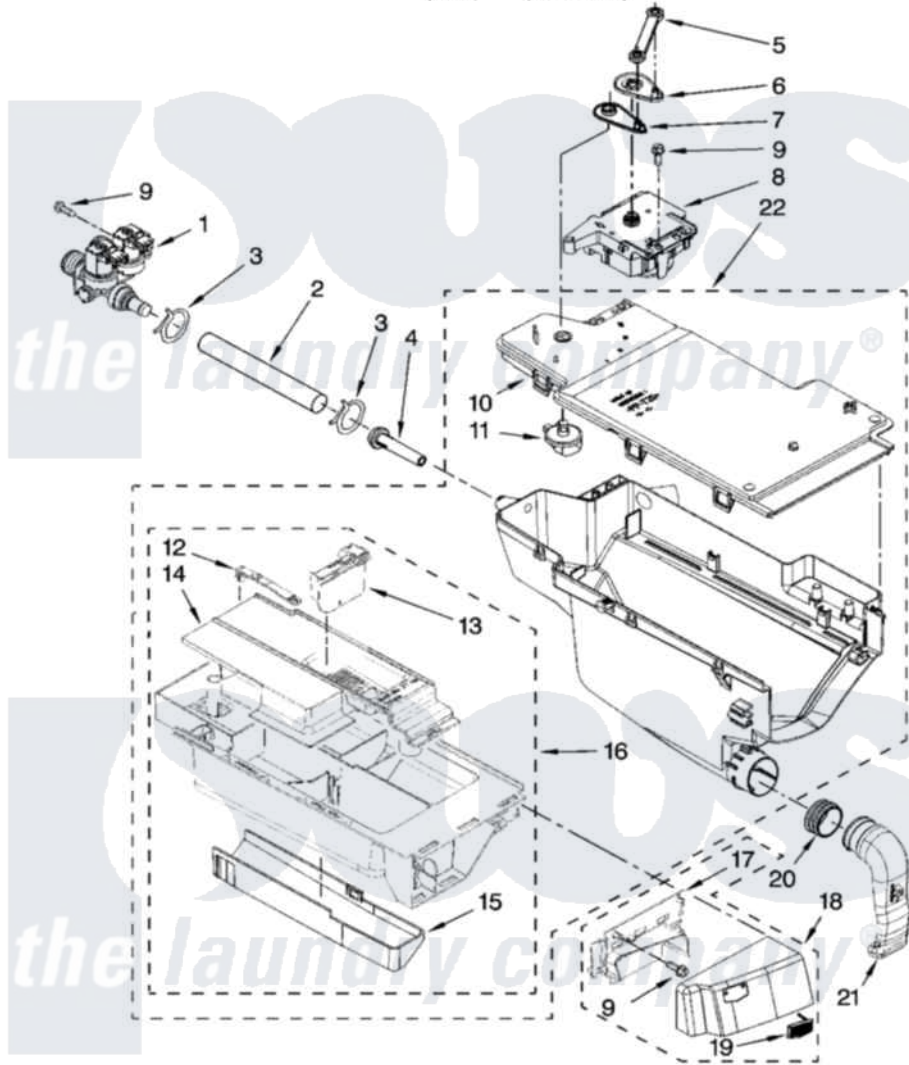

# Maytag MHWE300VF00 04 - DISPENSER PARTS

## DISPENSER PARTS

For Models: MHWE300VW00, MHWE300VF00  
(White) (Red Metallic)

W10208574

5

Maytag [Residential Maytag MHWE300VF00 Washer Parts](#) Parts Diagram 04 - DISPENSER PARTS  
Click on the part number to view part

Item	Original Part Number	Replaced By	Status	Part Description
1	<a href="#">8540751</a>			Valve, Water Inlet
2	<a href="#">8540065</a>			Hose, Valve To Dispenser
3	370450	<a href="#">596669</a>		Clamp, Manifold
4	8540042	<a href="#">8183181</a>		Nozzle, Inlet
5	W10003830	<a href="#">8183183</a>		Lever, Water Distribution
6	W10003190	<a href="#">8183184</a>		Cam, Actuator
7	W10003180	<a href="#">W10161052</a>		Lever, Water Distribution
8	W10163975	<a href="#">W10352973</a>		Actuator
9	8540282	<a href="#">8181661</a>		Screw, Actuator
10	W10005080	<a href="#">W10164400</a>		Plate, Distribution
11	W10003110	<a href="#">8181712</a>		Nozzle, Distribution
12	W10003170	<a href="#">8181721</a>		Hook, Drawer
13	W10015200	<a href="#">W10121596</a>		Separator, With Selection Slider
14	W10003150	<a href="#">W10121598</a>		Syphon, Bleach/Softener
15	W10003140	<a href="#">8183179</a>		Cover, Detergent Drawer
16	W10015190	<a href="#">8183173</a>		Drawer, Detergent

17	<a href="#">W10153277</a>		Bracket, Handle Fixation
"	<a href="#">W10190550</a>		Bracket, Handle Fixation
18	<a href="#">W10189238</a>		Handle, Drawer
"	W10189239	<a href="#">W10294302</a>	Handle
19	<a href="#">W10177245</a>		Medallion
20	W10003360	<a href="#">8181747</a>	Seal
21	W10005300	<a href="#">8181718</a>	Tube, Dispenser To Bellow
22	W10074160	<a href="#">W10157886</a>	Dispenser, Complete