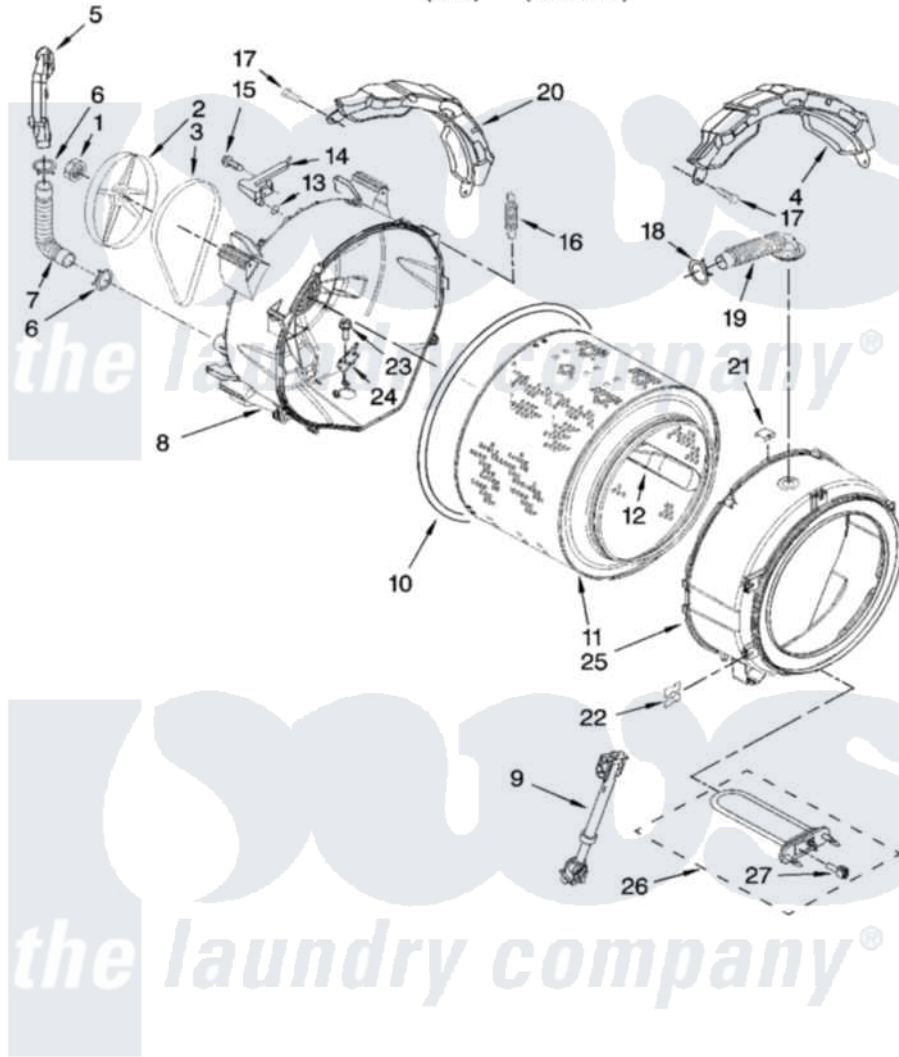

Maytag MHWE300VF00 05 - TUB AND BASKET PARTS

TUB AND BASKET PARTS

For Models: MHWE300VW00, MHWE300VF00
(White) (Red Metallic)

W10208574

7

Maytag [Residential Maytag MHWE300VF00 Washer Parts](#) Parts Diagram 05 - TUB AND BASKET PARTS
Click on the part number to view part

Item	Original Part Number	Replaced By	Status	Part Description
1	8533999	W10283361		Nut, Pulley
2	W10003730	8182650		Pulley
3	W10116215	W10388418		Belt
4	W10008880			Counterweight, Front
5	W10003500			Pipe, Ventilation
6	8540010	W10208156		Clamp
7	W10004330	8181743		Hose, Exhaust
8	W10004170	280232		Tub-Outer
9	W10015830			Shock Absorber
10	W10036350			Gasket, Tub
11	W10040480			Basket, Complete
12	W10002770	W10200794		Baffle, Tub
13	W10004270	W10250553		O-Ring, Air Trap
14	W10003600	8181731		Airtrap
15	8540513	8182214		Screw
16	W10127411	8182814		Spring, Suspension

17	W10094780	W10182109	Screw-Kit
18	3363365		Clamp, Hose
19	8540015		Hose, Exhaust
20	W10008870		Counterweight, Rear
21	8540092		Clamp, Tub
22	8540072	8182512	Nut, Push-In
23	8540880	8182214	Screw
24	W10015240	W10250558	Bracket, Heater Support
25	W10004180	280238	Tub-Outer
26	W10155115	8182666	Element, Heating
27	8540226	8181705	Ntc