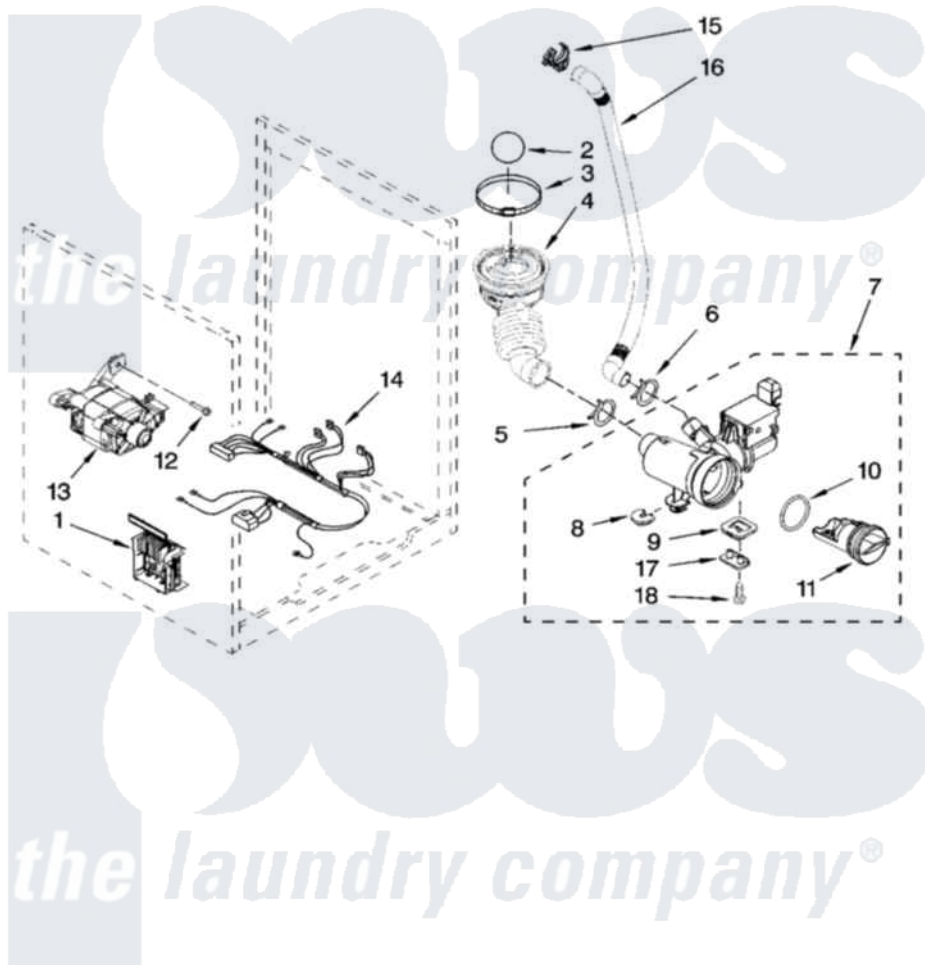

Maytag MHWE300VF00 06 - PUMP AND MOTOR PARTS, OPTIONAL PARTS (NOT INCLUDED)

PUMP AND MOTOR PARTS

For Models: MHWE300VW00, MHWE300VF00
(White) (Red Metallic)

W10208574

9

Maytag [Residential Maytag MHWE300VF00 Washer Parts](#) Parts Diagram 06 - PUMP AND MOTOR PARTS, OPTIONAL PARTS (NOT INCLUDED)
Click on the part number to view part

Item	Original Part Number	Replaced By	Status	Part Description
1	W10015480	W10384846		Motor Control Unit
2	W10003330	W10121657		Ball
3	8540008			Clamp
4	W10003240	8181732		Hose, Tub To Pump
5	370448	616099		Clamp
6	356138			Clamp, Hose
7	W10117829	W10130913		Pump
8	W10034820			Foot, Rubber
9	W10034830			Foot, Rubber
10	8540025	W10130913		Pump
11	8540996	W10130913		Pump
12	8540134			Bolt, Motor
13	W10140583			Motor, Drive
14	W10004420	W10186674		Harness, Motor
15	W10003290	8182209		Retainer, Drain Hose

16	W10003250		Hose, Drain-Inner
17	8540033		Cap, Right Foot
18	8533964		Screw, 10-16 X 1.25
NI	72017		Paint, Touch-Up
"	W10218247		Paint, Pressurized Spray
"	BLANK	Not Available	ACCESSORY PARTS
"	285863		Water System Parts
"	4396899	8212452	Guard-Rear
"	38005	8541503	Kit, Stack Assembly
"	W10135699		Affresh Odor Remover