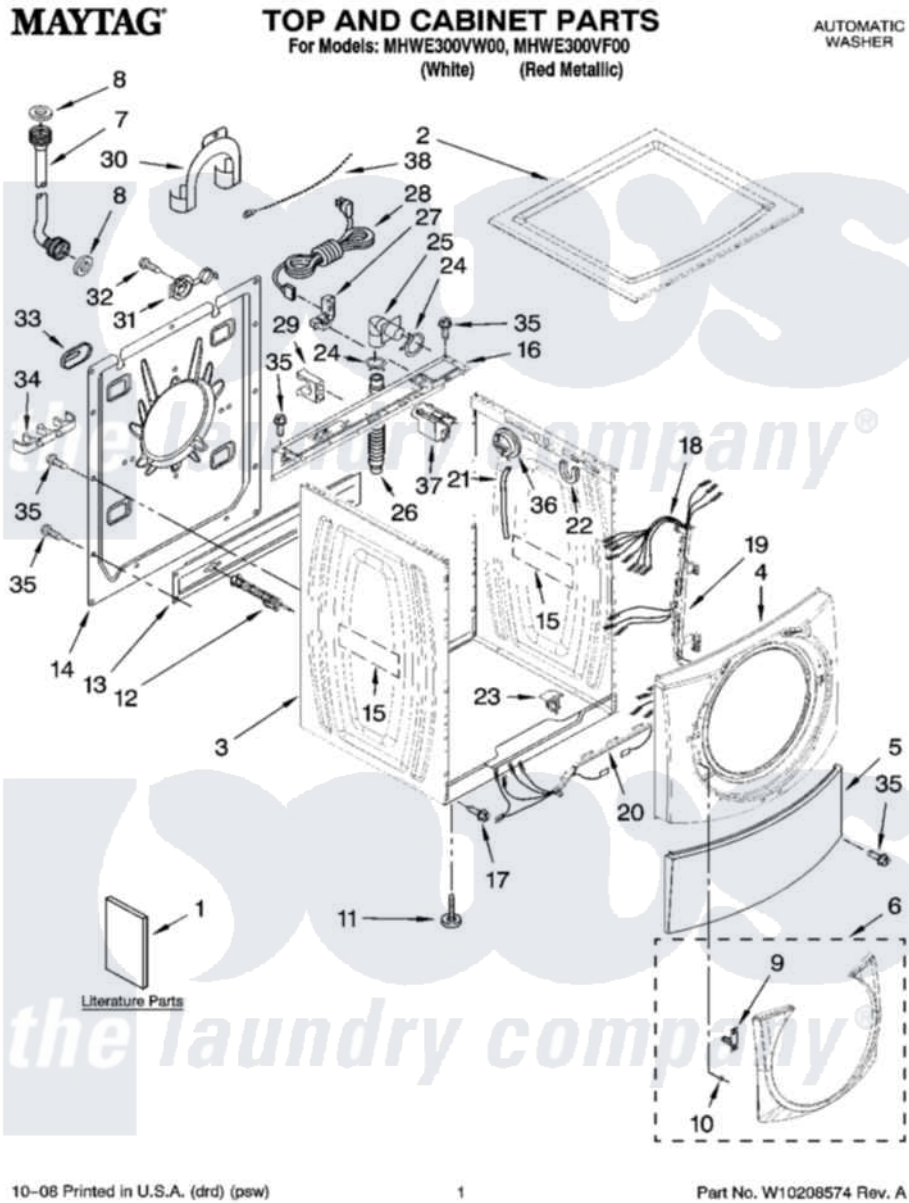

Maytag MHWE300VW00 01 - TOP AND CABINET PARTS

Maytag [Residential Maytag MHWE300VW00 Washer Parts](#) Parts Diagram 01 - TOP AND CABINET PARTS
 Click on the part number to view part

| Item | Original Part Number | Replaced By | Status | Part Description |
|------|---------------------------|---------------------------|---------------|--|
| 1 | W10157503 | | | Use And Care Guide |
| " | W10177425 | | | Tech Sheet |
| " | W10157501 | | Not Available | Energy Guide |
| 2 | W10003900 | | | Top |
| " | W10176926 | | | Top |
| 3 | W10171708 | | | Cabinet |
| " | W10176849 | | | Cabinet |
| 4 | W10157475 | W10015590 | | Panel |
| " | W10176905 | W10240382 | | Panel |
| 5 | W10003640 | 8181643 | | Toe Panel |
| " | W10176919 | | | Toe Panel |
| 6 | W10182998 | | | Ring, Trim |
| " | W10190645 | W10294305 | | Ring-Term |
| 7 | 8571377 | 89503 | | Hose-Inlet |
| " | 8571378 | 89503 | | Hose-Inlet |
| 8 | 16123 | | | Washer Inlet-Hose Miscellaneous Parts Must be |