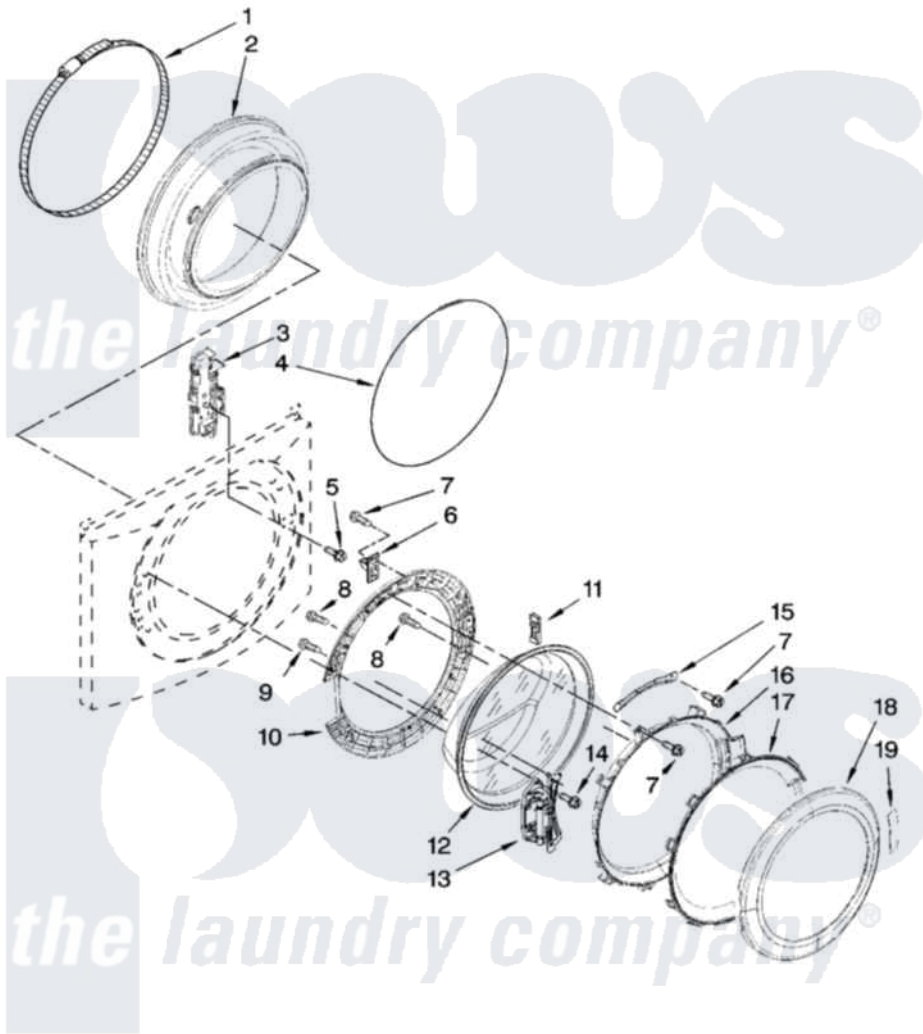

Maytag MHWE300VW00 02 - DOOR AND LATCH PARTS

DOOR AND LATCH PARTS

For Models: MHWE300VW00, MHWE300VF00
(White) (Red Metallic)

W10208574

3

Maytag [Residential Maytag MHWE300VW00 Washer Parts](#) Parts Diagram 02 - DOOR AND LATCH PARTS
Click on the part number to view part

| Item | Original Part Number | Replaced By | Status | Part Description |
|------|-------------------------|---------------------------|--------|-------------------------------|
| 1 | 8182210 | | | Clamp, Bellow |
| 2 | W10003800 | 8182119 | | Bellow |
| 3 | 8540772 | W10253483 | | Lock, Door |
| 4 | W10003490 | 8182211 | | Clamp, Bellow To Front Panel |
| 5 | 8540725 | | | Screw |
| 6 | W10003390 | W10217552 | | Hook, Door |
| 7 | 8540513 | 8182214 | | Screw |
| 8 | 8540282 | 8181661 | | Screw, Actuator |
| 9 | 8540284 | 8181660 | | Screw |
| 10 | W10003370 | 8183195 | | Frame, Door Back Support |
| 11 | W10003430 | W10128586 | | Clamp, Glass Support |
| 12 | W10135912 | 8181655 | | Glass, Door |
| 13 | W10200695 | 8183202 | | Hinge, Door |
| 14 | W10015090 | 489442 | | Screw 3 2217757 Roller, Front |
| 15 | W10003440 | W10295703 | | Clamp, Glass |
| 16 | W10005220 | 8183256 | | Frame, Door Front Support |

17 [W10153278](#)

Screen, Door

18 [W10193430](#)

Trim Ring, Outer Door

19 W10153281

[W10121607](#)

Pad, Door Handle