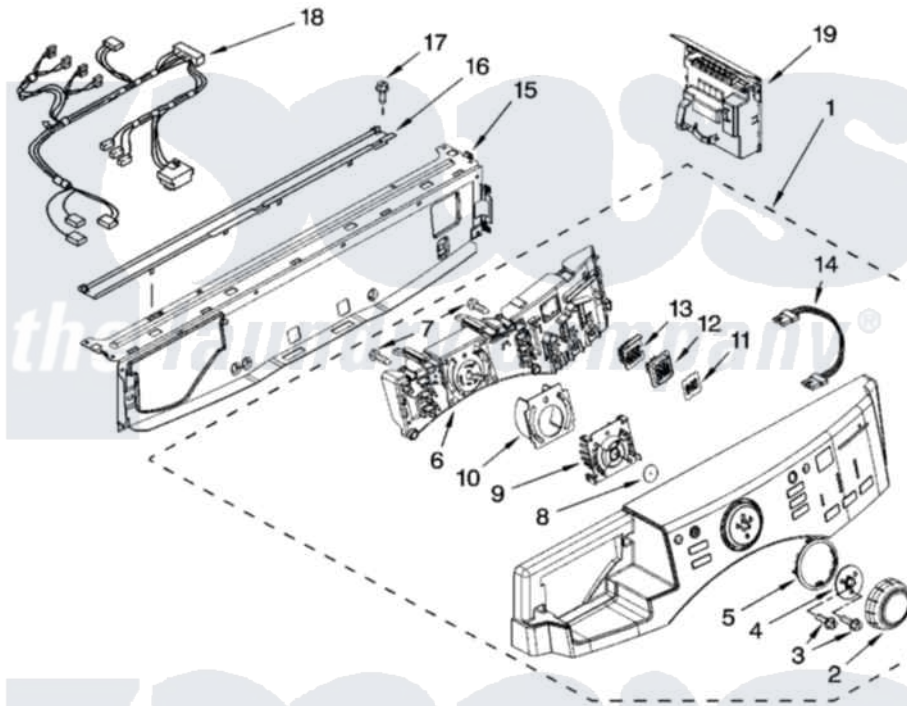

# Maytag MHWE300VW00 03 - CONTROL PANEL PARTS

## CONTROL PANEL PARTS

For Models: MHWE300VW00, MHWE300VF00  
(White) (Red Metallic)

Maytag Residential Maytag MHWE300VW00 Washer Parts Parts Diagram 03 - CONTROL PANEL PARTS  
Click on the part number to view part

Item	Original Part Number	Replaced By	Status	Part Description
1	<a href="#">W10176626</a>			Panel, Control
"	W10176641	<a href="#">W10294299</a>		Console
2	<a href="#">W10164576</a>			Knob, Assembly
3	8540513	<a href="#">8182214</a>		Screw
4	<a href="#">W10172298</a>			Bushing, Knob
5	<a href="#">W10164567</a>			Cycle, Light Guide
6	<a href="#">W10164540</a>			User Interface,
7	8540282	<a href="#">8181661</a>		Screw, Actuator
8	<a href="#">8572039</a>			Seal, User Interface
9	<a href="#">W10170293</a>			Guide, Light Cycle Internal
10	<a href="#">W10170295</a>			Frame-Light Guide
11	<a href="#">W10171504</a>			Foil-Display
12	<a href="#">W10164578</a>			Guide, Light
13	<a href="#">W10171502</a>			Fram-Light
14	<a href="#">W10067000</a>			Harness, Wiring
15	<a href="#">W10059240</a>			Brace, Front Top

16	W10003700	<a href="#">8183204</a>	Channel, Water
17	W10015090	<a href="#">489442</a>	Screw 3 2217757 Roller, Front
18	W10159723	<a href="#">W10204695</a>	Harns-Wire
19	<a href="#">W10157481</a>		Microcomputer, Machine Control