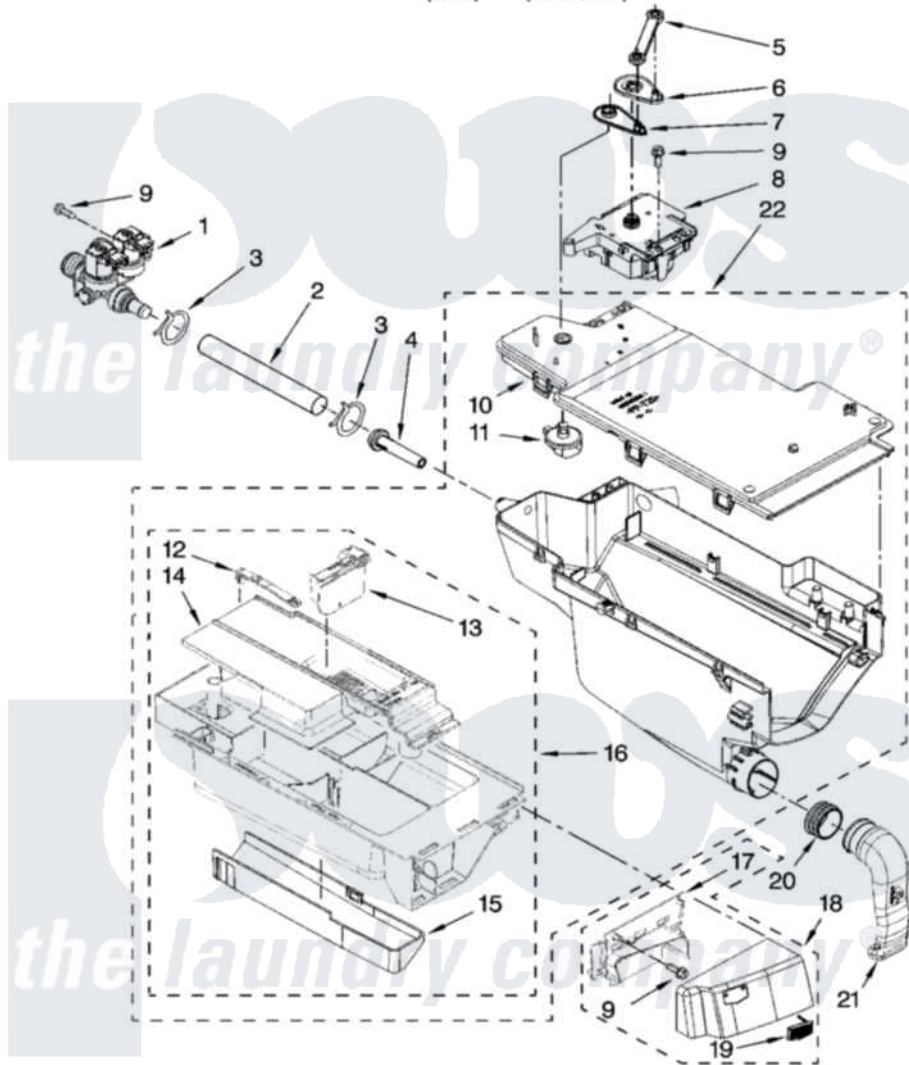

# Maytag MHWE300VW00 04 - DISPENSER PARTS

## DISPENSER PARTS

For Models: MHWE300VW00, MHWE300VF00  
(White) (Red Metallic)

W10208574

5

Maytag [Residential Maytag MHWE300VW00 Washer Parts](#) Parts Diagram 04 - DISPENSER PARTS  
Click on the part number to view part

Item	Original Part Number	Replaced By	Status	Part Description
1	<a href="#">8540751</a>			Valve, Water Inlet
2	<a href="#">8540065</a>			Hose, Valve To Dispenser
3	370450	<a href="#">596669</a>		Clamp, Manifold
4	8540042	<a href="#">8183181</a>		Nozzle, Inlet
5	W10003830	<a href="#">8183183</a>		Lever, Water Distribution
6	W10003190	<a href="#">8183184</a>		Cam, Actuator
7	W10003180	<a href="#">W10161052</a>		Lever, Water Distribution
8	W10163975	<a href="#">W10352973</a>		Actuator
9	8540282	<a href="#">8181661</a>		Screw, Actuator
10	W10005080	<a href="#">W10164400</a>		Plate, Distribution
11	W10003110	<a href="#">8181712</a>		Nozzle, Distribution
12	W10003170	<a href="#">8181721</a>		Hook, Drawer
13	W10015200	<a href="#">W10121596</a>		Separator, With Selection Slider
14	W10003150	<a href="#">W10121598</a>		Syphon, Bleach/Softener
15	W10003140	<a href="#">8183179</a>		Cover, Detergent Drawer
16	W10015190	<a href="#">8183173</a>		Drawer, Detergent

17	<a href="#">W10153277</a>		Bracket, Handle Fixation
"	<a href="#">W10190550</a>		Bracket, Handle Fixation
18	<a href="#">W10189238</a>		Handle, Drawer
"	W10189239	<a href="#">W10294302</a>	Handle
19	<a href="#">W10177245</a>		Medallion
20	W10003360	<a href="#">8181747</a>	Seal
21	W10005300	<a href="#">8181718</a>	Tube, Dispenser To Bellow
22	W10074160	<a href="#">W10157886</a>	Dispenser, Complete