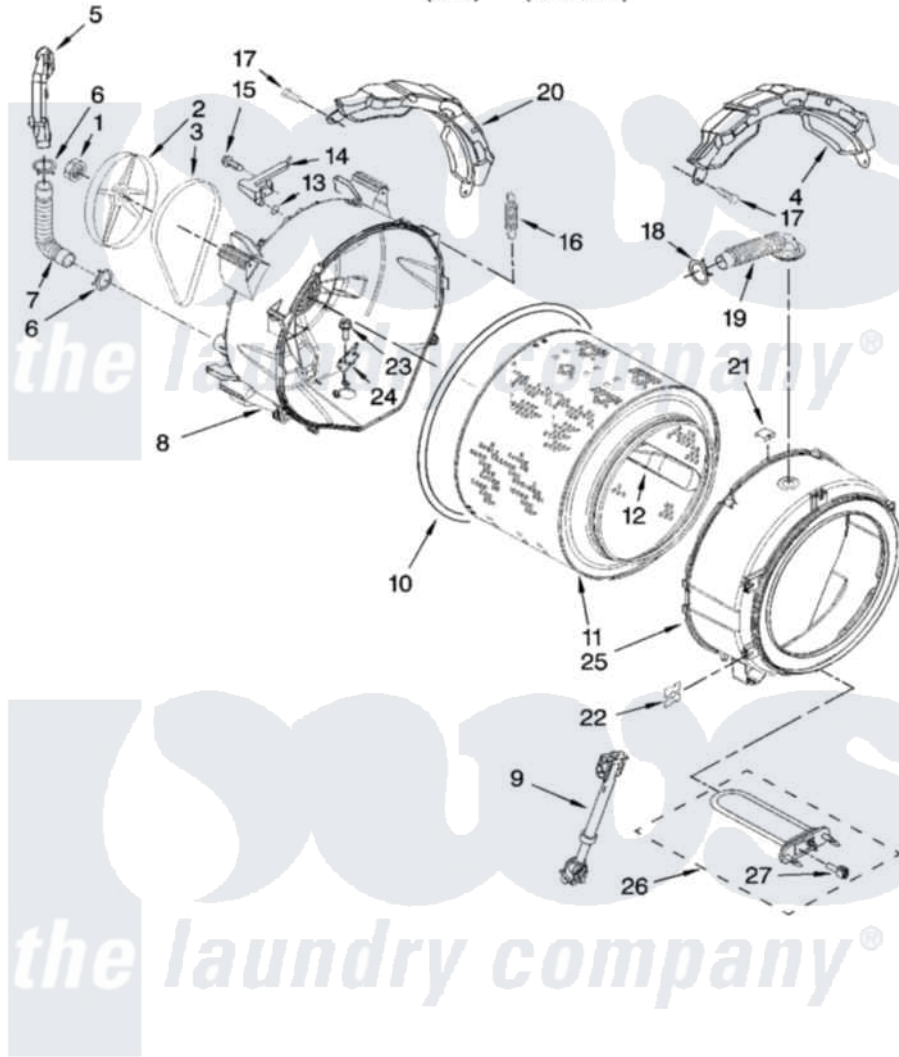

Maytag MHWE300VW00 05 - TUB AND BASKET PARTS

TUB AND BASKET PARTS

For Models: MHWE300VW00, MHWE300VF00
(White) (Red Metallic)

W10208574

7

Maytag [Residential Maytag MHWE300VW00 Washer Parts](#) Parts Diagram 05 - TUB AND BASKET PARTS
Click on the part number to view part

Item	Original Part Number	Replaced By	Status	Part Description
1	8533999	W10283361		Nut, Pulley
2	W10003730	8182650		Pulley
3	W10116215	W10388418		Belt
4	W10008880			Counterweight, Front
5	W10003500			Pipe, Ventilation
6	8540010	W10208156		Clamp
7	W10004330	8181743		Hose, Exhaust
8	W10004170	280232		Tub-Outer
9	W10015830			Shock Absorber
10	W10036350			Gasket, Tub
11	W10040480			Basket, Complete
12	W10002770	W10200794		Baffle, Tub
13	W10004270	W10250553		O-Ring, Air Trap
14	W10003600	8181731		Airtrap
15	8540513	8182214		Screw
16	W10127411	8182814		Spring, Suspension

17	W10094780	W10182109	Screw-Kit
18	3363365		Clamp, Hose
19	8540015		Hose, Exhaust
20	W10008870		Counterweight, Rear
21	8540092		Clamp, Tub
22	8540072	8182512	Nut, Push-In
23	8540880	8182214	Screw
24	W10015240	W10250558	Bracket, Heater Support
25	W10004180	280238	Tub-Outer
26	W10155115	8182666	Element, Heating
27	8540226	8181705	Ntc