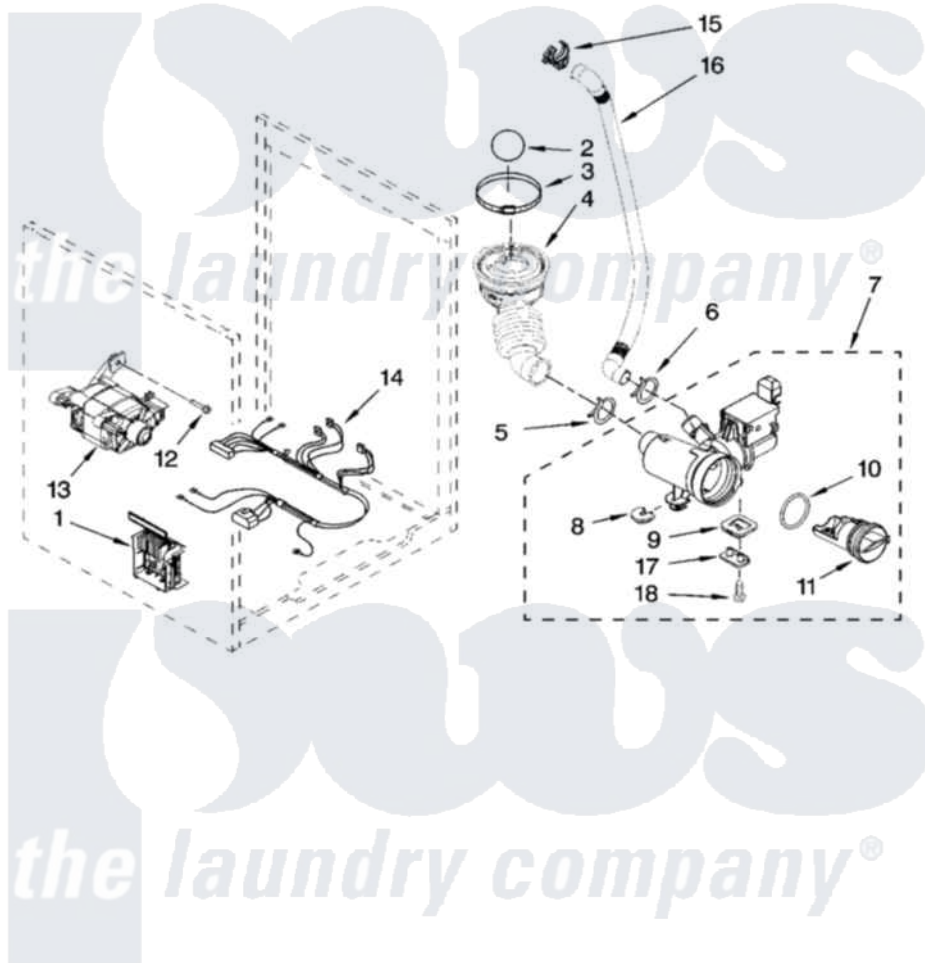

Maytag MHWE300VW00 06 - PUMP AND MOTOR PARTS, OPTIONAL PARTS (NOT INCLUDED)

PUMP AND MOTOR PARTS

For Models: MHWE300VW00, MHWE300VF00
(White) (Red Metallic)

W10208574

9

Maytag [Residential Maytag MHWE300VW00 Washer Parts](#) Parts Diagram 06 - PUMP AND MOTOR PARTS, OPTIONAL PARTS (NOT INCLUDED)
Click on the part number to view part

Item	Original Part Number	Replaced By	Status	Part Description
1	W10015480	W10384846		Motor Control Unit
2	W10003330	W10121657		Ball
3	8540008			Clamp
4	W10003240	8181732		Hose, Tub To Pump
5	370448	616099		Clamp
6	356138			Clamp, Hose
7	W10117829	W10130913		Pump
8	W10034820			Foot, Rubber
9	W10034830			Foot, Rubber
10	8540025	W10130913		Pump
11	8540996	W10130913		Pump
12	8540134			Bolt, Motor
13	W10140583			Motor, Drive
14	W10004420	W10186674		Harness, Motor
15	W10003290	8182209		Retainer, Drain Hose

16	W10003250		Hose, Drain-Inner
17	8540033		Cap, Right Foot
18	8533964		Screw, 10-16 X 1.25
NI	72017		Paint, Touch-Up
"	W10218247		Paint, Pressurized Spray
"	BLANK	Not Available	ACCESSORY PARTS
"	285863		Water System Parts
"	4396899	8212452	Guard-Rear
"	38005	8541503	Kit, Stack Assembly
"	W10135699		Affresh Odor Remover