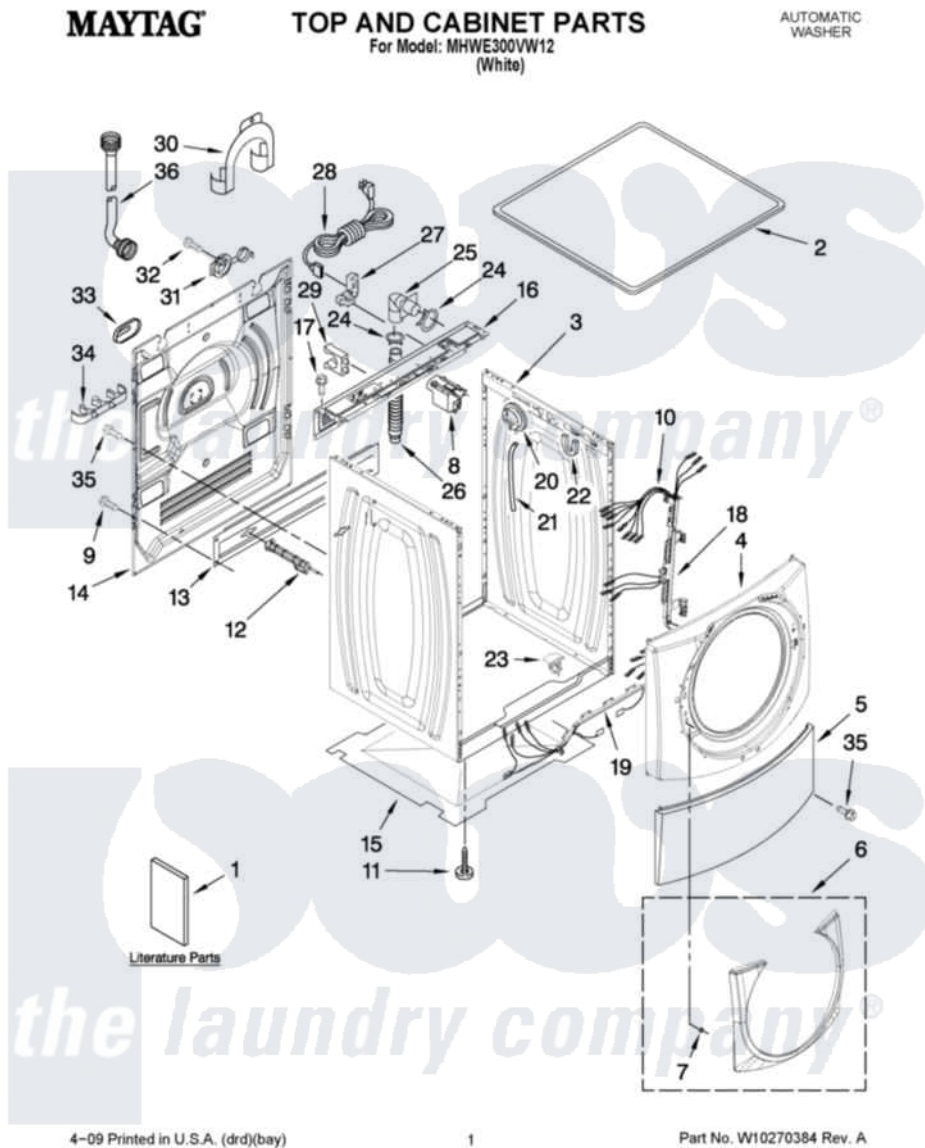

# Maytag MHWE300VW12 01 - TOP AND CABINET PARTS

Maytag Residential Maytag MHWE300VW12 Washer Parts Parts Diagram 01 - TOP AND CABINET PARTS  
 Click on the part number to view part

Item	Original Part Number	Replaced By	Status	Part Description
1	W10248061		Not Available	Use & Care Guide
"	W10250503		Not Available	Tech Sheet
"	8183017		Not Available	Quick Start Guide
"	W10248060		Not Available	Energy Guide
2	8181799	<a href="#">8181641</a>		Top
3	<a href="#">W10250656</a>			Cabinet
4	<a href="#">W10248114</a>			Panel, Front
5	<a href="#">8181643</a>			Toe Panel
6	<a href="#">W10248115</a>			Ring, Trim
7	<a href="#">8183210</a>			Clip, Trim
8	8183019	<a href="#">W10326464</a>		Filter, Interference
9	<a href="#">W10157885</a>			Screw, 4.2 X 14
10	<a href="#">8183189</a>			Harness, Wiring
11	<a href="#">8181636</a>			Foot, Leveling
12	8182797	<a href="#">W10289554A</a>		Bolt
"	8182798	<a href="#">W10289554A</a>		Bolt