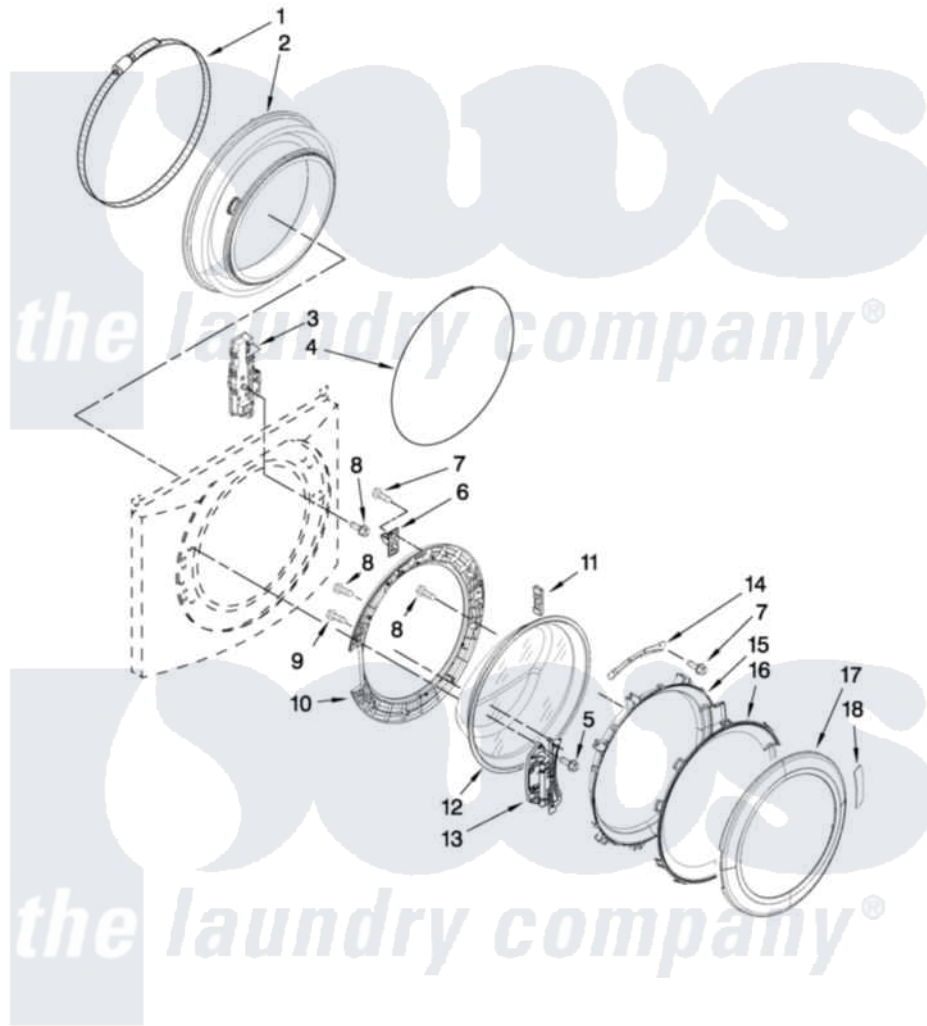

Maytag MHWE300VW12 02 - DOOR AND LATCH PARTS

DOOR AND LATCH PARTS

For Model: MHWE300VW12
(White)

W10270384

3

Maytag [Residential Maytag MHWE300VW12 Washer Parts](#) Parts Diagram 02 - DOOR AND LATCH PARTS
Click on the part number to view part

Item	Original Part Number	Replaced By	Status	Part Description
1	8182210			Clamp, Bellow
2	8182119			Bellow
3	8183270			Lock, Door
4	8182211			Clamp, Bellow To Front Panel
5	8181760	8540725		Screw
6	8183198	W10217552		Hook, Door
7	8181758	8182214		Screw
8	8181661			Screw, Actuator
9	8181660			Screw
10	8183195			Frame, Door Back Support
11	8181659	W10128586		Clamp, Glass Support
12	8181655			Glass, Door
13	8183202			Hinge, Door
14	8183199	W10295703		Clamp, Glass
15	8183256			Frame, Door Front Support
16	W10248071	W10153278		Screen, Door