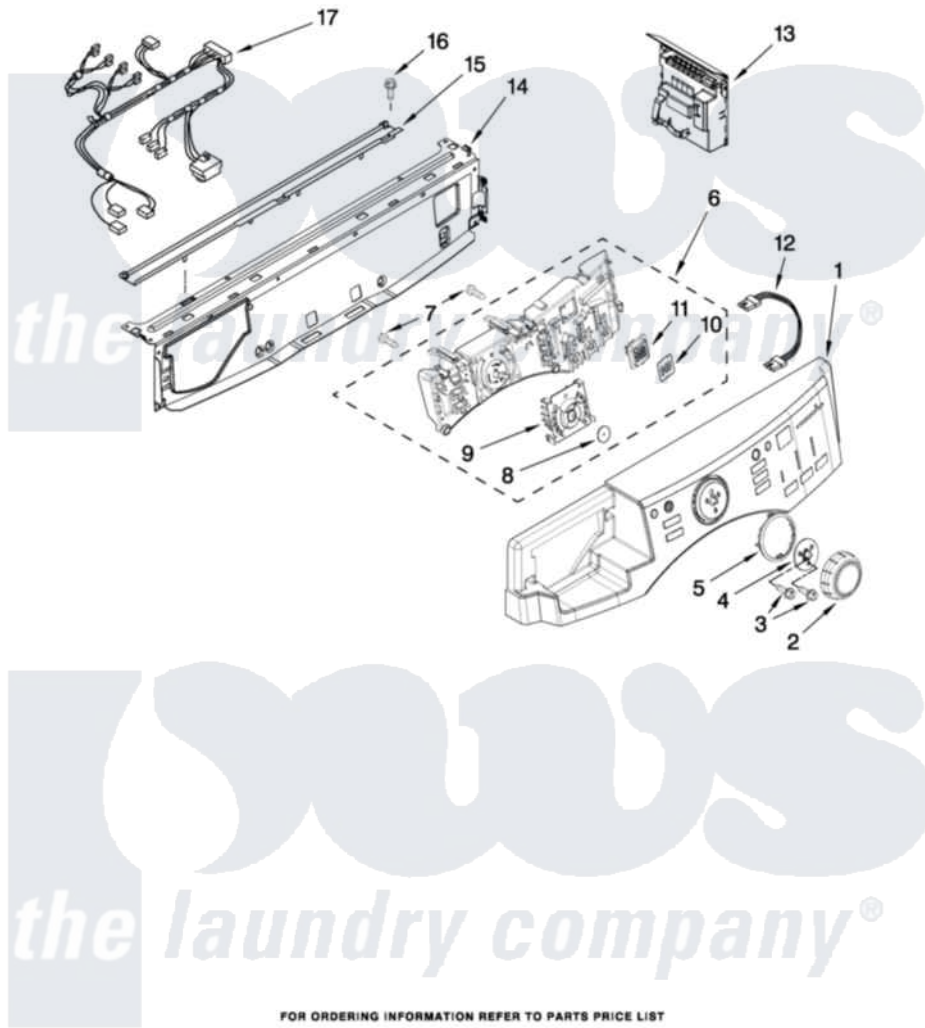

Maytag MHWE300VW12 03 - CONTROL PANEL PARTS

CONTROL PANEL PARTS

For Model: MHWE300VW12
(White)

FOR ORDERING INFORMATION REFER TO PARTS PRICE LIST

4

W10270384

[Maytag Residential Maytag MHWE300VW12 Washer Parts](#) Parts Diagram 03 - CONTROL PANEL PARTS

[Click on the part number to view part](#)

Item	Original Part Number	Replaced By	Status	Part Description
1	W10248112			Panel-Control
2	W10248116	W10164576		Knob, Assembly
3	8181758	8182214		Screw
4	W10248117	W10172298		Bushing, Knob
5	W10248122			Light Guide, Cycle
6	W10271608			User Interface
7	8181661			Screw, Actuator
8	W10248120	8572039		Seal, User Interface
9	W10248121			Light Guide- Cycle, Internal
10	W10248118			Foil-Display
11	W10248119			Light Guide- Display
12	W10168511	8183254		Harness, Wiring
13	W10271604			Microcomputer, Machine Control
14	8183203	W10059240		Brace, Front Top
15	8183204			Channel, Water
16	8181756	488729		Screw