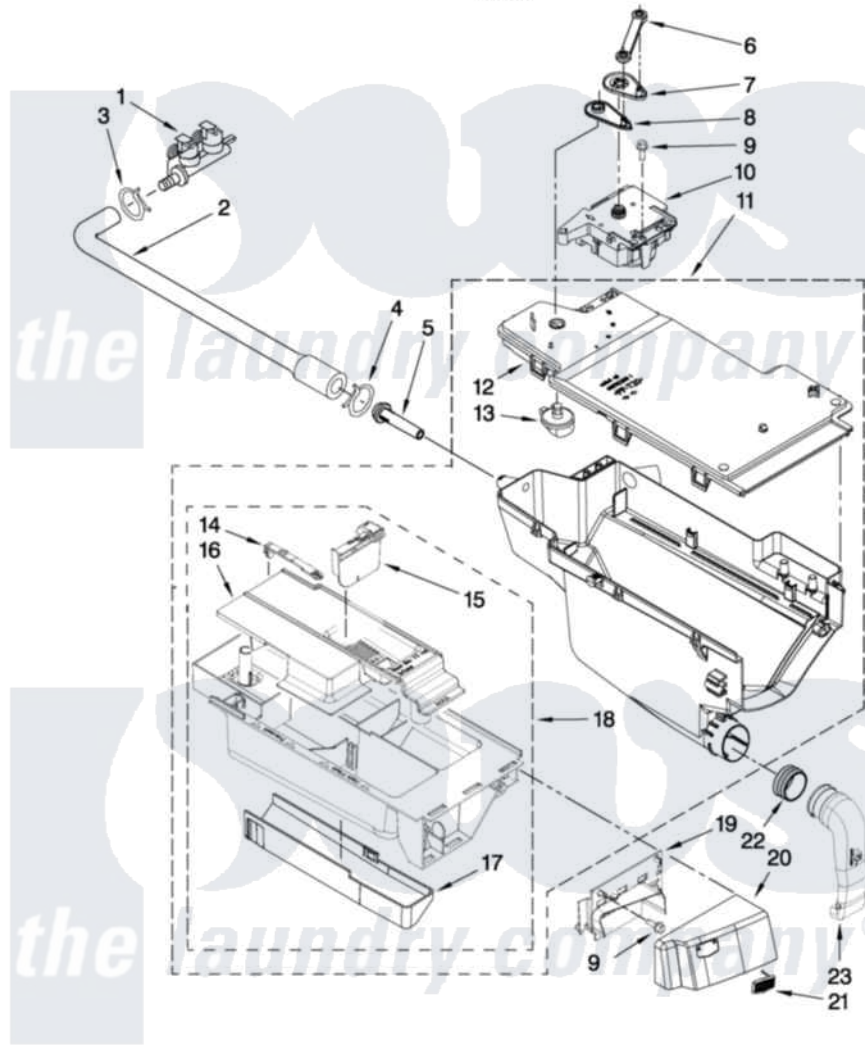

# Maytag MHWE300VW12 04 - DISPENSER PARTS

## DISPENSER PARTS

For Model: MHWE300VW12  
(White)

W10270384

5

Maytag [Residential Maytag MHWE300VW12 Washer Parts](#) Parts Diagram 04 - DISPENSER PARTS  
Click on the part number to view part

Item	Original Part Number	Replaced By	Status	Part Description
1	<a href="#">8182862</a>			Valve, Inlet
2	<a href="#">W10168480</a>			Hose, Inlet Valve To Dispenser
3	8181754	<a href="#">489503</a>		Clamp
4	8181751	<a href="#">489503</a>		Clamp
5	<a href="#">8183181</a>			Nozzle, Inlet
6	<a href="#">8183183</a>			Lever, Water Distribution
7	<a href="#">8183184</a>			Cam, Actuator
8	<a href="#">W10161052</a>			Lever, Water Distribution
9	<a href="#">8181661</a>			Screw, Actuator
10	8183186	<a href="#">W10352973</a>		Actuator
11	<a href="#">W10157886</a>			Dispenser, Complete
12	<a href="#">W10164400</a>			Plate, Distribution
13	<a href="#">8181712</a>			Nozzle, Distribution
14	<a href="#">8181721</a>			Hook, Drawer
15	<a href="#">W10121596</a>			Separator, With Selection Slider

16	<a href="#">W10121598</a>		Syphon, Bleach/Softener
17	<a href="#">8183179</a>		Cover, Detergent Drawer
18	<a href="#">8183173</a>		Drawer, Detergent
19	<a href="#">W10248111</a>		Bracket, Handle Fixation
20	W10248109	<a href="#">W10249660</a>	Handle
21	W10248108	<a href="#">W10177245</a>	Medallion
22	<a href="#">8181747</a>		Seal
23	<a href="#">8181718</a>		Tube, Dispenser To Bellow