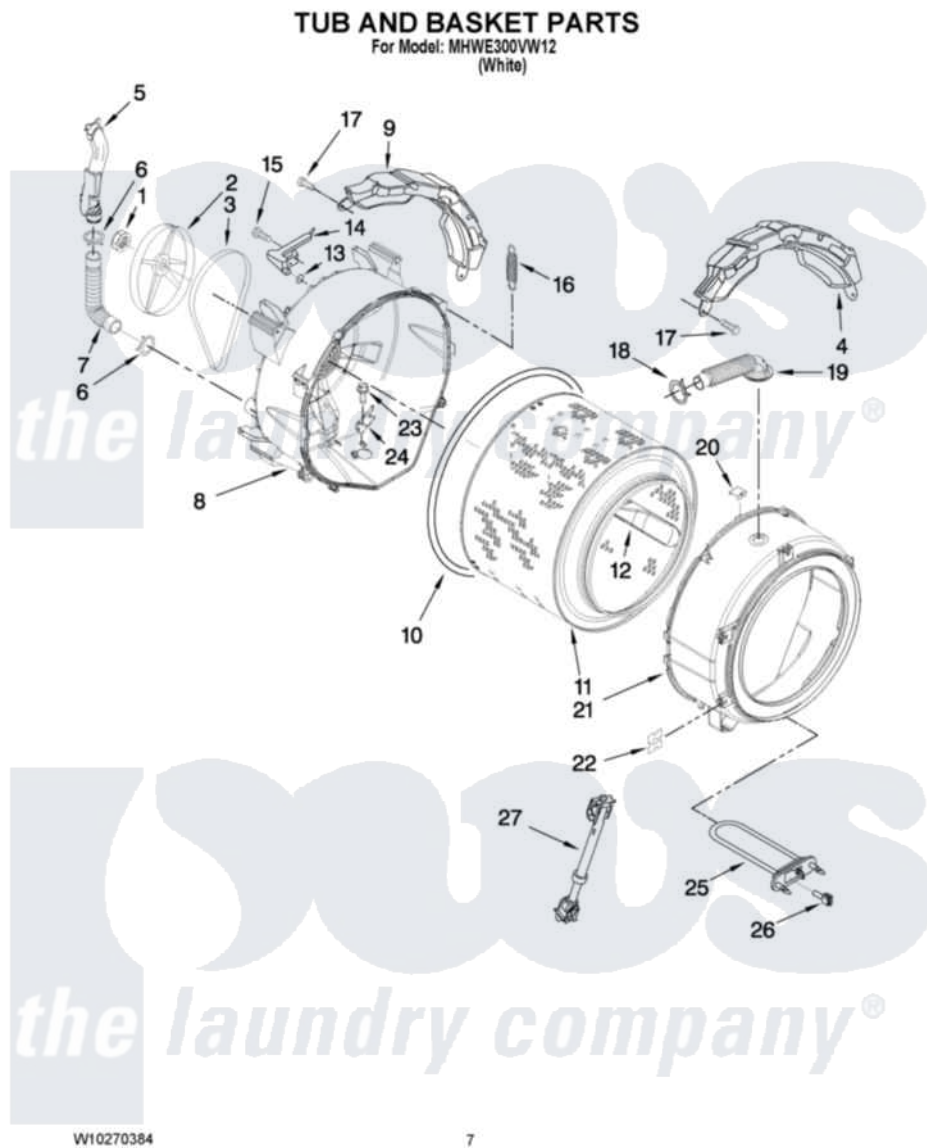

Maytag MHWE300VW12 05 - TUB AND BASKET PARTS

Maytag Residential Maytag MHWE300VW12 Washer Parts Parts Diagram 05 - TUB AND BASKET PARTS
Click on the part number to view part

Item	Original Part Number	Replaced By	Status	Part Description
1	8182132	W10283361		Nut, Pulley
2	8182650			Pulley
3	W10248068	W10388418		Belt
4	8181645	W10008880		Counterweight, Front
5	W10253670			Pipe, Ventilation
6	W10208156			Clamp
7	8181743			Hose, Exhaust
8	W10253855	W10253864		Tub-Outer
9	8181913	W10008870		Counterweight, Rear
10	8181673			Gasket, Tub
11	W10250573			Basket, Complete
12	W10250572			Baffle, Tub
13	W10250553			O-Ring, Air Trap
14	8181731			Airtrap
15	8181785			Screw
16	8182814			Spring, Suspension

17	8181647	W10182109	Screw-Kit
18	8181742	3367052	Clamp, Hose
19	8183187	8540015	Hose, Exhaust
20	8181667	8540092	Clamp, Tub
21	8182312	285981	Tub-Outer
22	8182512		Nut, Push-In
23	8182214		Screw
24	W10250572		Baffle, Tub
25	8182666		Element, Heating
26	8181705		Ntc
27	8182812		Shock Absorber