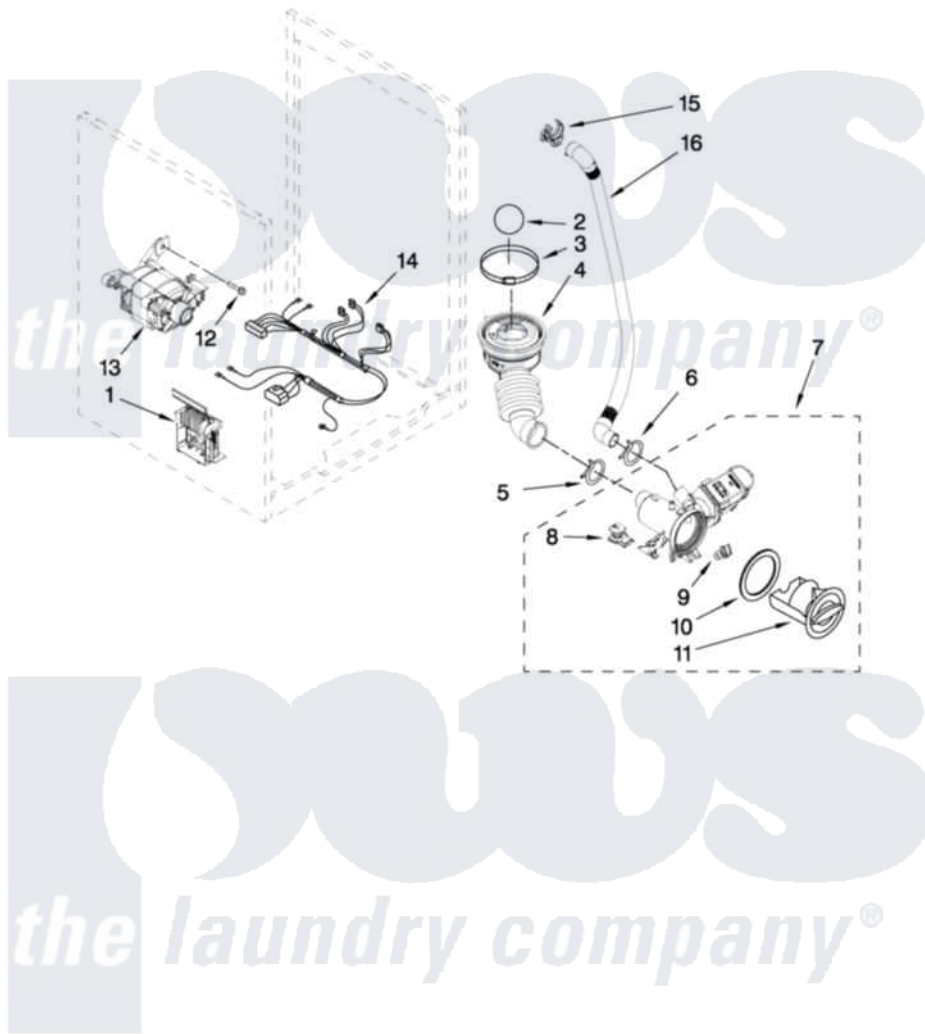

Maytag MHWE300VW12 06 - PUMP AND MOTOR PARTS

PUMP AND MOTOR PARTS

For Model: MHWE300VW12
(White)

W10270384

9

Maytag [Residential Maytag MHWE300VW12 Washer Parts](#) Parts Diagram 06 - PUMP AND MOTOR PARTS
Click on the part number to view part

Item	Original Part Number	Replaced By	Status	Part Description
1	8183196			Motor Control Unit
2	W10121657			Ball
3	8181734	696392		Hose Clamp
4	8181732			Hose, Tub To Pump
5	8181753	285655		Clamp, Hose
6	8181752	3367052		Clamp, Hose
7	8182821	280187		Pump-Water
8	8182820			Grommet, Damper
9	8182816			Grommet, Damper
10	8181736			Seal, Filter Cap
11	8183027			Cap, Filter
12	W10128585			Bolt, Motor
13	8182793			Motor, Drive
14	W10189680			Harness, Motor
15	8182209			Retainer, Drain Hose
16	8181740	W10003250		Hose, Drain-Inner