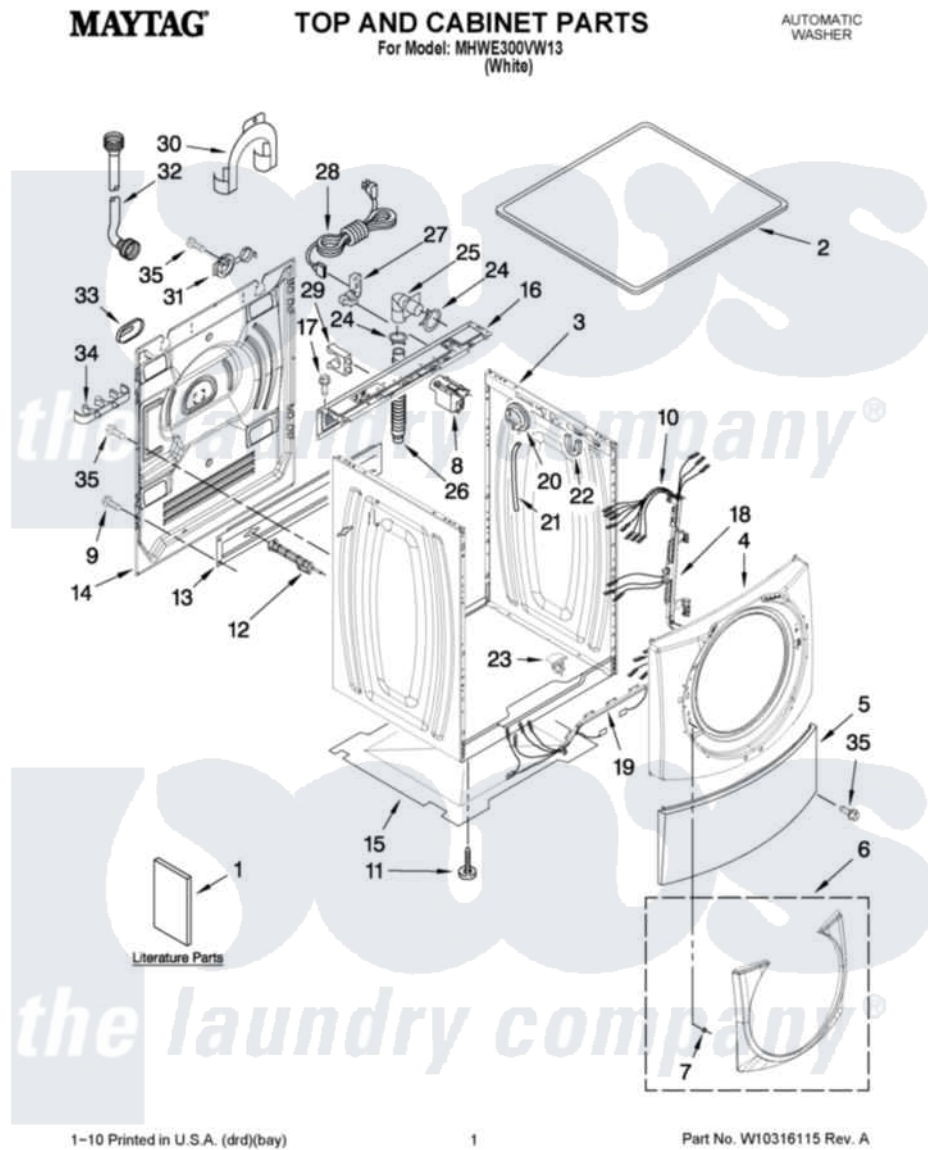

Maytag MHWE300VW13 01 - TOP AND CABINET PARTS

1-10 Printed in U.S.A. (drd)(bay)

1

Part No. W10316115 Rev. A

Maytag [Residential Maytag MHWE300VW13 Washer Parts](#) Parts Diagram 01 - TOP AND CABINET PARTS
 Click on the part number to view part

Item	Original Part Number	Replaced By	Status	Part Description
1	W10248061		Not Available	Use & Care Guide
"	W10250503		Not Available	Tech Sheet
"	8183017		Not Available	Quick Start Guide
"	W10248060		Not Available	Energy Guide
2	8181799	8181641		Top
3	W10250656			Cabinet
4	W10248114			Panel, Front
5	8181643			Toe Panel
6	W10248115			Ring, Trim
7	8183210			Clip, Trim
8	8183019	W10326464		Filter, Interference
9	W10157885			Screw, 4.2 X 14
10	8183189			Harness, Wiring
11	8181636			Foot, Leveling
12	W10283353	W10289554A		Bolt
"	W10283354	W10289554A		Bolt

13	8182661	W10003040	Brace, Transport
14	W10242507		Panel, Rear
15	8181635		Pan, Bottom
16	W10250578		Brace, Rear
17	8181756	488729	Screw
18	W10121609		Channel, Harness
19	W10121610		Channel, Harness
20	W10271610		Switch, Pressure
21	8181739	W10004260	Hose, Pressure Switch
22	8181763		Bracket, Spring
23	W10189678	W10085220	Microswitch
24	8181752	3367052	Clamp, Hose
25	8181738		Connector, Hose Outlet
26	8181737		Hose, Drain
27	8181690	8182635	Strain Relief
28	8183009		Cord, Power
29	8182702		Clip, Outer Hose Holder
30	8181768	W10280024	U-Bend, Drain Hose
31	8182699		Grommet, Cord Support
32	8182795	89503	Hose-Inlet
"	8182792	89503	Hose-Inlet
33	8182700	8540268	Cover, Transport
34	8182701		Clip, Outer Hose Holder
35	8181828	488729	Screw