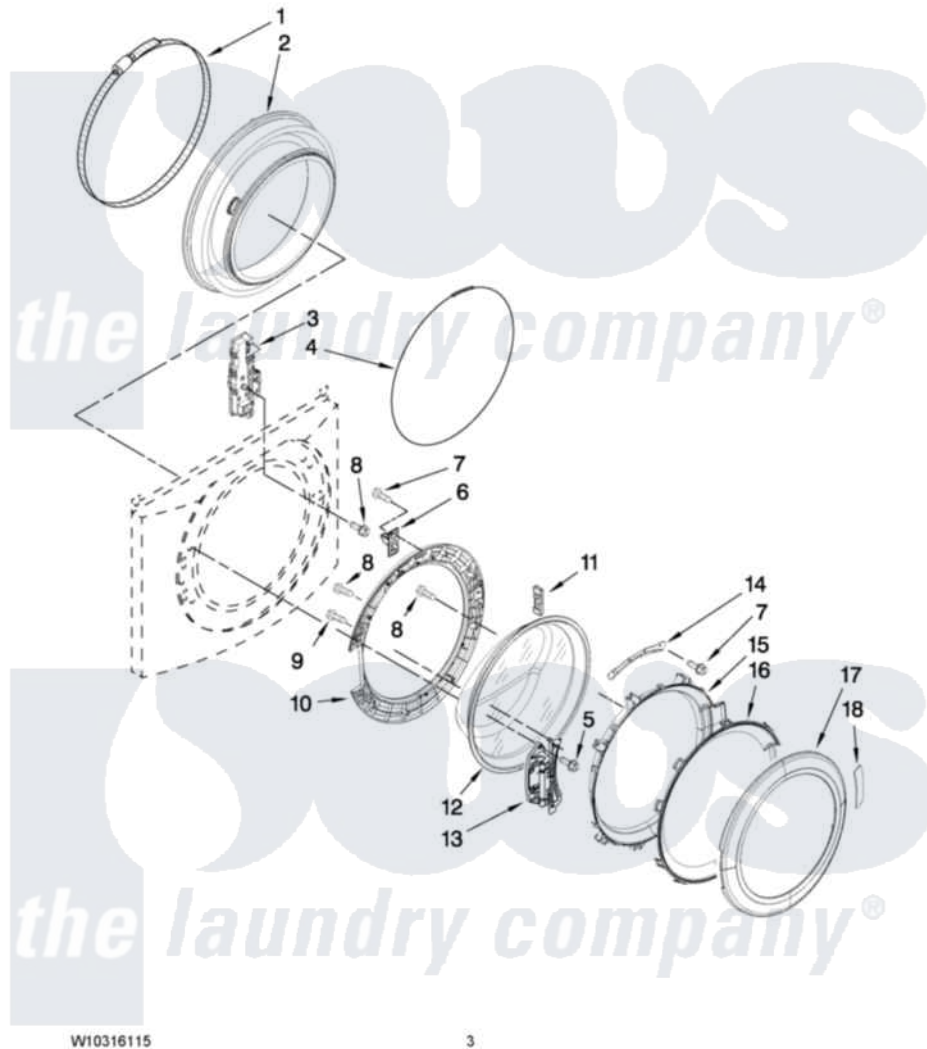

Maytag MHWE300VW13 02 - DOOR AND LATCH PARTS

DOOR AND LATCH PARTS

For Model: MHWE300VW13
(White)

W10316115

3

Maytag [Residential Maytag MHWE300VW13 Washer Parts](#) Parts Diagram 02 - DOOR AND LATCH PARTS
Click on the part number to view part

Item	Original Part Number	Replaced By	Status	Part Description
1	8182210			Clamp, Bellow
2	8182119			Bellow
3	8183270			Lock, Door
4	8182211			Clamp, Bellow To Front Panel
5	W10313165			Screw
6	8183198	W10217552		Hook, Door
7	8181758	8182214		Screw
8	8181661			Screw, Actuator
9	8181660			Screw
10	8183195			Frame, Door Back Support
11	8181659	W10128586		Clamp, Glass Support
12	8181655			Glass, Door
13	8183202			Hinge, Door
14	W10295703			Clamp, Glass
15	8183256			Frame, Door Front Support
16	W10248071	W10153278		Screen, Door