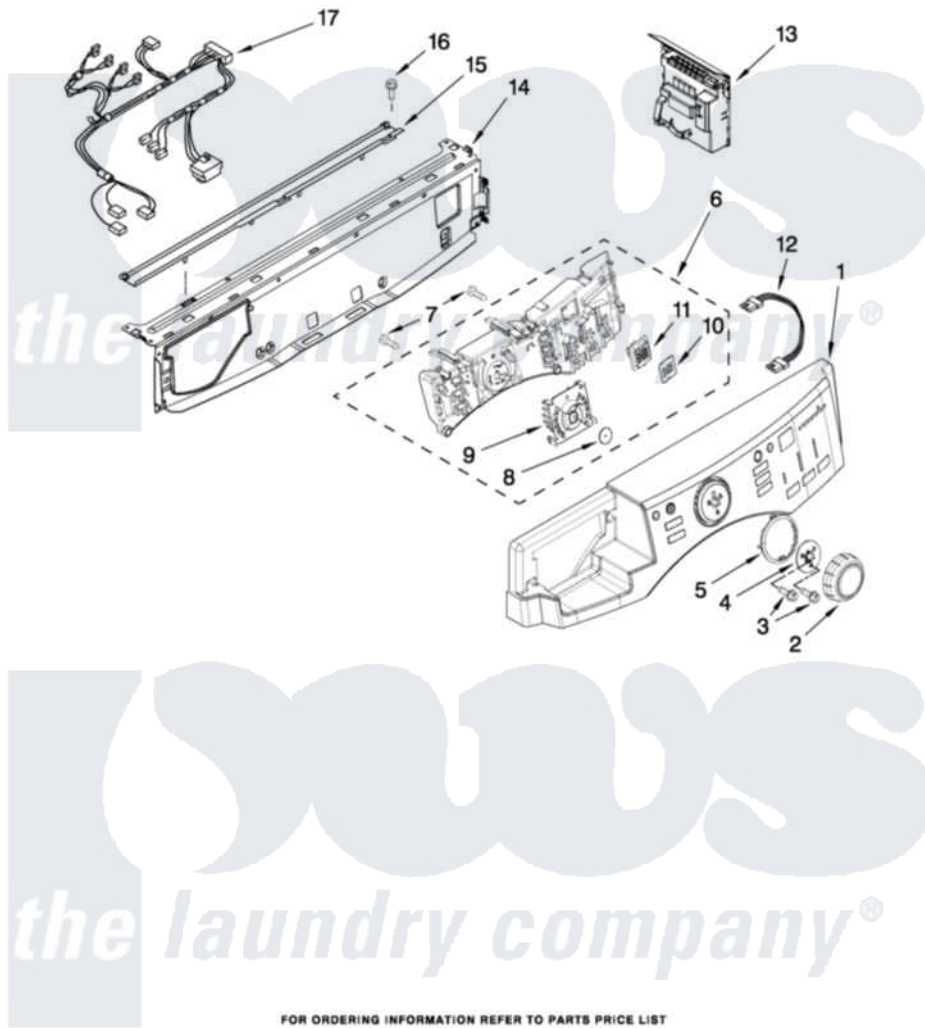

Maytag MHWE300VW13 03 - CONTROL PANEL PARTS

CONTROL PANEL PARTS

For Model: MHWE300VW13
(White)

FOR ORDERING INFORMATION REFER TO PARTS PRICE LIST

4

W10316115

Maytag Residential Maytag MHWE300VW13 Washer Parts Parts Diagram 03 - CONTROL PANEL PARTS
Click on the part number to view part

Item	Original Part Number	Replaced By	Status	Part Description
1	W10248112			Panel-Control
2	W10248116	W10164576		Knob, Assembly
3	8181758	8182214		Screw
4	W10248117	W10172298		Bushing, Knob
5	W10248122			Light Guide, Cycle
6	W10271608			User Interface
7	8181661			Screw, Actuator
8	W10248120	8572039		Seal, User Interface
9	W10248121			Light Guide- Cycle, Internal
10	W10248118			Foil-Display
11	W10248119			Light Guide- Display
12	W10283465			Harness, Wiring
13	W10271604			Microcomputer, Machine Control
14	8183203	W10059240		Brace, Front Top
15	8183204			Channel, Water
16	8181756	488729		Screw