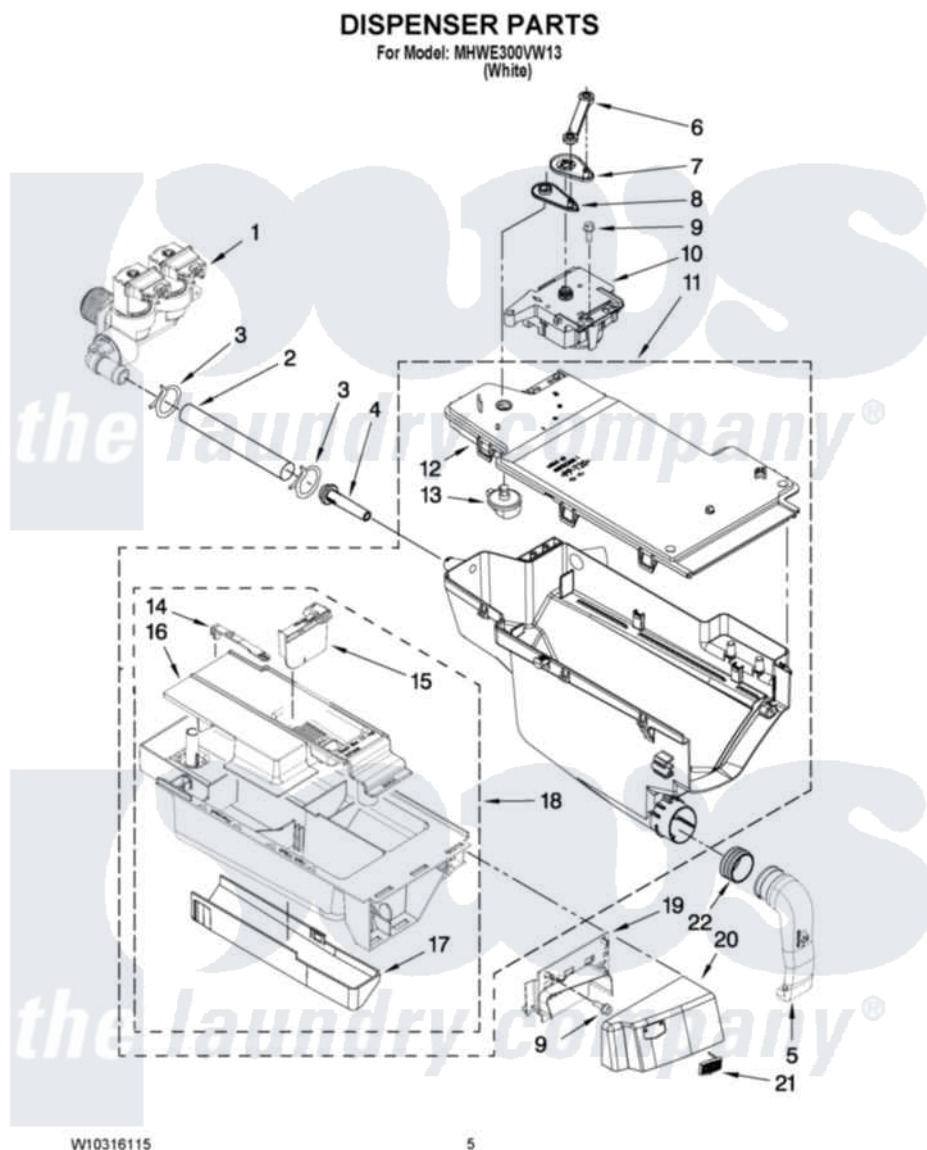

Maytag MHWE300VW13 04 - DISPENSER PARTS

Maytag [Residential Maytag MHWE300VW13 Washer Parts](#) Parts Diagram 04 - DISPENSER PARTS
Click on the part number to view part

Item	Original Part Number	Replaced By	Status	Part Description
1	W10289387			Valve, Water Inlet
2	W10291582			Hose, Inlet Valve To Dispenser
3	8181751	489503		Clamp
4	8183181			Nozzle, Inlet
5	8181718			Tube, Dispenser To Bellow
6	8183183			Lever, Water Distribution
7	8183184			Cam, Actuator
8	W10161052			Lever, Water Distribution
9	8181661			Screw, Actuator
10	W10283468	W10352973		Actuator
11	W10157886			Dispenser, Complete
12	W10164400			Plate, Distribution
13	8181712			Nozzle, Distribution
14	8181721			Hook, Drawer
15	W10121596			Separator, With Selection Slider

16	W10121598		Syphon, Bleach/Softener
17	8183179		Cover, Detergent Drawer
18	8183173		Drawer, Detergent
19	W10248111		Bracket, Handle Fixation
20	W10248109	W10249660	Handle
21	W10248108	W10177245	Medallion
22	8181747		Seal